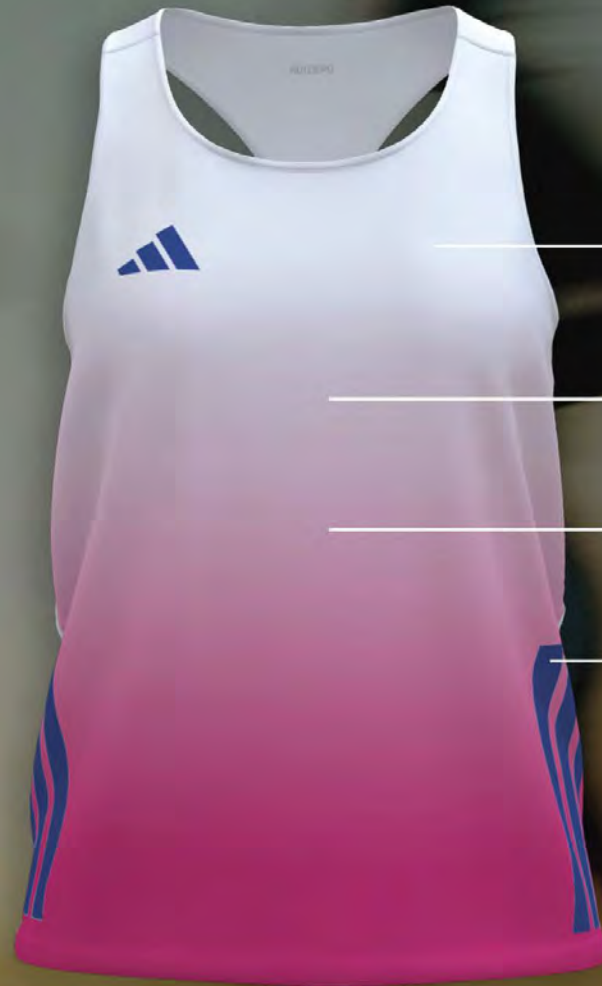

LOCKER ROOM

NO MATTER YOUR SPORT,
LOCKER ROOM HAS YOUR BACK
CUSTOMIZE A KIT AS UNIQUE AS YOUR TEAM

YOUR CREST

YOUR SPONSOR OR TEAM NAME

YOUR TEAM COLORS/SUBLIMATED GRAPHIC OPTION

ADD THE 3 STRIPES