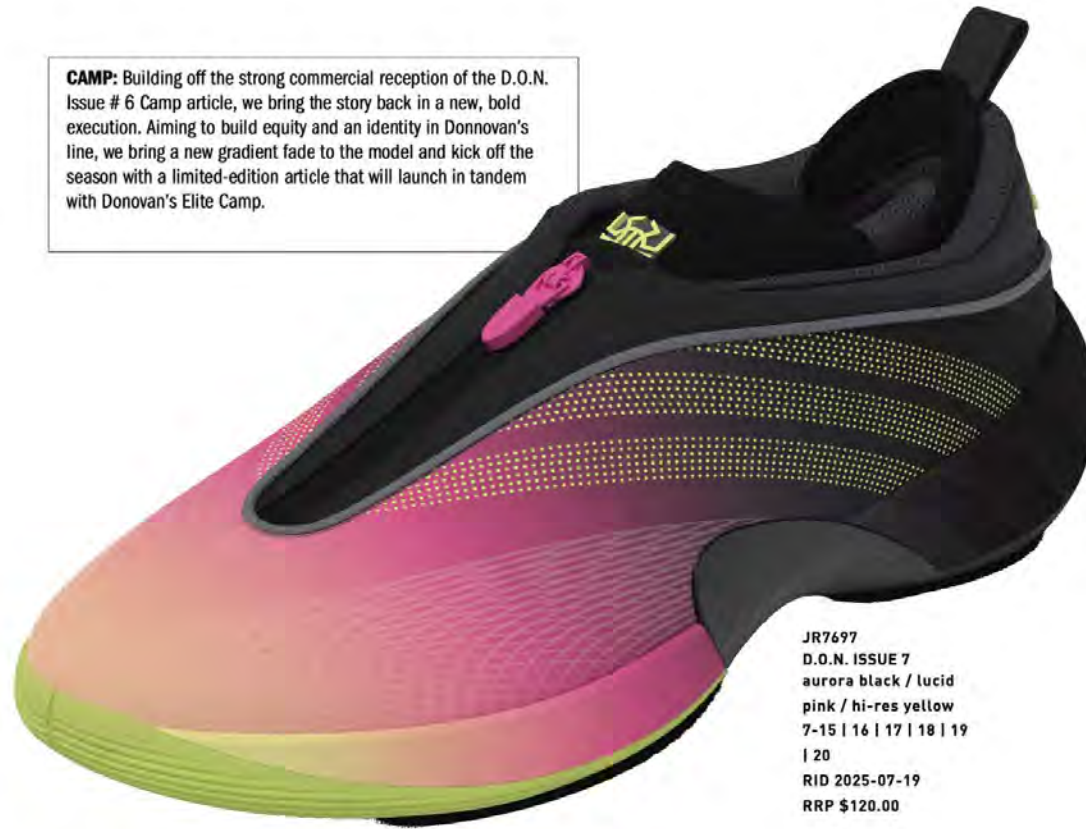

AGILITY SIGNATURE FOOTWEAR TECHNICAL DETAILS:

- Signature branding: Spida Mitchell branding at tongue is exposed at the top of an ultra-modern zippered shroud that creates a sleek and fast look for one of the fastest athletes in the game.
- LIGHTSTRIKE PRO: Lightweight and responsive midsole for enhanced cushioning and long-lasting responsiveness.
- Herringbone traction: Multi-directional rubber herringbone outsole for optimal traction.
- Archiles pad: Archiles pad ensures comfort and support where its needed.
- Soft collar: Soft collar ensures comfort and ease of movement with every change of pace and direction.
- Containment shank: TPU shank wraps the midfoot cradling the foot to provide the ultimate in lateral containment while creating a distinct visual icon.
- The lightweight agility shoe you need to elevate your game. A new modernized design building off the performance wins from the Issue 6 – comfort, lightweight responsiveness and containment for high agility players.

CAMP: Building off the strong commercial reception of the D.O.N. Issue # 6 Camp article, we bring the story back in a new, bold execution. Aiming to build equity and an identity in Donovan's line, we bring a new gradient fade to the model and kick off the season with a limited-edition article that will launch in tandem with Donovan's Elite Camp.

JR7697
D.O.N. ISSUE 7
aurora black / lucid
pink / hi-res yellow
7-15 | 16 | 17 | 18 | 19
| 20
RID 2025-07-19
RRP $120.00