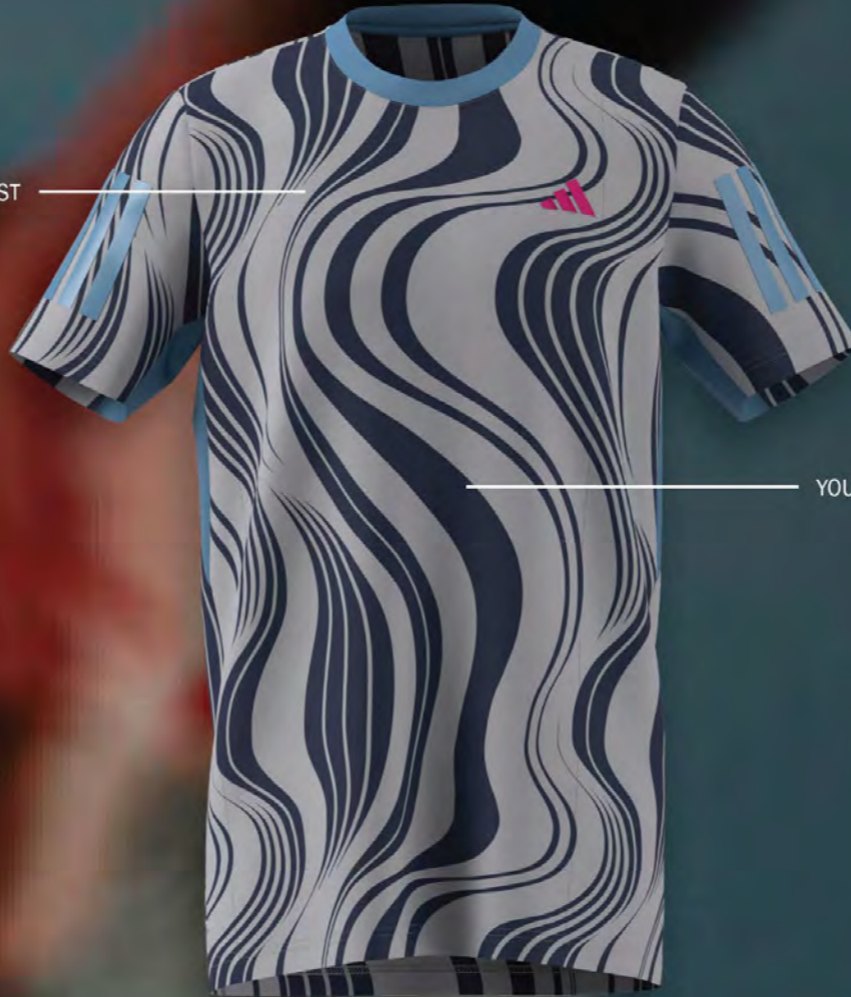

# LOCKER ROOM

NO MATTER YOUR SPORT,  
LOCKER ROOM HAS YOUR BACK  
CUSTOMIZE A KIT AS UNIQUE AS YOUR TEAM

YOUR CREST

YOUR TEAM COLORS/SUBLIMATED GRAPHIC

YOUR TEAM COLORS

YOUR CREST