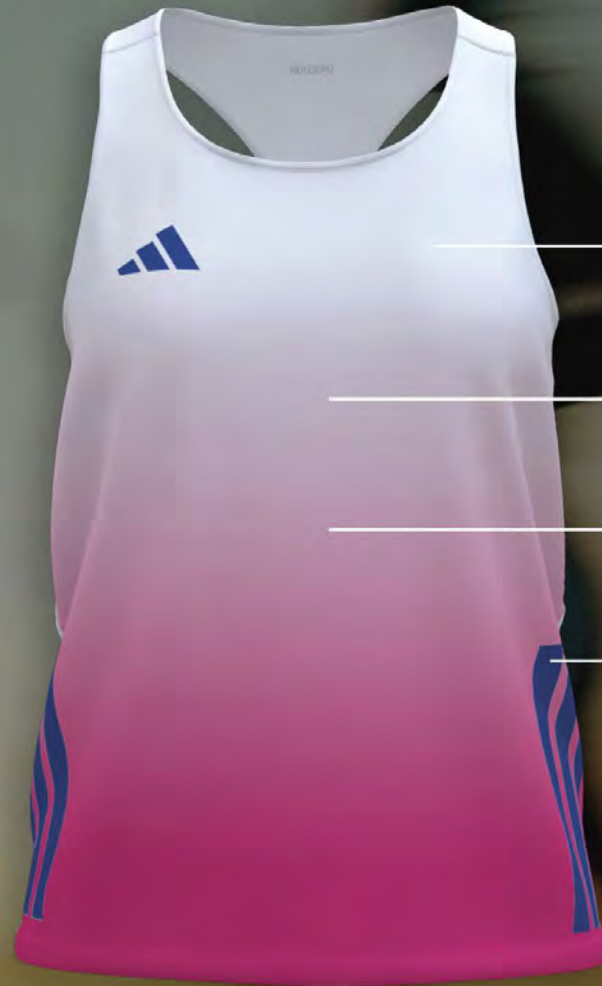

# LOCKER ROOM

NO MATTER YOUR SPORT,  
LOCKER ROOM HAS YOUR BACK  
CUSTOMIZE A KIT AS UNIQUE AS YOUR TEAM

YOUR CREST

YOUR SPONSOR OR TEAM NAME

YOUR TEAM COLORS/SUBLIMATED GRAPHIC OPTION

ADD THE 3 STRIPES

ADD THE 3 STRIPES