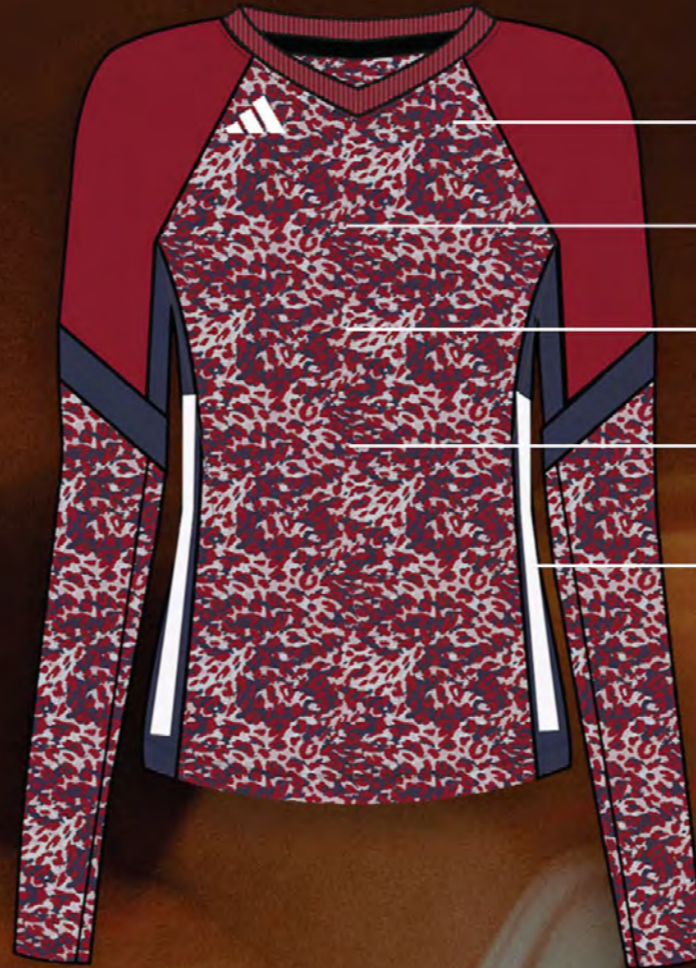

# LOCKER ROOM

NO MATTER YOUR SPORT,  
LOCKER ROOM HAS YOUR BACK  
CUSTOMIZE A KIT AS UNIQUE AS YOUR TEAM

YOUR CREST

YOUR TEAM NAME

PLAYER NUMBER

YOUR TEAM COLORS/SUBLIMATED GRAPHIC

ADD THE 3 STRIPES

YOUR TEAM COLOR