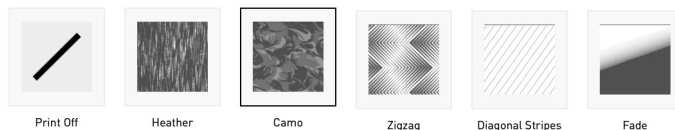

1. SHAPE: CHOOSE FROM SLEEVE OPTIONS.

2. STYLE: EXPRESS YOURSELF WITH CUSTOM COLORS.

Base, Side Panel, Sleeves, Inserts, adidas Logo & 3-Stripes – choose color(s)

3. ADD GRAPHIC OPTION.

4. PERSONALIZE: MAKE IT YOUR OWN WITH YOUR TEAM NAME, CREST AND MORE.