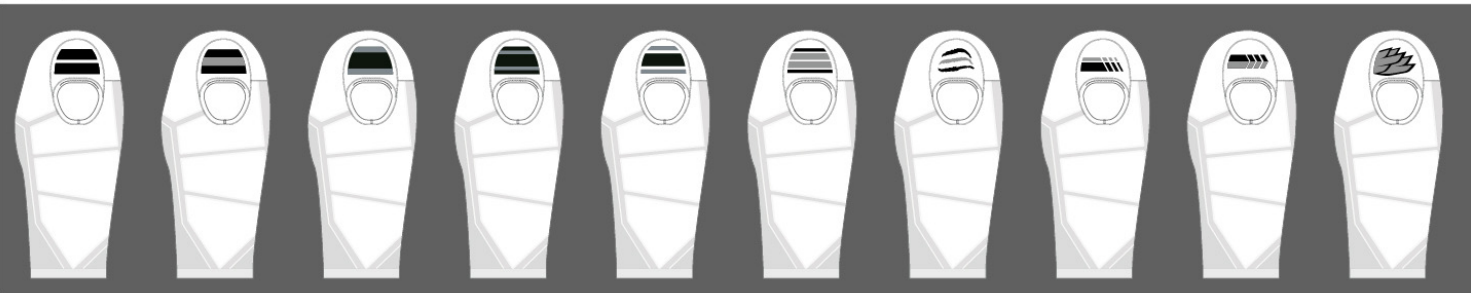

WING

SCHOOL
NAME

SOCCER CUSTOM UNIFORMS

CUSTOMIZE ON THE ADIDAS LOCKER ROOM

GRAPH 23 JERSEY

- M** HN7840 **MSRP: \$65.00**
- W** HN7837 **MSRP: \$65.00**
- Y** HN7843 **MSRP: \$60.00**

**ADDITIONAL ADD ONS MAY INCREASE MSRP