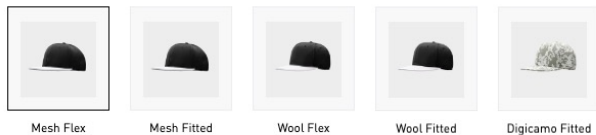

locker room product

SS24

CUSTOM BASEBALL HATS

CUSTOMIZE ON THE ADIDAS LOCKER ROOM

CUSTOM FITTED
EC2893 MSRP: \$25.00

Customize your baseball hats and keep your squad looking like a team. Designed with a low-profile shape and a flat visor, you can choose from a variety of colors, add your team logo or name and select the fit to get the perfect hat for your team.

FEATURES: Twill, AEROREADY, made in part with recycled materials.

1. SHAPE: CHOOSE YOUR SHAPE OPTION.

2. STYLE: EXPRESS YOURSELF WITH CUSTOM COLORS.

Front Panels, Side Panels, Back Panels, Visor, Front Eyelets, Back Eyelets, Button, adidas Logo & Piping – choose your team color(s)