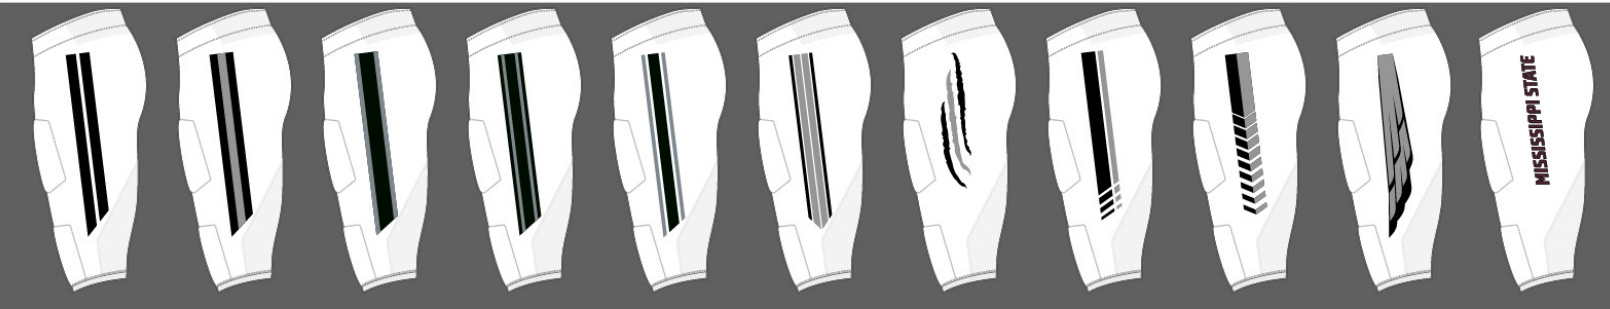

WING

SCHOOL
NAME

SOCCER CUSTOM UNIFORMS

CUSTOMIZE ON THE ADIDAS LOCKER ROOM

GRAPH 23 JERSEY

- M** HN7840 **MSRP: \$65.00**
- W** HN7837 **MSRP: \$65.00**
- Y** HN7843 **MSRP: \$60.00**

**ADDITIONAL ADD ONS MAY INCREASE MSRP