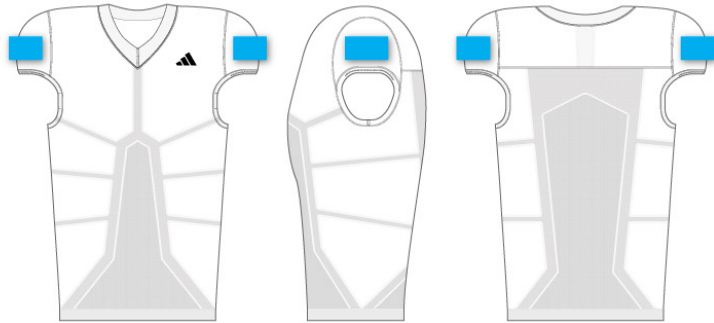

PRIMEKNIT A1 GHOST UNIFORM

CUSTOMIZE ON THE ADIDAS LOCKER ROOM

CUSTOMIZATION OPTIONS

JERSEY SLEEVE STRIPE & PANT STRIPE OPTIONS

SEE PREVIOUS PAGE FOR ADDITIONAL EMBELLISHMENT OPTIONS & COLORS

DOUBLE
DOUBLE