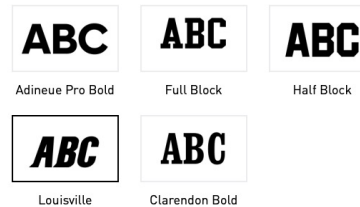

Made with 100% recycled materials, this product represents just one of our solutions to help end plastic waste.

1. STYLE: EXPRESS YOURSELF WITH CUSTOM COLORS.

Base, Neck, Side Panel, & adidas Logo – choose your team color(s)

2. PERSONALIZE: MAKE IT YOUR OWN WITH YOUR TEAM NAME, CREST AND MORE.

Team Name, Player Number & Player Name – Front or Back locations with font & color options

Customized Crest – Front or Back locations, upload your own logo files