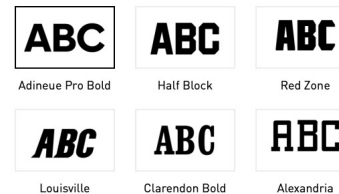

1. STYLE: EXPRESS YOURSELF WITH CUSTOM COLORS.

Base, Graphic Color, adidas Logo & Shoulder 3-Stripes – choose your team color(s)

2. ADD CUSTOM GRAPHIC OPTION.

3. PERSONALIZE: MAKE IT YOUR OWN WITH YOUR TEAM NAME, CREST AND MORE.

Team Name, Player Number & Player Name – Front or Back locations with font & color options

Customized Crest – Chest or Sleeve locations, upload your own logo files

Sponsor Logo – Front location, upload your own logo files