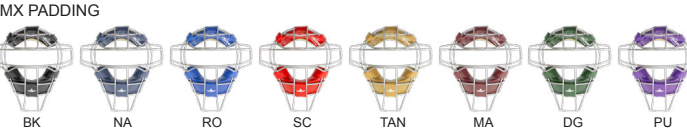

FM25TI SERIES - TITANIUM

STYLE NO.	PAD STYLE	AVAILABLE COLORS
FM25TI-LMX	LMX	BK, NA, RO, SC, TA, MA, DG, PU
FM25TI-LUC	LUC	BK, NA, RO, SC, MA, DG, PU, GPH

Forged with a super strong titanium alloy, the FM25TI cage is lightweight and durable. Weighting in at just 19oz, All-Star's TI cage is also proven to be more durable than pure Titanium.