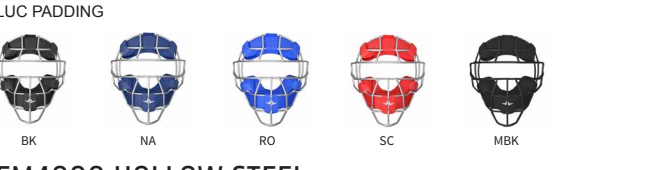

FM4000 HOLLOW STEEL

STYLE NO.	PAD STYLE	COLOR
FM4000	LUC	BK, NA, RO, SC, M.BK

The FM4000's design is inspired by the MVP2500 & MVP4000 cages, which are known for offering great vision and deflective properties. The curved forehead bar allows more padding to come into contact with the catcher's skull cap... making the mask more stable on a catcher's head, helping absorb more impact. Built with a lightweight hollow steel, this mask weighs in at just 17 ounces.