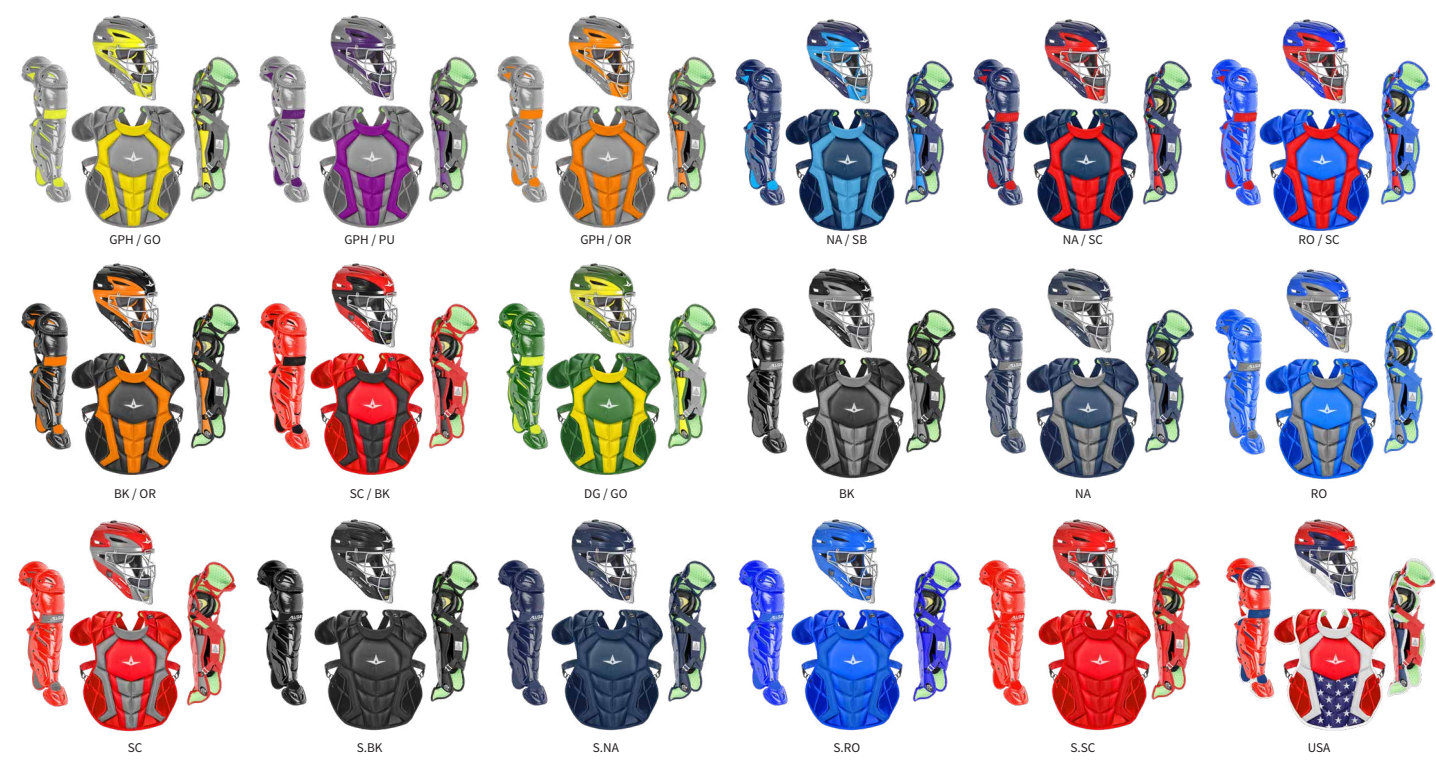

YOUTH SYSTEM7 AXIS™ CHEST PROTECTOR // LEG GUARDS // KITS

STYLE NO.	SIZE	AGE	COLOR
CPCC1216S7X	15.5 INCHES	12 - 16	BK, NA, RO, SC, DG, MA, PU, SV, GPH, USA
CPCC912S7X	14.5 INCHES	9 - 12	BK, NA, RO, SC, DG, MA, PU, SV, GPH, USA

STYLE NO.	SIZE	AGE	COLOR
LG1216S7X	14.5 INCHES	12 - 16	BK, NA, RO, SC, DG, MA, PU, SV, GPH, USA
LG912S7X	13.5 INCHES	9 - 12	BK, NA, RO, SC, DG, MA, PU, SV, GPH, USA

STYLE NO.	AGE	COLOR
CKCC1216S7X	12-16	BK, NA, RO, SC
CKCC912S7X	9-12	BK, NA, RO, SC
CKCC1216S7X-USA	12-16	USA THEME
CKCC912S7X-USA	9-12	USA THEME
CKCC1216S7X-S	12-16	S.BK, S.NA, S.RO, S.SC
CKCC912S7X-S	9-12	S.BK, S.NA, S.RO, S.SC
CKCC1216S7XTT	12-16	GPH/GO, GPH/PU, GPH/OR, NA/SB, NA/SC, RO/SC, BK/OR, SC/BK, DG/GO
CKCC1216S7XTT	9-12	GPH/GO, GPH/PU, GPH/OR, NA/SB, NA/SC, RO/SC, BK/OR, SC/BK, DG/GO

ALL KITS INCLUDE THROAT GUARD AND CHEST PROTECTOR TAIL

1. **CHEST PROTECTOR:**
2. Equipped with construction needed to pass NOCSAE standard
   - Diamond Vents line the back for even more weight reduction and breathability
   - Improved break points which present a flatter surface for blocking
3. **LEG GUARDS:**
4. LINQ™ hinge system for the best mobility
   - Single top strap remains behind thigh without dropping behind back of the knee.
   - Wider and smoother knee for better pivoting and sliding
5. **KITS INCLUDE:**
6. TWO-TONE MVP2500 / CPCC1216S7X / LG1216S7X
   - Throat guard //TG3Y

YOUTH PLAYER'S SERIES™ CHEST PROTECTOR

STYLE NO.	SIZE	AGE GROUP
CPCC1216PS	15.5 INCHES	12-16
CPCC912PS	14.5 INCHES	9-12
CPCC79PS	13.5 INCHES	7-9

The chest protector features internal PE protective plates for added safety in critical areas as well as a 4-point adjustable Delta Flex harness for the perfect fit.

CLEANING: Wash in the washing machine! Cold Water / Mild Detergent / Air Dry

YOUTH LEAGUE SERIES™ CHEST PROTECTOR