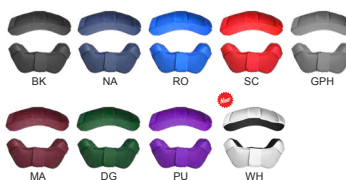

The navy colorway features a unique graphite accent.

BB3RB - CATCHERS ROLLER BAG

STYLE NO.	COLOR
BB3RB	BK, NA, RO, SC

Our new BB3RB is the perfect roller bag for every catcher. Extra Heavy-duty nylon material + plenty of room for all your practice or game day gear, plus room for the extras. Large interior and exterior pockets for all the extras, and an included cable case for your chargers and phone cords.

BB1 - TEAM DUFFEL

STYLE NO.	COLOR
BB1	BK, NA, RO, SC

Our all new team bag holds all your catcher's gear or other team equipment. Crafted from durable materials for long lasting support, and an exterior pocket for your other accessories. Top lid, side pocket and bottom are PVC coated for extra water resistance. The BB1 also features of long shoulder strap for quick transport.