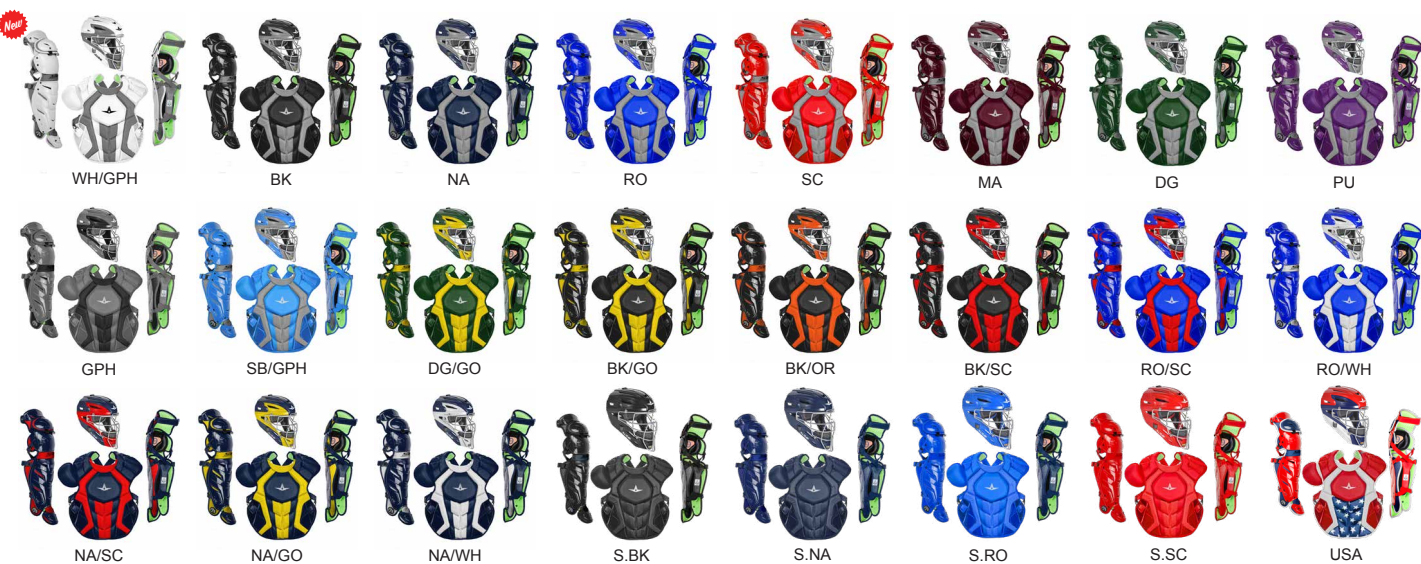

Fully equipped with the construction needed to pass the NOCSAE chest protector standard - safety certified.

DeltaFlex harness has been tested and approved by the Pros for a perfect fit for the entire game.

Our unique LINQ™ hinge system was designed and integrated for the best mobility in baseball.

Diamond Vents find a balance between weight reduction, breathability and performance.

The SYSTEM7 AXIS™ CC chest protector combines all the great features as the CP40PRO, but is equipped with the construction needed to pass the NOCSAE chest protector standard. And you'll still love the wedged abs for blocking, internal and moldable PE protective plates for protection and fit, and the same outer profile. This chest protector will feel just like the classic with a few major improvements.

U.S. Patent Nos. D868,383 & D868,384 // PATENT# 10,293,241

Simply put, these are the best leg guards ever developed. Our innovative LINQ™ pivoting hinge allows a catcher to strap these on and completely forget about them while blocking, throwing, and running.

- Single top strap remains behind thigh without dropping behind back of the knee.
- Reinforced front double knee protector straps for added durability for indoor workouts
- Wider and smoother knee for better pivoting and sliding
- Repositionable center knee pad with D30® padding.