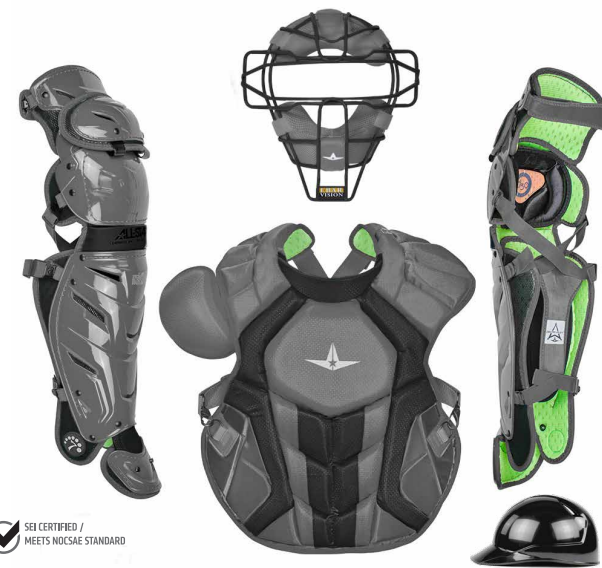

Fully equipped with the construction needed to pass the NOCSAE chest protector standard - safety certified.

DeltaFlex harness has been tested and approved by the Pros for a perfect fit for the entire game.

Our unique LINQ™ hinge system was designed and integrated for the best mobility in baseball.

Diamond Vents find a balance between weight reduction, breathability and performance.

The SYSTEM7 AXIS™ CC chest protector combines all the great features as the CP40PRO, but is equipped with the construction needed to pass the NOCSAE chest protector standard. And you'll still love the wedged abs for blocking, internal and moldable PE protective plates for protection and fit, and the same outer profile. This chest protector will feel just like the classic with a few major improvements.

U.S. Patent Nos. D868,383 & D868,384 // PATENT# 10,293,241

Simply put, these are the best leg guards ever developed. Our innovative LINQ™ pivoting hinge allows a catcher to strap these on and completely forget about them while blocking, throwing, and running.

- Single top strap remains behind thigh without dropping behind back of the knee.
- Reinforced front double knee protector straps for added durability for indoor workouts
- Wider and smoother knee for better pivoting and sliding
- Repositionable center knee pad with D30® padding.