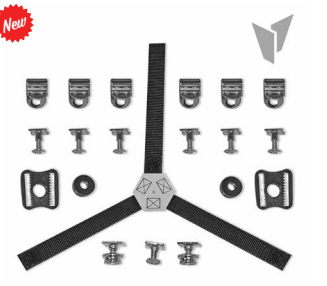

MPV5 HARDWARE KIT

STYLE NO.	INFO
MVP5-RPK	HARDWARE FOR MVP5

Replacement hardware for the All New MVP5.