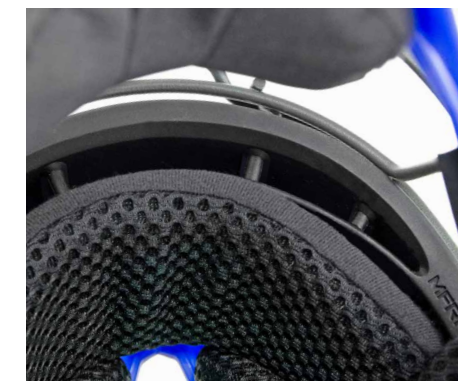

MVP

From Professional Catchers to Sandlot Stars, All-Star Sports® has defined safety in baseball for generations. The All-Star® Test Lab has been researching, testing, and perfecting the modern-day catcher's helmet, introduced as the original MVP™ Helmet in 1996. Now in 2022, we're introducing the 5th generation of our game changing product, *the all new MVP5*.

Four years of extensive development has led to the creation of a new industry standard for both professional catchers and everyone else grinding their way to the top. The MVP5 is packed with new advancements in protection and technology to take your game to the next level. More than 60 years of company product innovation, collaborating with dozens of pro players, designers, engineers, and

independent test labs has all lead us to *Deflexion™*, the latest protective creation out of the All-Star® Test Lab, and featured proudly in our new MVP5.

We're also introducing an all new version of our popular *I-Bar™* Cage for the MVP5 - it's better than ever with a new stealth graphite finish. The game is being played harder and faster every year, and back swings are a serious threat to player safety. With the advent of "launch angle swing-paths" we've developed our proprietary *BSP™* (Back Swing Protection™) technology. The advanced engineers in the All-Star® Test Lab have built a one-of-a-kind bat-swing rig to study the effect (continued →)

of dangerous back swings. Our next generation cage is designed to extend past the ear for protection against unintended impacts. The new shape also enhances the structural stability of the helmet while improving overall weight distribution and balance for a secure and comfortable fit.