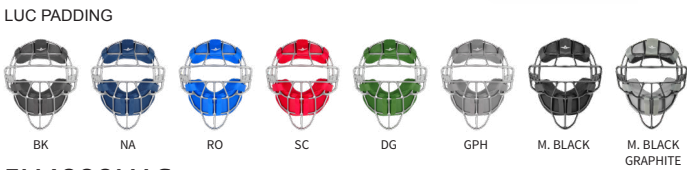

FM4000MAG

STYLE NO.	PAD STYLE	COLOR
FM4000MAG	LUC	BK, NA, RO, SC, DG, GPH, M.BK, M.BK/GPH

Constructed of injection molded magnesium, the FM4000MAG is the next evolution in catcher's masks. Magnesium is the perfect material for a mask with low density for extremely light weight (16.8 oz), high vibration damping properties, and very high durability and safety. The bars are a bit fatter than our other masks, but have the same flattened profile and openings for outstanding visibility.