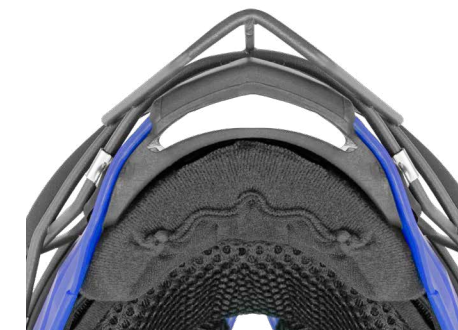

MVP

From Professional Catchers to Sandlot Stars, All-Star Sports® has defined safety in baseball for generations. The All-Star® Test Lab has been researching, testing, and perfecting the modern-day catcher's helmet, introduced as the original MVP™ Helmet in 1996. Now in 2022, we're introducing the 5th generation of our game changing product, *the all new MVP5*.

Four years of extensive development has led to the creation of a new industry standard for both professional catchers and everyone else grinding their way to the top. The MVP5 is packed with new advancements in protection and technology to take your game to the next level. More than 60 years of company product innovation, collaborating with dozens of pro players, designers, engineers, and

independent test labs has all lead us to *Deflexion™*, the latest protective creation out of the All-Star® Test Lab, and featured proudly in our new MVP5.

We're also introducing an all new version of our popular *I-Bar™* Cage for the MVP5 - it's better than ever with a new stealth graphite finish. The game is being played harder and faster every year, and back swings are a serious threat to player safety. With the advent of "launch angle swing-paths" we've developed our proprietary *BSP™* (Back Swing Protection™) technology. The advanced engineers in the All-Star® Test Lab have built a one-of-a-kind bat-swing rig to study the effect (continued →)

of dangerous back swings. Our next generation cage is designed to extend past the ear for protection against unintended impacts. The new shape also enhances the structural stability of the helmet while improving overall weight distribution and balance for a secure and comfortable fit.