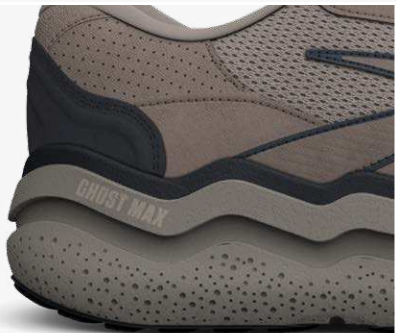

WALKING

GHOST MAX SE

$170 | #0539

A soft mesh and suede upper meets high-stacked cushion for maximum comfort.

Suede upper

A soft mesh upper featuring suede details offers everyday wearability.

Protective cushioning

A high stack of nitrogen-infused DNA LOFT v3 midsole foam delivers soft, smooth comfort for a protective feel and easy landings.

Easy, assisted transitions

GlideRoll™ Rocker actively promotes smooth heel-to-toe transitions for an effortless feeling as you move.

Additional Benefits

- To achieve CarbonNeutral® product certification for this style, we increase use of recycled materials to lower carbon emissions, then support carbon offset projects to neutralize the emissions we can't yet eliminate.
- GlideRoll™ Rocker
- Linear last construction adds volume that creates a more inclusive fit. Great for orthotics.

CarbonNeutral.com