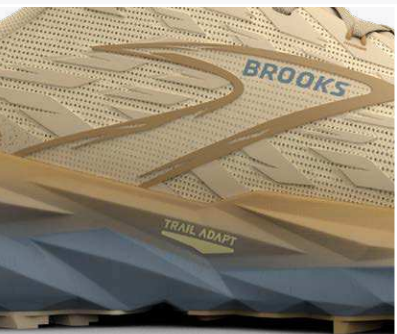

TRAIL

CASCADIA 19

$150 | #0528

Confidence to explore any trail via a stable and adaptable ride.

Stable and adaptable ride

Updated Trail Adapt System utilizes a flexible and articulated Ballistic Rock Shield that integrates into a DNA LOFT v3 midsole for a stable and adaptable ride.

All-around traction

TrailTack Green outsole is made with 25% recycled content and offers all-terrain traction in wet and dry conditions, across various terrains.

Comfort and protection

Updated with more nitrogen-infused DNA LOFT v3 in the heel and forefoot, while its comfortable sandwich air mesh upper offers protection through 3D print overlays.

Additional Benefits

- To achieve CarbonNeutral® product certification for this style, we increase use of recycled materials to lower carbon emissions, then support carbon offset projects to neutralize the emissions we can't yet eliminate.
- The articulated Ballistic Rock Shield provides necessary protection without compromising flexibility or inhibiting heel-to-toe transitions.
- A durable toe cap and mudguard add upper protection.
- 2 mm of added cushion in the heel and 4 mm of added cushion in the forefoot for comfort and protection.
- Forefoot outsole allows for grip on uneven surfaces while the adaptable flex grooves allow for greater control.
- Improved Trail Adapt System
- Nitrogen-infused DNA LOFT v3 cushioning

CarbonNeutral.com