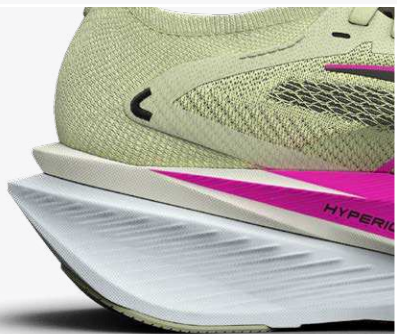

RUN

HYPERION MAX 3

$200 | #00011

Run faster to maximize training.

Fast is fun

A high-stack combination of 100% PEBA DNA GOLD and DNA FLASH v2 cushioning, paired with the SpeedVault plate, creates game-changing protection, propulsion, and recovery.

Quick and easy assisted transitions

The curved geometry of the RapidRoll Rocker actively assists heel-to-toe transitions for quick turnover.

Airy fit

The upper locks down to provide security at any speed, while its lightweight, breathable mesh provides comfort during long runs and hard workouts.

Additional Benefits

- 100% PEBA DNA GOLD cushioning
- Nylon SpeedVault plate
- Engineered mesh with comfortable knit collar and tongue
- 6 mm offset