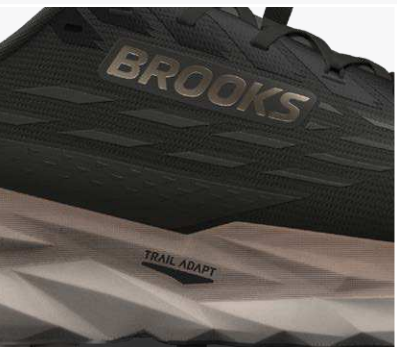

TRAIL

CASCADIA 19 GTX

$180 | #0099

Stable and adaptable for any trail and any weather with waterproof protection.

Stable and adaptable ride

Updated Trail Adapt System utilizes a flexible and articulated Ballistic Rock Shield that integrates into a DNA LOFT v3 midsole for a stable and adaptable ride.

All-around traction

TrailTack Green outsole is made with 25% recycled content and offers all-terrain traction in wet and dry conditions.

Waterproof gore-tex® technology

GORE-TEX® Invisible Fit is bonded directly to the upper for a light, flexible fit that provides breathable protection from the elements.

Additional Benefits

- To achieve CarbonNeutral® product certification for this style, we increase use of recycled materials to lower carbon emissions, then support carbon offset projects to neutralize the emissions we can't yet eliminate.
- Improved Trail Adapt System
- Nitrogen-infused DNA LOFT v3 cushioning
- 3D print overlays for protection and flexible comfort
- The articulated Ballistic Rock Shield provides necessary protection without compromising flexibility or inhibiting heel-to-toe transitions.
- A durable toe cap and mudguard add upper protection.
- 2 mm of added cushion in the heel and 4 mm of added cushion in the forefoot for comfort and protection.
- Forefoot outsole allows for grip on uneven surfaces while the adaptable flex grooves allow for greater control.

CarbonNeutral.com