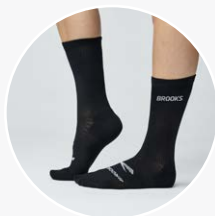

Heel and forefoot cushioning provide added comfort

189
White/Brooks
CF

006
Black/Brooks
CF

189
White/Brooks
CF

006
Black/Brooks
CF

RUN-IN NO-SHOW SOCK 3-PACK

280493 | \$22 | #0011

Sizes
S-XL