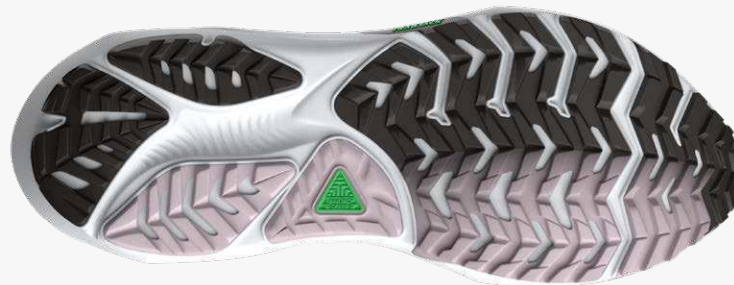

CASCADIA ELITE

The athlete-validated Cascadia Elite is an ultra, plated racing shoe for competitive trail runners looking to race any distance.

Men's

Women's

TRAIL

NEW **GHOST TRAIL**

\$150 | #0528

Discover new adventures with a trusted run companion that gives runners the confidence to venture off-road.