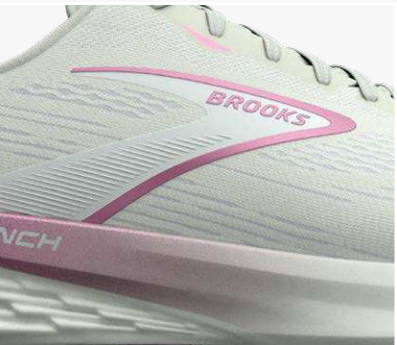

RUN

NEW

LAUNCH 12

$120 | #0066

Say hello to this authentic running shoe that is supported, fun, and focused. It has everything you need and nothing you don't.

Design utility

Every detail in the upper design, including the airy mesh material, is crafted to deliver a comfortable fit while colorfully celebrating the reliable, fun features of the shoe.

Fast is fun

Run boundlessly with lightweight, nitrogen-infused DNA FLASH cushioning, plus responsive DNA FLASH v2 cushioning in the forefoot, to help you push off the ground.

Support each step

The cushioning hugs your foot to help stabilize landings, and the RoadTack rubber outsole provides grip and traction for forward turnover, so you feel ready to run any pace, any time.

What's New

- Soft and breathable upper

Additional Benefits

- RoadTack rubber outsole