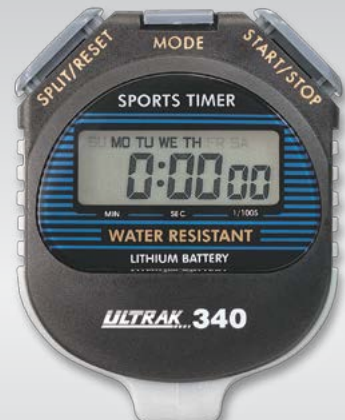

ULTRAK... 340

CUM TIMER LITHIUM BATTERY

- Display of cum splits
- Measures to 24 hours
- Large numerical display
- Time, calendar and alarm
- Water resistant
- Lithium battery
- Three-year warranty
- Includes lanyard