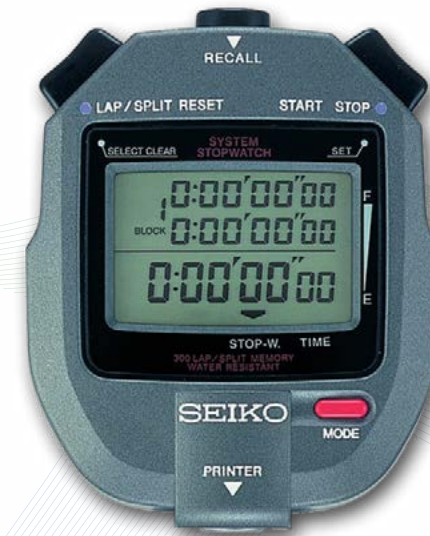

SEIKO S143/S23569J

300 MEMORY WITH PRINTER PORT

- Measurable up to 10 hours in 1/100 of a second
- Split/lap time measurement
- Store and recall of up to 300 split/lap times
- Memory segregated by block
- ID No. function useful for storing the data of individual users
- Memory recall during operation
- Connectable with printer SP12/SFD001JA
- Large-sized three-row display panel for split, lap and total time
- Time and automatic calendar
- Battery life indicator
- Memory capacity indicator
- Water resistant
- The fastest lap time recall function
- Anti-bacterial case