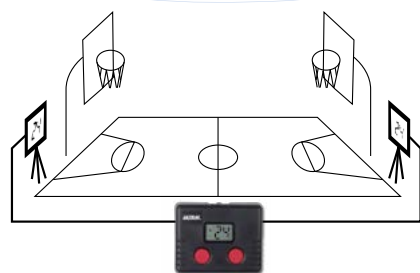

ULTRAK... S100 & S200

SOCCER SUBSTITUTION BOARD

- Four digit LED soccer substitution board with 7 1/4 inch tall digits
- S-100 is single-sided only; S-200 is double-sided
- Red LED digits show the number of the player coming out of the game
- Green LED digits show the number of the player coming into the game
- Includes injury time function
- Viewable from 350 feet away
- Rechargeable lithium battery, with AC adapter
- S-100 has 2 1/2 hour battery life from full charge
- S-200 has 5 hour battery life from full charge
- Dimensions are 22 x 10 1/2 x 2 inches
- Three-year warranty

NEW