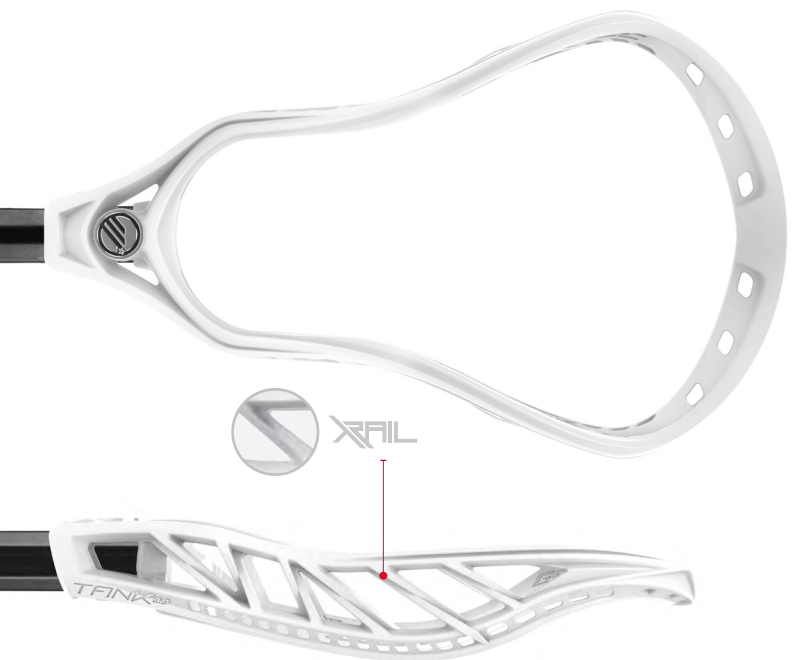

-  **WHT**
UNST: 3003355
STR: 3003502
-  **BLK**
UNST: 3003356
-  **GRY**
UNST: 3003357
-  **HYPBL**
UNST: 3003358

 **LEVEL 3 BOTTOM RAIL**
MID POCKET

HAVOK 2 | FOR THE PLAYMAKING DEFENSEMEN

NEW

The HAVOK 2 is designed for the elite playmaking LSM or Defenseman. With a tighter face shape and a lightweight 4-strut design, the HAVOK 2 offers a best-in-class strength to weight ratio to deliver precise checks and an increase in caused turnovers. Now featuring a new strut orientation, the HAVOK 2 will ensure you dominate the GB battle.

-  **WHT**
UNST: 3003351
STR: 3003501
-  **BLK**
UNST: 3003352
-  **GRY**
UNST: 3003353
-  **HYPBL**
UNST: 3003354

 **LEVEL 4 BOTTOM RAIL**
MID-HIGH POCKET

TANK 2 | FOR THE ELITE CLOSE DEFENSEMEN

Our latest defensive head, the TANK 2.0, is the stiffest head we have ever made. Updated with our Ground Control scoop, defenseman will own the GB battle every time they go into a scrum. New with our X-Rail Technology, the TANK 2.0 has 6-struts to redefine the standards of stiffness in poke checks and slaps. Fundamentally sound defenseman will be making plays all over the defensive side of the ball.