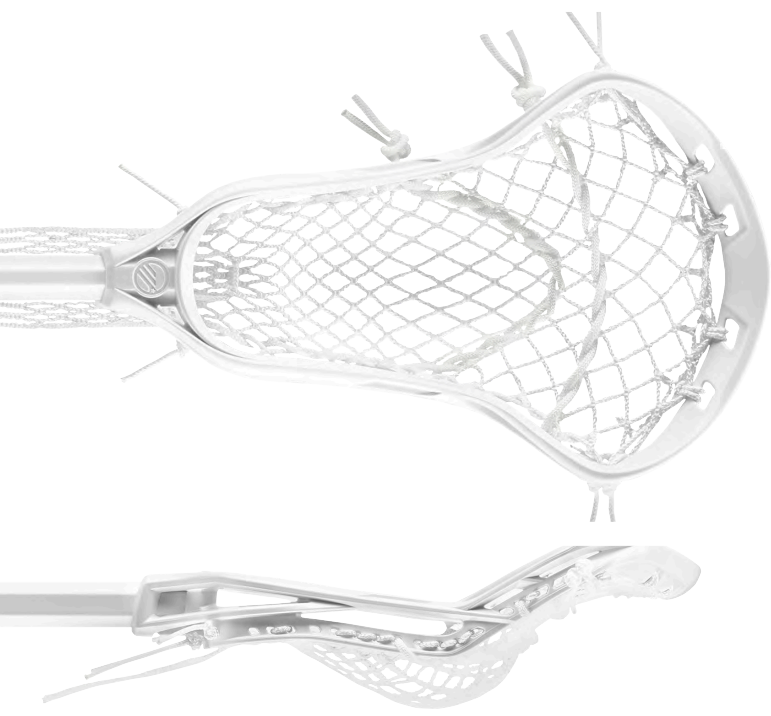

ASCENT | CARBON NEW

The ASCENT CARBON complete stick is for new players who are taking their skills to the next level. The all mesh pocket channels the ball for a quick release on the move. The carbon shaft gives this complete a lightweight, but powerful feel.

WHT
3003373

BLK
3003372