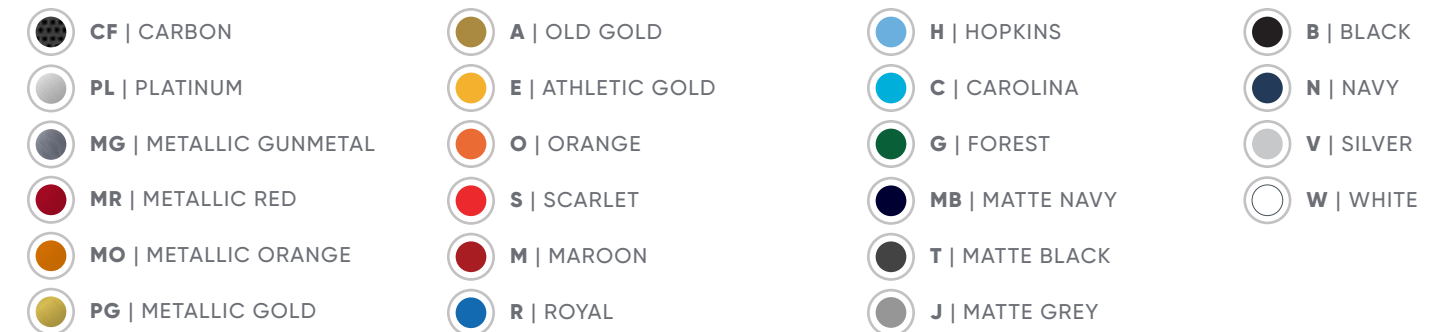

DECAL OPTIONS

- VISOR, BACK PANEL, MOHAWK

CUSTOMIZATION | MADE CUSTOM FOR YOU IN 48 HOURS. Visit factorycustom.com for a full selection of color and component options.

XRS JAWBONE

FIT SYSTEM

- HARDTAIL SPRFIT™
- CUSTOMIZABLE JAWPADS
- SIZES: ONE SIZE FITS MOST U12

MASK OPTIONS

- TUNGSTEN
- TUNGSTEN CHROMANIUM
- COLORED CHROMANIUM
- COLORED PEARL

VISOR & CHIN

- XRS-SERIES COMPONENTS

MEETS NOCSAE STANDARD
SEI CERTIFIED

DECAL OPTIONS

- VISOR, BACK PANEL, MOHAWK

CUSTOMIZATION | MADE CUSTOM FOR YOU IN 48 HOURS. Visit factorycustom.com for a full selection of color and component options.

- | | | |
|-------------------|--------------|------------|
| Y YELLOW | A OLD GOLD | G FOREST |
| E ATHLETIC GOLD | P PURPLE | B BLACK |
| O ORANGE | R ROYAL | N NAVY |
| S SCARLET | H HOPKINS | V SILVER |
| M MAROON | C CAROLINA | W WHITE |