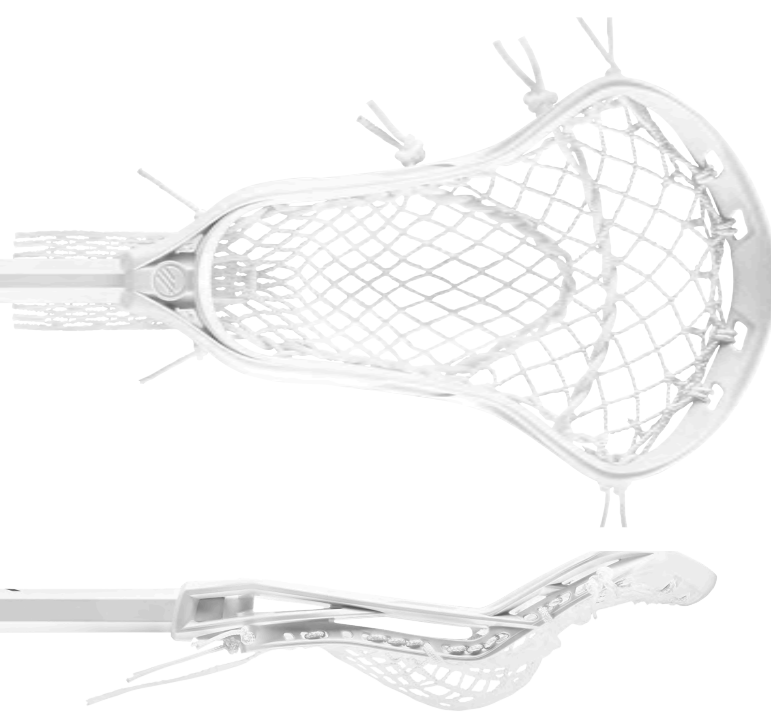

ASCENT | ALLOY NEW

The ASCENT ALLOY complete stick is for new players who are taking their skills to the next level. The all mesh pocket channels the ball for a quick release on the move.

WHT
3003374

BLK
3003375