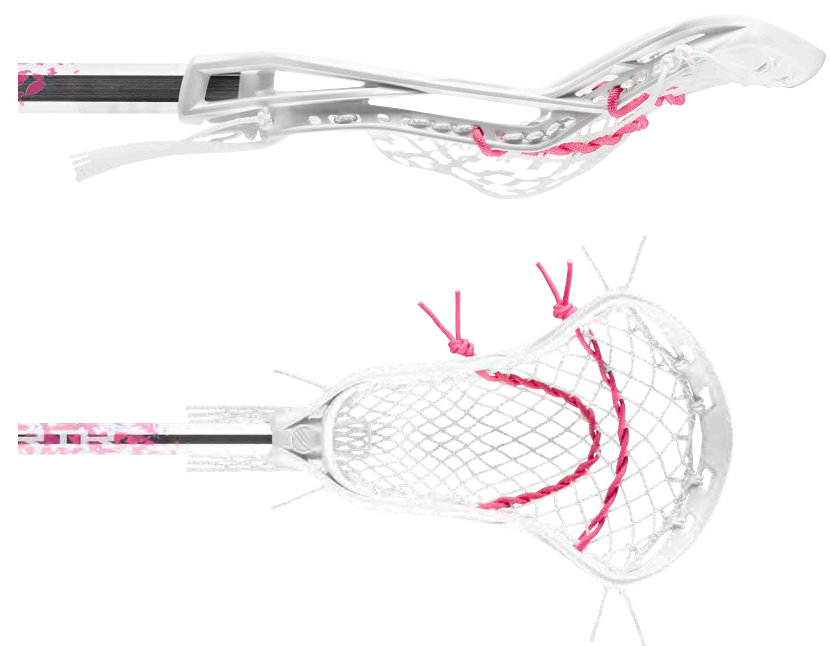

PNK
3003376

ASCENT ST | COMPLETE NEW

The ASCENT ST is everything a youth player needs to hit the field. Its generous face shape and semi-soft mesh allows for a larger catching surface, so players can master the basics with confidence.

- MEETS U10 US LACROSSE RULES
- OPTIMAL SCOOP ANGLE FOR PRECISE PASSING AND SHOOTING
- MESH POCKET FOR INCREASED BALL HOLD AND ACCURATE PASSING AND SHOOTING
- COMPLETE WITH A 28" ASCENTST ALUMINUM SHAFT

PRP
3003377