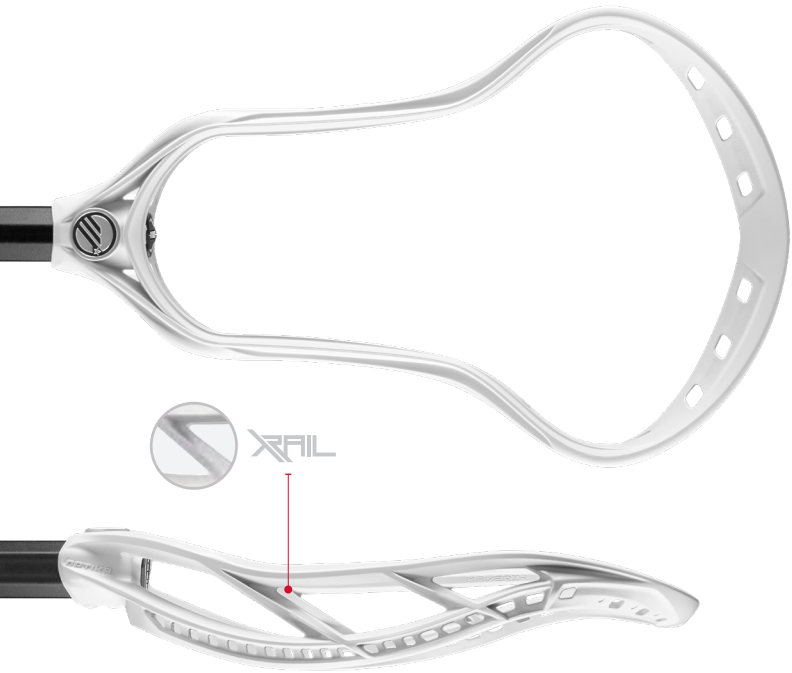

OPTIK 3 | FOR THE QUICKEST AROUND THE CREASE

The OPTIK 3 is designed for the elite attackman who initiates the offense. With the addition of Ground Control technology and a shortened throat, this head will improve your accuracy, and control on the offensive end. Used by arguably the best dodging attackman of our generation; Team USA's Jordan Wolf.

- **WHT**
  UNST: 3003213
  STR: 3003359
- **BLK**
  UNST: 3003215
- **GRY**
  UNST: 3003216
- **HYPBL**
  UNST: 3003217

LEVEL 2 BOTTOM RAIL
MID-LOW POCKET