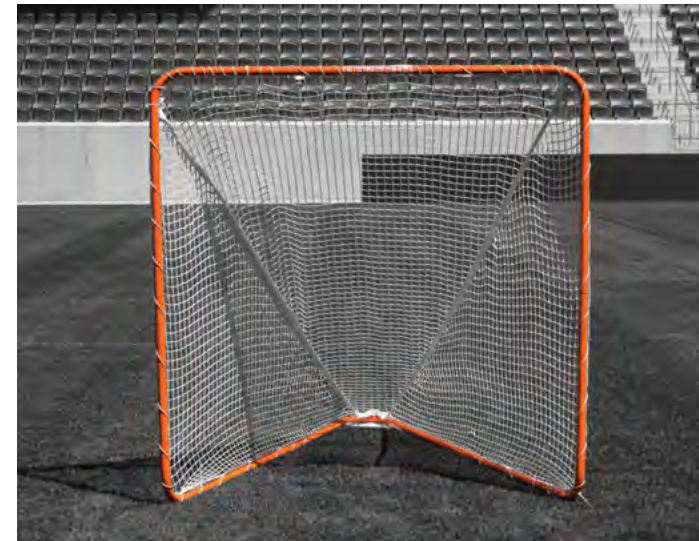

ACCESSORIES

PRACTICE GOAL

3000242

Lightweight 6' x 6' goal for backyard practice.

CORNER TARGET

3000726

Includes two durable corner targets with elastic fasteners.
GOAL NOT INCLUDED.

PAUL WALL