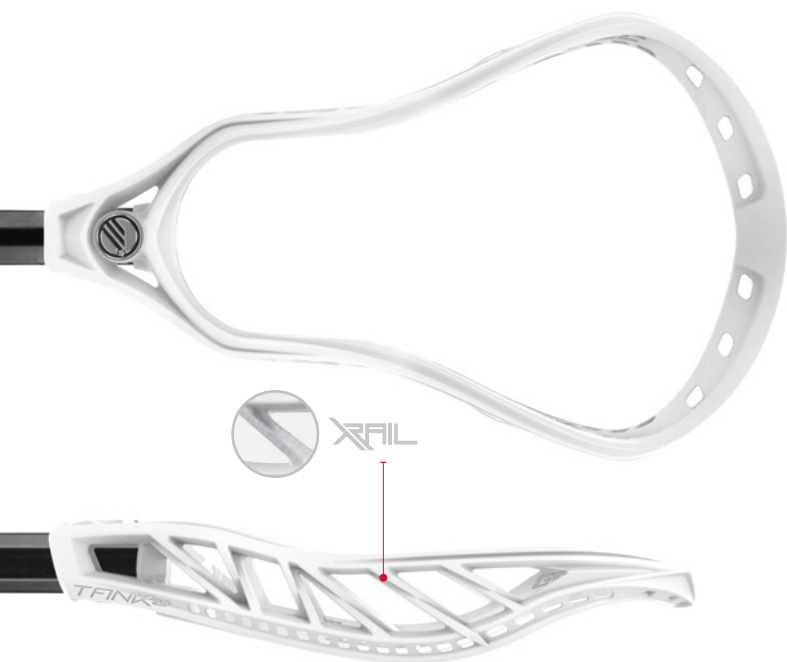

-  WHT
UNST: 3003355
STR: 3003502
-  BLK
UNST: 3003356
-  GRY
UNST: 3003357
-  HYPBL
UNST: 3003358

 LEVEL 3 BOTTOM RAIL
MID POCKET

HAVOK 2 | FOR THE PLAYMAKING DEFENSEMEN

The HAVOK 2 is designed for the elite playmaking LSM or Defenseman. With a tighter face shape and a lightweight 4-strut design, the HAVOK 2 offers a best-in-class strength to weight ratio to deliver precise checks and an increase in caused turnovers. Now featuring a new strut orientation, the HAVOK 2 will ensure you dominate the GB battle.

-  WHT
UNST: 3003351
STR: 3003501
-  BLK
UNST: 3003352
-  GRY
UNST: 3003353
-  HYPBL
UNST: 3003354

 LEVEL 4 BOTTOM RAIL
MID-HIGH POCKET

TANK 2 | FOR THE ELITE CLOSE DEFENSEMEN

The TANK 2.0 is the stiffest head we have ever made. Updated with our Ground Control scoop, defenseman will own the GB battle every time they go into a scrum. New with our X-Rail Technology, the TANK 2.0 has 6-struts to redefine the standards of stiffness in poke checks and slaps. Fundamentally sound defenseman will be making plays all over the defensive side of the ball.