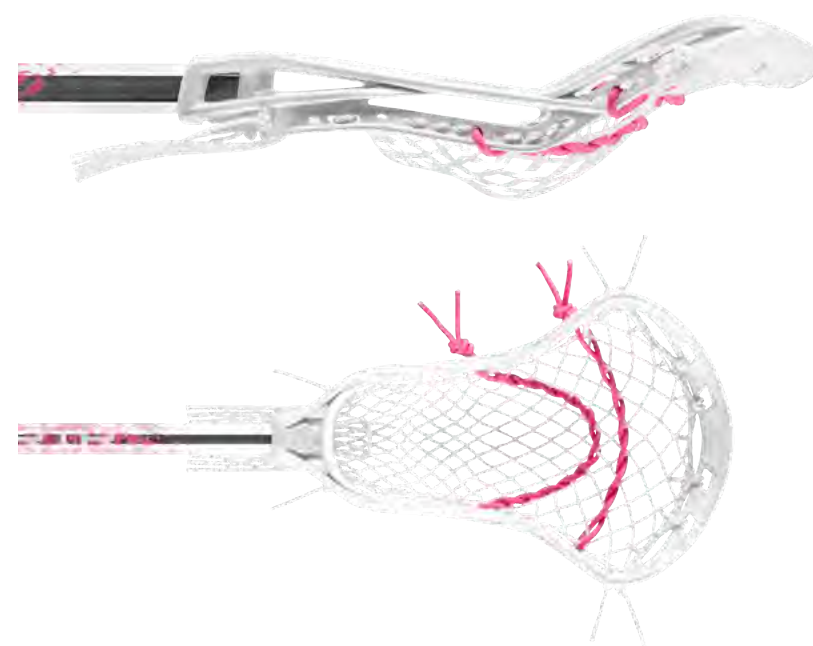

PNK
3003376

PRP
3003377

ASCENT ST | COMPLETE

The ASCENT ST is everything a youth player needs to hit the field. Its generous face shape and semi-soft mesh allows for a larger catching surface, so players can master the basics with confidence.

- MEETS U10 US LACROSSE RULES
- OPTIMAL SCOOP ANGLE FOR PRECISE PASSING AND SHOOTING
- MESH POCKET FOR INCREASED BALL HOLD AND ACCURATE PASSING AND SHOOTING
- COMPLETE WITH A 28" ASCENTST ALUMINUM SHAFT

MEETS
U10
RULES