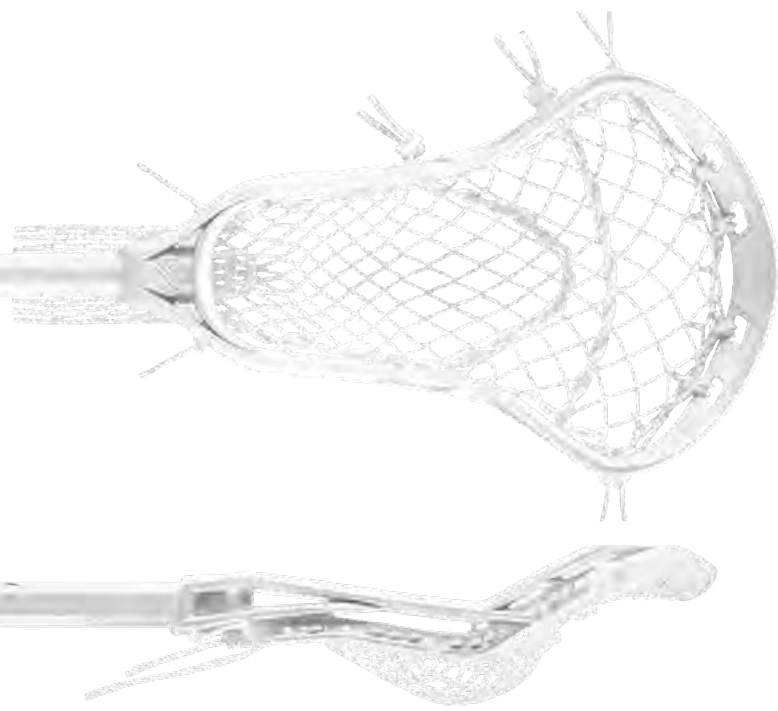

ASCENT | ALLOY

The ASCENT ALLOY complete stick is for new players who are taking their skills to the next level. The all mesh pocket channels the ball for a quick release on the move.

WHT
3003374

BLK
3003375