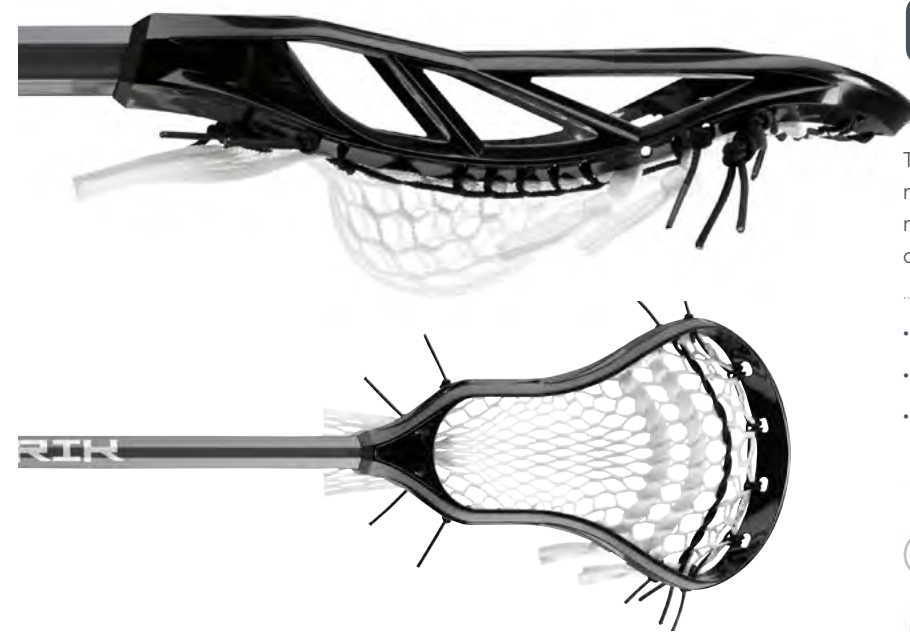

- LIGHTWEIGHT, TRADITIONAL SHAPE, 7000 SERIES ALLOY SHAFT
- ABE+ ADJUSTABLE BUTT-END
- STRUNG WITH SEMI-HARD MESH FOR IDEAL HOLD

LEVEL 2 BOTTOM RAIL
MID-LOW POCKET

CRITIK ALLOY | COMPLETE

The Critik Alloy Complete delivers high end performance to hit the ground running. Prepare your player with everything they need to conquer the field.

- LIGHTWEIGHT, TRADITIONAL SHAPE, 7000 SERIES ALLOY SHAFT
- STRUNG WITH SEMI-HARD MESH FOR IDEAL HOLD

LEVEL 2 BOTTOM RAIL
MID-LOW POCKET

CRITIK ALLOY ST | COMPLETE

The Critik Alloy ST is designed for youth players who are ready to take the field. This complete setup will help your player gain the confidence they need to hit the field this spring. Meets U10 rules.

MEETS
U10
RULES

- COMPLETE WITH A TRADITIONAL SHAPE 6000 SERIES 28" ALLOY SHAFT
- STRUNG WITH SEMI-HARD MESH FOR IDEAL HOLD

LEVEL 2 BOTTOM RAIL
MID-LOW POCKET

CHARGER | COMPLETE

NEW

The Charger Complete is a high performing beginner stick that makes the game easy to learn. Updated with a new Semi-Soft mesh that's strung to give you increased feel and improve your accuracy.