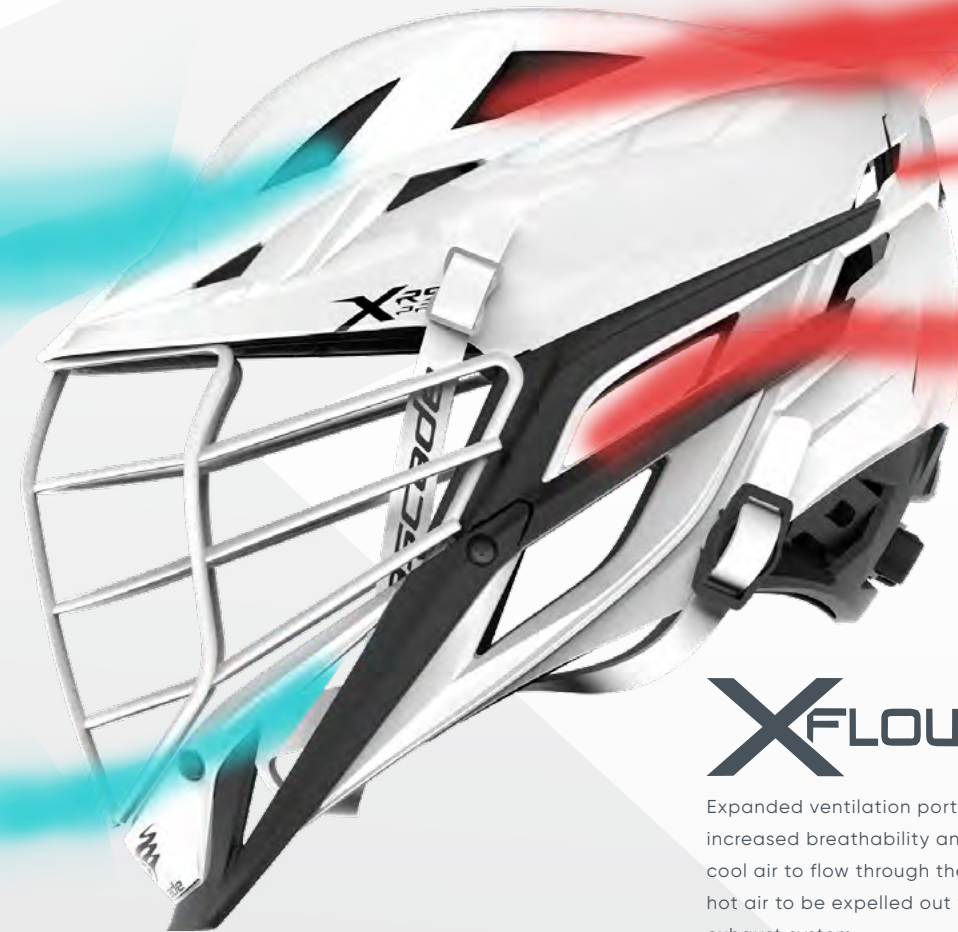

COMFORT

360 FIT

Now with an all new liner, our all encompassing fit system focuses on comfortably wrapping around your head rather than sitting on top.

XFLOW

Expanded ventilation ports provide increased breathability and allows more cool air to flow through the helmet, and for hot air to be expelled out the rear XFLOW exhaust system.