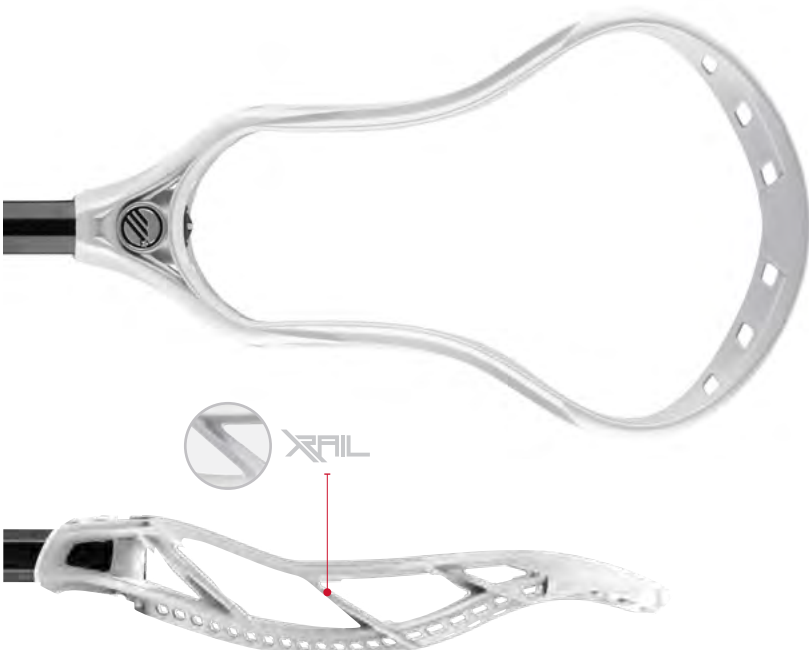

TACTIK 3 | FOR THE DO-IT-ALL MIDDIE

The TACTIK 3 controls the offensive zone, and is always a threat to score or feed. Designed for the mid-range shooter and precision passer. Updated with ControlCore Technology, providing superior ball control when possessing, feeding and shooting. Featuring 20 stringing holes, the custom pocket options are endless.

- WHT
  UNST: 3003355
  STR: 3003502
- BLK
  UNST: 3003356
- GRY
  UNST: 3003357
- HYPBL
  UNST: 3003358

LEVEL 3 BOTTOM RAIL
MID POCKET