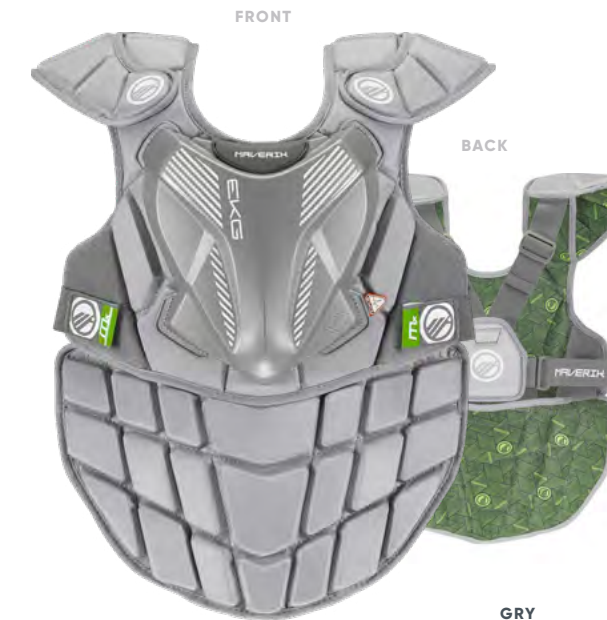

FRONT

BACK

GRY
3003607

MX EKG GOALIE PAD

SIZES
XS S/M L/XL

NEW

The MX EKG Goalie Chest Pad allows for newcomers and intermediate players to join the game and play with confidence in the toughest position on the field. The MX EKG plate has been updated with a 4-Point EKG Deflection system which improves ball deflection, you can hop in net ready to lead the defense.

- EXTERNAL KARDIAC GUARD (EKG) MEETS NEW NOCSAE PERFORMANCE STANDARD ND200 TO HELP ADDRESS COMMOTIO CORDIS

- ELASTIC SIDE STRAPS ENSURE A SECURE FIT WHILE THE ADJUSTABLE BACK STRAP ALLOWS FOR A PERSONALIZED FIT

- QUICKDRY – WICKS MOISTURE AWAY FROM THE SKIN, KEEPING YOU COOL AND DRY