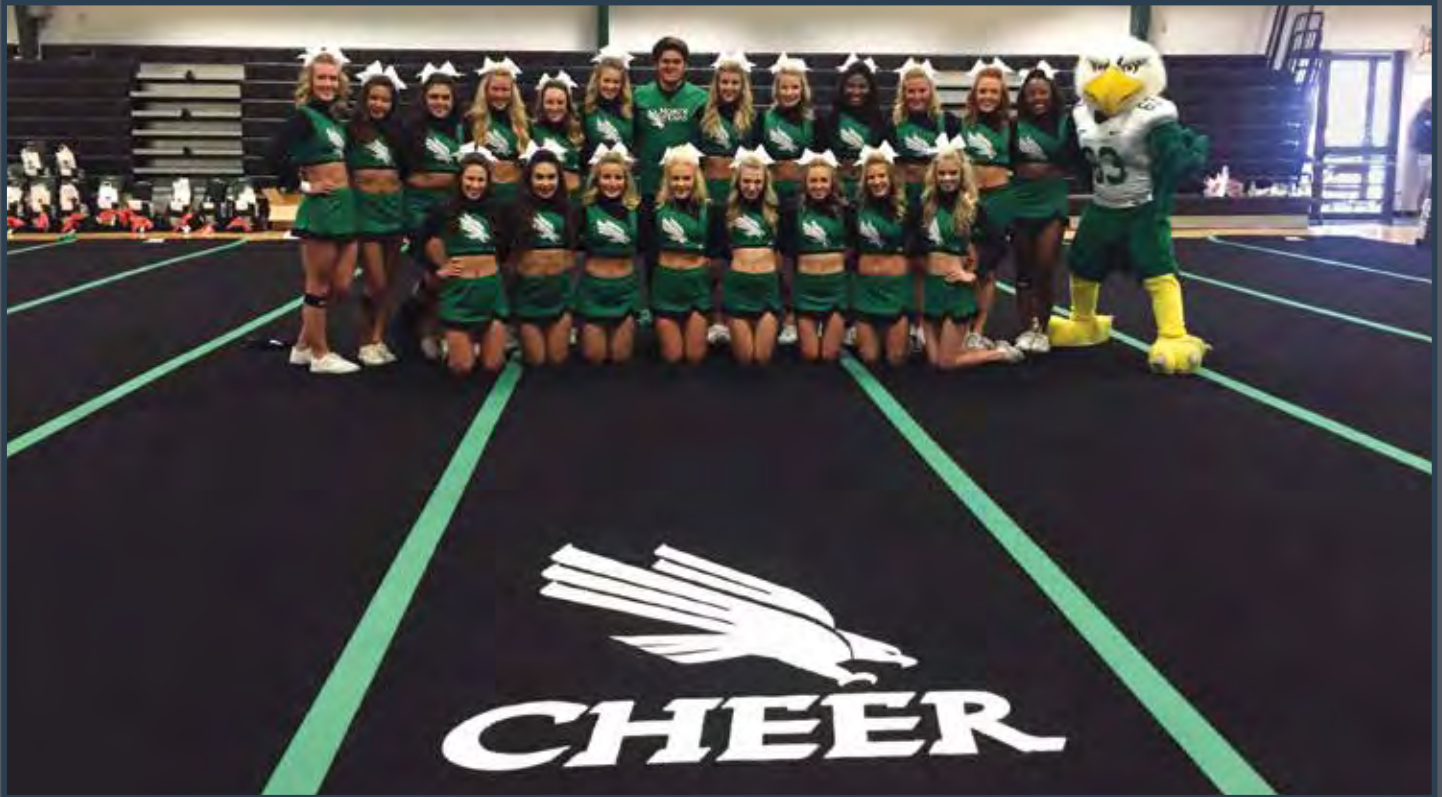

FLEXI-ROLL® Mats

DOLLAMUR®

*Shown above: Floor FLEXI-Roll® black carpet, custom logo, contrasting hook and loop connection.

FLEXI-ROLL® Mats