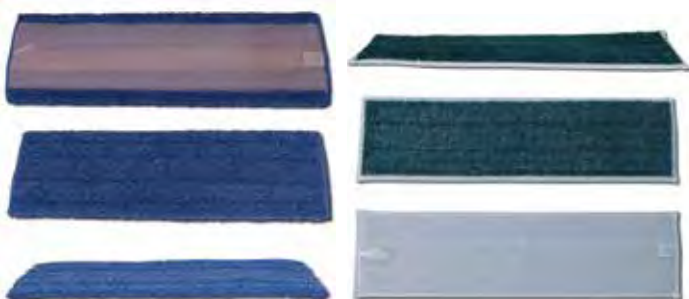

### Mat Mops 24", 48" or 60"

24" Wide Mop	CS-MOP24
48" Wide Mop	CS-MOP48
60" Wide Mop	CS-MOP60

\* Pads not included