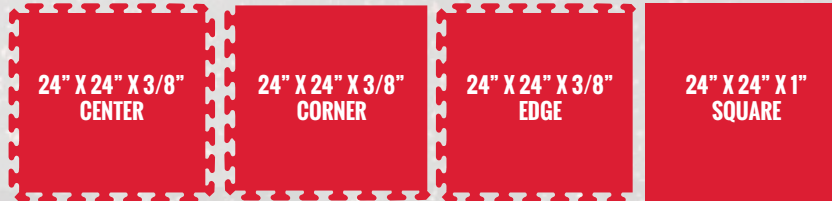

RUBBER TILES

Flexible, Easy to Install Tile Flooring

FIT-TECH™
FLOORING By DOLLAMUR™

Dollamur® FIT-TECH™ Interlocking and Square Rubber Tiles are an easy to install, durable alternative for your sport flooring needs. FIT-TECH™ Tiles can be laid over sub-floors or finished floors without adhesive.

SELECT YOUR TILE:
CENTER, CORNER,
EDGE or SQUARE

COLOR
DENSITY
10%

3/8"
THICKNESS

COLOR
DENSITY
35%

3/8"
THICKNESS

COLOR
DENSITY
10%

1"
THICKNESS

COLOR
DENSITY
35%

1"
THICKNESS

COLOR
DENSITY
95%

1"
THICKNESS

Available in Square
only

REDUCER - 1" x 4" x 48"	Black FTRAMPBLK1-48	10% COLOR FTRAMP10ccc1-48	35% COLOR FTRAMP35ccc1-48	95% COLOR FTRAMP95ccc1-48
ADA RAMP	FTRAMPBLK1-48ADA			
ADHESIVE	PU350ADHESIVE-2.5G	PU350ADHESIVE-5G		
DOWEL	FT DOWELS			
DOWEL TOOL	FT DOWELTOOL			

Note: PU350 adhesive for Rubber flooring has a coverage area of 90 square feet per gallon with a 1/16" trowel.