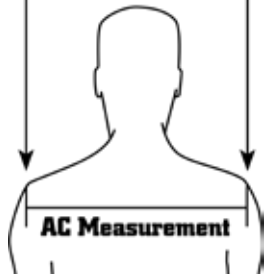

SPDB

ADULT PADS SIZING CHART IN INCHES

AC	CP	SP	LP	D2	Snapper	Mr. D2
16-17	XS*	XS	XS	XS		
17-18	S	S	S	S		XS*
18-19	M	M	M	M	S	S
19-20	L	L	L	L	M	M
20-21	XL	XL	XL	XL	L	L
21-22	2XL	2XL	2XL	2XL	XL	XL
22-23	3XL	3XL	3XL	3XL	2XL	2XL
23-24	4XL	4XL			3XL	3XL
24-25						4XL

*only available in select CP pads

WOMEN'S PADS SIZING CHART IN INCHES

AC	PM	Ms. D	Breast Plate Chart	
15-16	XS		A Plate	Fits A/B Cup
16-17	S	S	B Plate	Fits C Cup and up
17-18	M	M		
18-19	L	L		
19-20		XL		

JUNIOR PADS SIZING CHART IN INCHES

AC	CHEST	JP	JCP	Commando
10-11	22-24			2XS
11-12	24-26		XS	XS
12-13	26-28	S	S	S
13-14	28-30	M	M	M
14-15	30-32	L	L	L
15-16	32-34	XL	XL	XL
16-17	34-36	2XL		2XL

Sizing charts should be used only as a guideline. For an exact fit, always consult your Douglas professional.