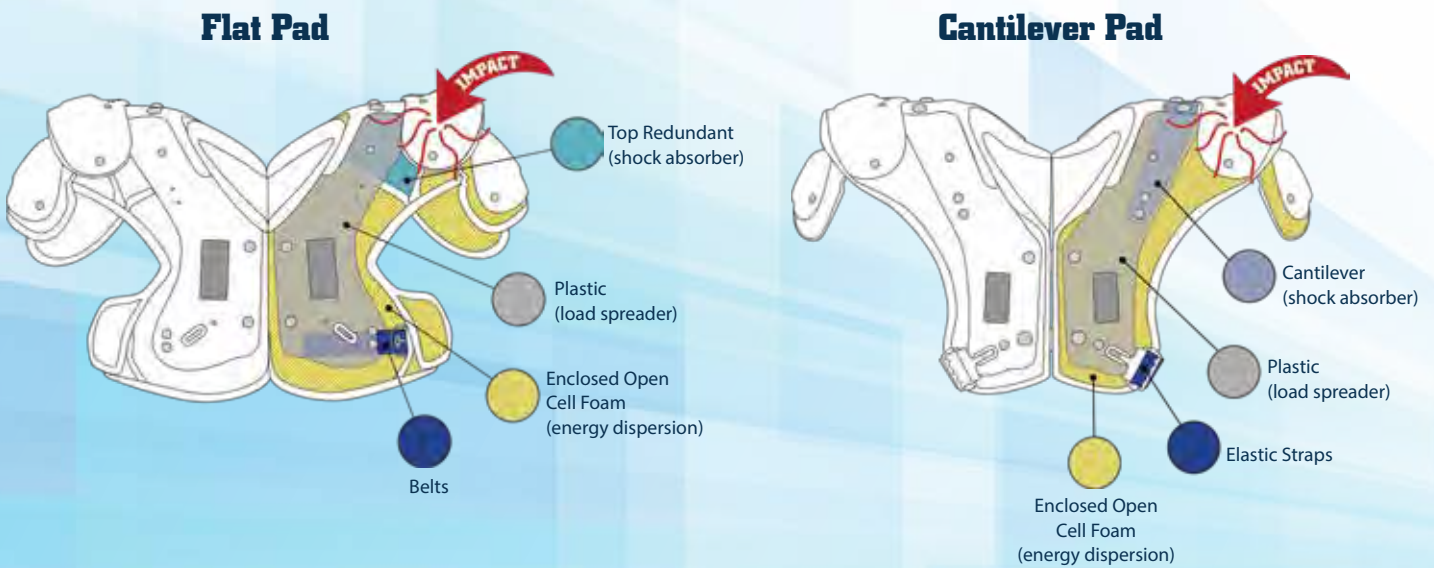

What's more, every pad in the CP series is available in a Flat design to accommodate players who prefer a low-profile fit. When additional shoulder protection is desired, a thicker main body cushion is available on any CP Pad.

SPDB

AIR-MANAGEMENT

How Air-Management Works

The protective padding (cushion) of the shoulder pad is made of open cell foam. Within the foam are thousands of tiny air cells. By adhering the outer fabric to the foam, a sealed environment is created trapping the air inside of the cushion. When an outside force is exerted on to the shoulder pad shell (load spreader), the force causes the shell to push on the cushion, forcing the air to move within the cells of the foam out 360 degrees, thereby dispersing the blow from being felt straight in to the point of impact. There is a much wider area of dispersion, resulting in less trauma to the body.