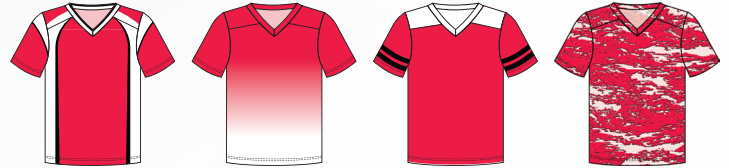

GOAL LINE

OMBRE

GAMEDAY

FORTITUDE

ADDITIONAL DESIGNS AVAILABLE ONLINE