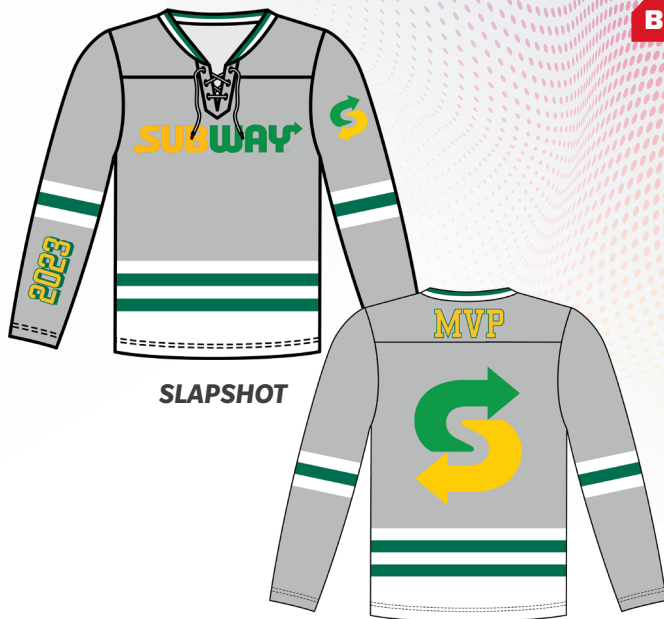

CHROMAGEAR COMING SOON

BS4070 SUBLIMATED HOCKEY FAN JERSEY

SLAPSHOT

MEN'S	BS4070	XS-4XL	SEE BUILDER FOR PRICING
WOMEN'S	BS4080	XS-XL	SEE BUILDER FOR PRICING

- 100% polyester moisture management fabric
- Polyester Tipped Drawcord
- Double-needle hem