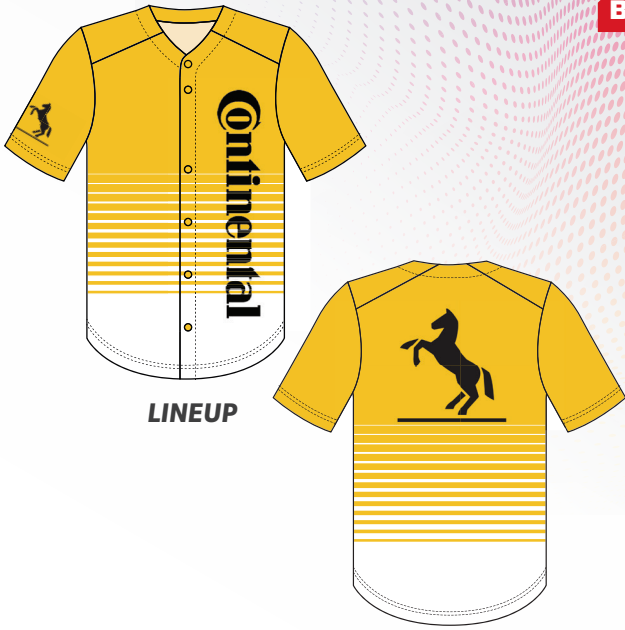

TOPS
1/4 ZIPS
FLEECE
OUTERWEAR
BOTTOMS
POLOS
FAN JERSEYS

CHROMAGEAR *COMING SOON*

BS4000 // **SUBLIMATED BASEBALL FAN JERSEY**

LINEUP

MEN'S	BS4000	XS-4XL	SEE BUILDER FOR PRICING
WOMEN'S	BS4010	XS-XL	SEE BUILDER FOR PRICING

- 100% polyester moisture management fabric
- Badger Sport paneled shoulder for maximum movement
- Full button front
- Double-needle hem