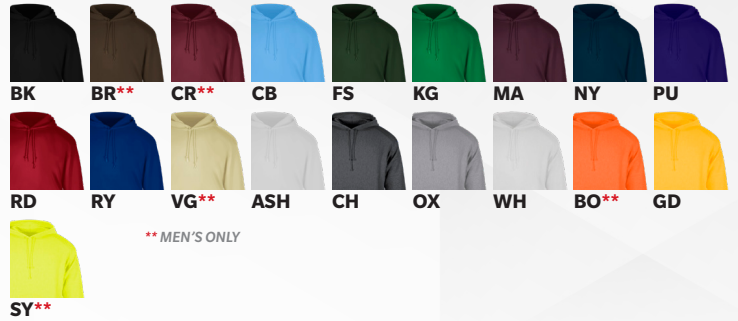

RY

128600 // 1/4 ZIP FLEECE PULLOVER

MEN'S	128600	XS-4XL	\$41.20
--------------	--------	--------	---------

- 9.5 oz. Ringspun 60% Cotton/ 40% Polyester
- Self-fabric outer collar with contrast 9" locking zipper
- Headset opening
- Full hidden tunnel pocket with graphite color liner
- Embroidered Badger logo on left sleeve