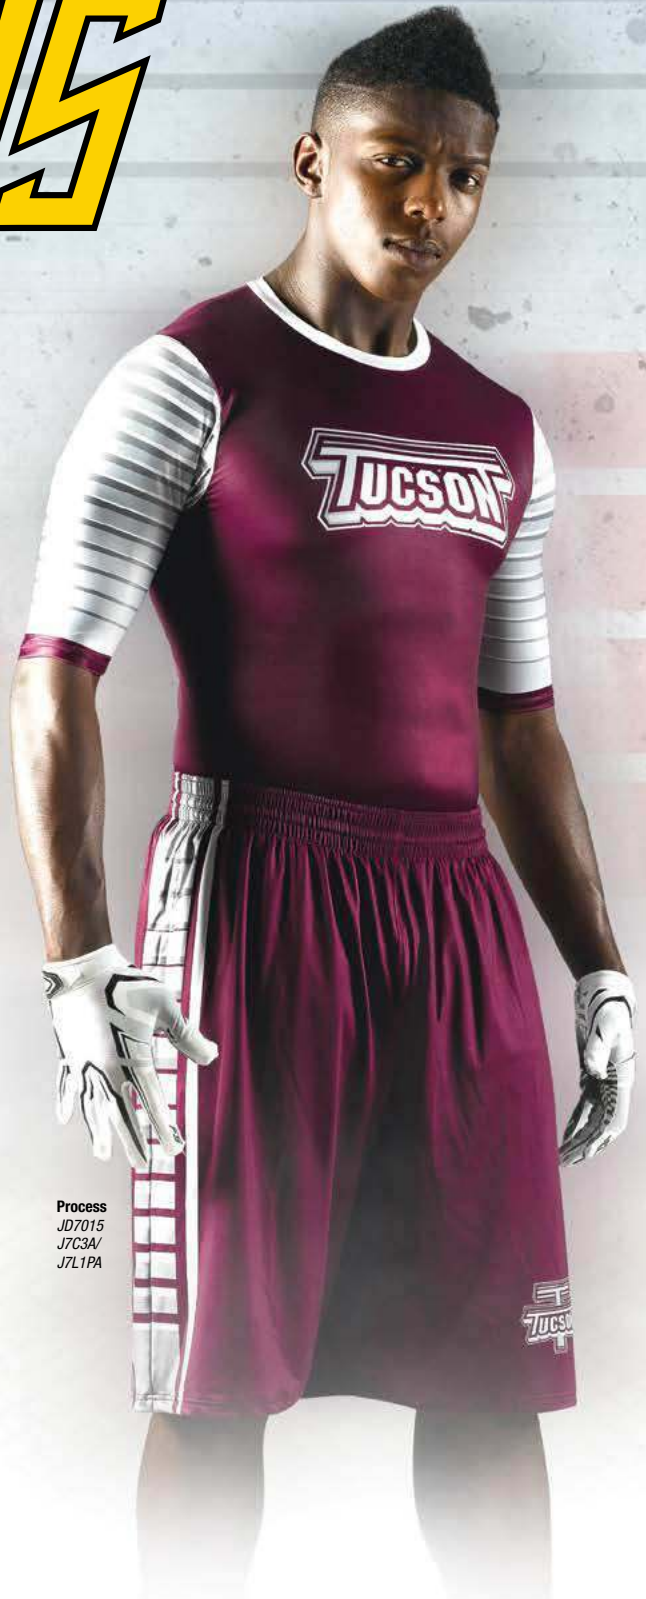

Process
JD7015
J7C3A/
J7L1PA

HIGH PERFORMANCE

ULTRA LIGHTWEIGHT

VIBRANT COLORS AND DESIGNS