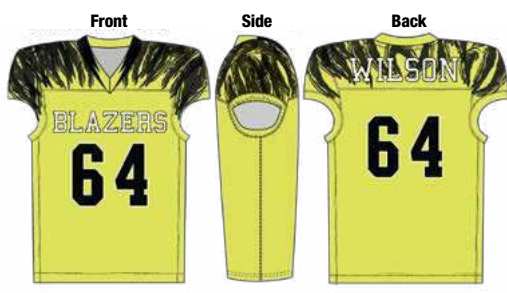

Flare - Back  
JDF034

Flare  
JDF034  
J173A

**RENOWN**

JDF052

Lettering:  
Apache  
Number Style:  
Apache  
Uniform Colors:  
Color 1  
Color 2  
Color 3  
Color 4

**RUSH NFHS LEGAL**

JDF066

Lettering:  
Full Block  
Number:  
Full Block  
Uniform Colors:  
Color 1  
Color 2  
Color 3