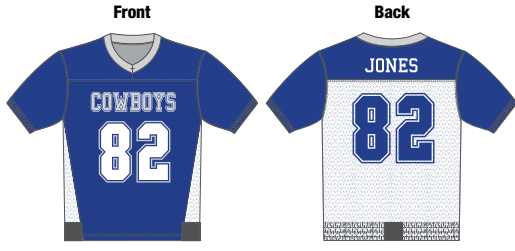

COLOR BLOCK

JDFFO06

Lettering:
Full Block
Number Style:
Double Outline
Uniform Colors:
■ Color 1 (Front)
Pattern: JIDSOL
■ Color 2 (Back)
Pattern: JIDCHDL
■ Color 3 (Yoke)
Pattern: JIDSOL
■ Color 4 (Sleeves)
Pattern: JIDSOL
■ Color 5 (Collar)

*Collar is always solid color.