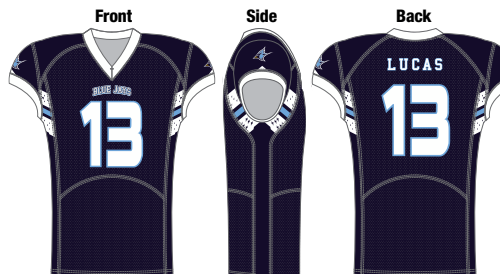

FLOURISH NFHS LEGAL

JDF048

Lettering:
University/
Full Block

Number Style:
University

Uniform Colors:

- Color 1
- Color 2
- Color 3