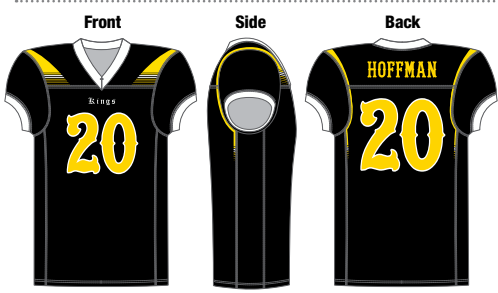

**FLARE**

JDF034

Lettering:  
Machine  
Number Style:  
Full Block  
Uniform Colors:  
Color 1  
Color 2  
Color 3

**COLLAPSE**

JDF030

Lettering:  
Old English  
Number Style:  
Tiffany  
Uniform Colors:  
Color 1  
Color 2  
Color 3  
Color 4