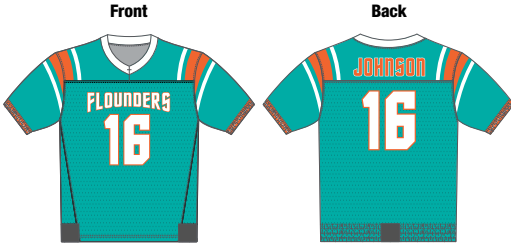

HOW TO ORDER:

1 Choose your Style
select J762FA or J762FY

2 Choose your Design
from our designs shown below

HUDDLE

JDFF004

Lettering:
Evolution

Number Style:
Apache

Uniform Colors:
☒ Color 1
☒ Color 2
☐ Color 3