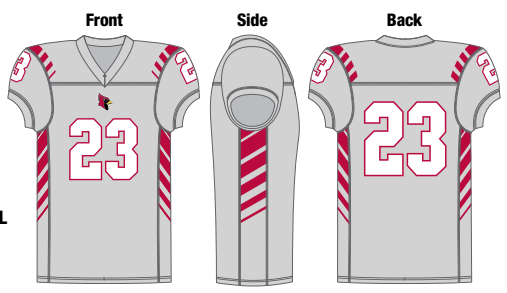

SIDELINE NFHS LEGAL JDF004

Lettering:
Full Block

Number Style:
Full Block

Uniform Colors:
☒ Color 1
☒ Color 2