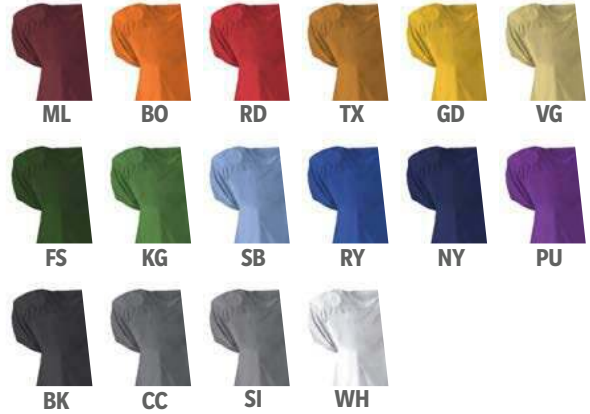

Goods are blank unless custom ordered.

712 DAZZLE MESH PRACTICE JERSEY **NEW COLORS**

712	ADULT	S-M, L-XL, 2XL-3XL	List: $20.35
712Y	YOUTH	S-M, L-XL	List: $19.20

- 100% Extreme Porthole Mesh Cationic Colorfast Polyester 200 Denier Porthole Mesh
- 100% Extreme Dazzle Cationic Colorfast Polyester with Moisture Management Finish
- Waist Length Jersey
- Porthole Mesh Body And Under Sleeves For Increased Durability And Breathability