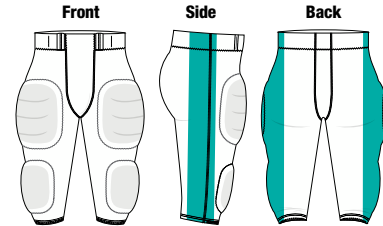

PANT STRIPE DESIGNS:

TRENCHES NFHS LEGAL

JDFSV1

Stripe design goes **VERTICAL** with placement option.