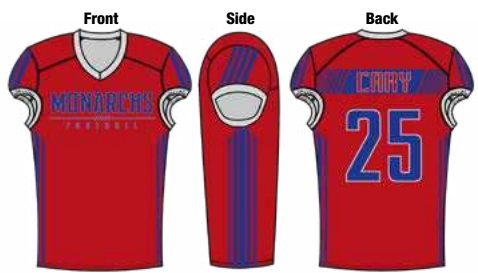

ADULT & YOUTH FOOTBALL | CHROMAGEAR REVERSIBLE GAME JERSEYS

NEW RED ZONE NFHS LEGAL

JDF086

TRIBE NFHS LEGAL

JDF067

Graphic: Front GF002

Font: Playmaker

Uniform Colors:

- Color 1
- Color 2
- Color 3
- Color 4