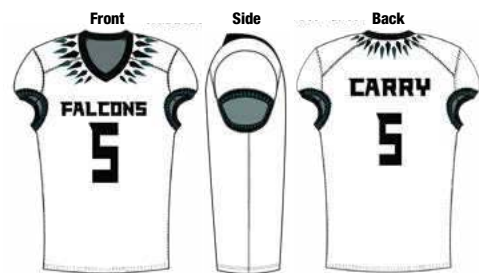

## TRIBE NFHS LEGAL

JDF067

Graphic: Front GF002

Font: Playmaker

Uniform Colors:

- Color 1
- Color 2
- Color 3
- Color 4

Lettering: Falcons

Number Style: Falcons