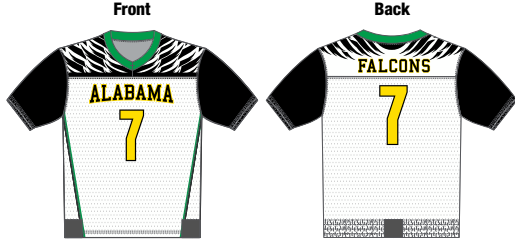

RUSH

JDFFO02

Lettering:
Full Block
Number Style:
Evolution
Uniform Colors:
□ Color 1
■ Color 2
■ Color 3