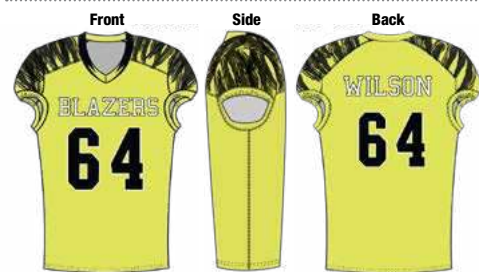

## RUSH NFHS LEGAL

JDFR066

Lettering: Evolution

Number Style: Evolution

Uniform Colors:

- Color 1
- Color 2
- Color 3
- Color 4
- Color 5
- Color 6

Lettering: Full Block

Number Style: Full Block

Uniform Colors:

- Color 1
- Color 2
- Color 3

Reverse Colors:

- Color 1
- Color 2
- Color 3
- Color 4
- Color 5
- Color 6

REVERSE:

Reverse Colors:

- Color 1
- Color 2
- Color 3

TEES  
BASELAYER  
SHORTS  
1/4 ZIPS  
POLOS  
FLEECE  
OUTERWEAR  
CZ  
BASEBALL  
FASTPITCH  
BASKETBALL  
FOOTBALL  
LACROSSE  
TRACK/CJ  
SOCCER  
VOLLEYBALL  
WRESTLING  
HOCKEY