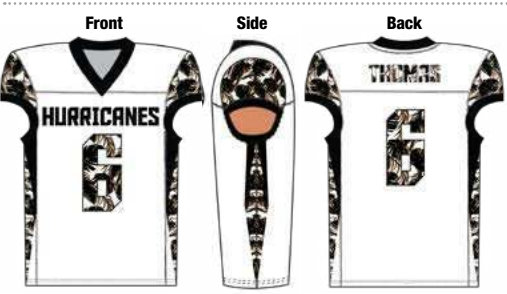

HIGH TIDE NFHS LEGAL

JDF058

Lettering:
Apache
Number:
Apache
Uniform Colors:
Color 1
Color 2
Color 3
Color 4
Color 5
Color 6
Color 7