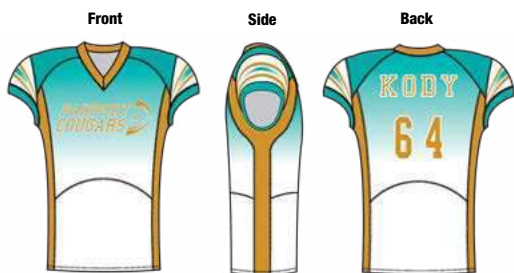

TEES
BASELAYER
SHORTS
1/4 ZIPS
POLOS
FLEECE
OUTERWEAR
CZ
BASEBALL
FASTPITCH
BASKETBALL
FOOTBALL
LACROSSE
TRACK/CJ
SOCCER
VOLLEBALL
WRESTLING
HOCKEY

NEW GATOR

JDF075

Graphic:
Front GF001

Font:
Full Block

Uniform Colors:

- Color 1
- Color 2
- Color 3
- Color 4
- Color 5

AVAILABLE JAN 2023