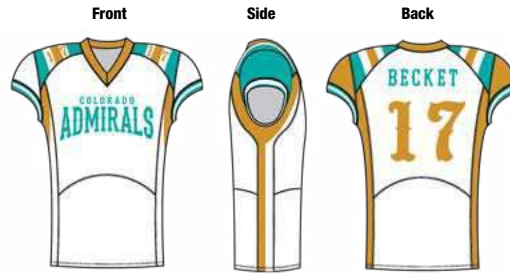

NEW RIVAL NFHS LEGAL

JDF077

Graphic:
Front FFST040

Font:
Tiffany

1. Uniform Colors:
2. ☐ Color 1
   - ☐ Color 2
   - ☐ Color 3
   - ☐ Color 4
   - ☐ Color 5
   - ☐ Color 6

AVAILABLE JAN 2023