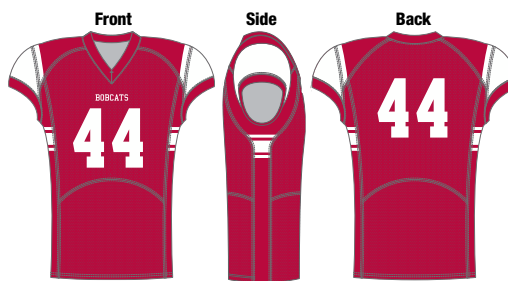

SCHOLAR NFHS LEGAL

JDF050

Lettering:
Full Block

Number Style:
Full Block

1. Uniform Colors:
2. ☐ Color 1
   - ☐ Color 2
   - ☐ Color 3
   - ☐ Color 4
   - ☐ Color 5