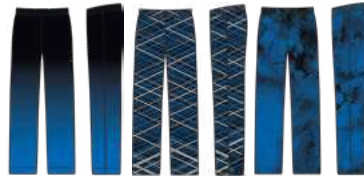

NEW CUSTOM SUBLIMATED PERFORMANCE FLEECE OPEN BOTTOM PANT

BS1110

MEN'S | BS1110
XS-4XL
List: **\$74.70**
YOUTH | BS1120
XS-XL
List: **\$74.70**

CLASSIC FORTITUDE GEOMETRIC

OMBRE PLAID WASTELAND

NEW CUSTOM SUBLIMATED PERFORMANCE FLEECE JOGGER