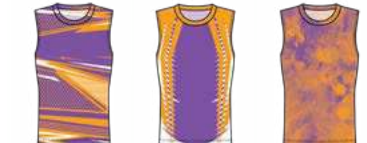

BOLD FORTITUDE LEGEND

LINEUP RUNWAY TIE-DYE

NEW CUSTOM SUBLIMATED SLEEVELESS CREW

BS2040

MEN'S | BS2040

S-3XL
List: **\$64.70**

DISTORTION FORTITUDE HEX

KAPOW! LEGEND WASTELAND