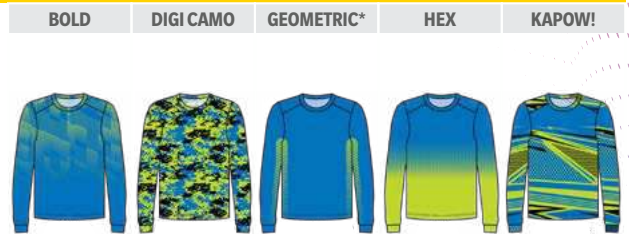

INTRODUCING **NEW** MEN'S TEES...

BADGER PERFORMANCE STYLES
NOW AVAILABLE IN CHROMAGEAR CUSTOM SUBLIMATION

NEW CUSTOM SUBLIMATED L/S TEE

BS0004

MEN'S | BS0004

XS-4XL

List: **$51.30**

WOMEN'S | BS0006

XS-2XL

List: **$51.30**

YOUTH | BS0005

XS-XL

List: **$51.30**

NEW CUSTOM SUBLIMATED SLEEVELESS TEE

BS0100

MEN'S | BS0100

XS-4XL

List: **$39.75**

WOMEN'S | BS0120

XS-2XL

List: **$39.75**

YOUTH | BS0110

XS-XL

List: **$39.75**