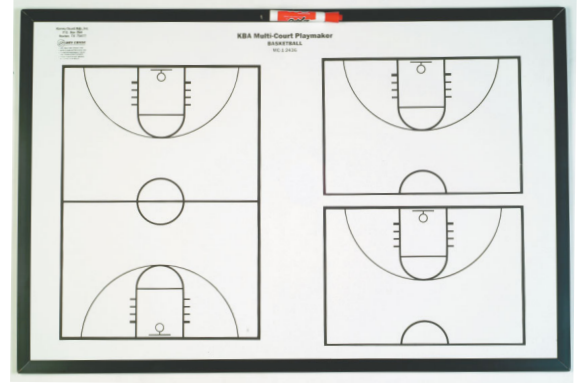

KBA PLAYMAKER WHITEBOARDS

18"X24" | 24"X36"

- Use for pre-game planning to show players how to execute team plays.
- Includes dry erase marker with soft Velcro® to use as the eraser and stores on frame.
- Use on the court or hang in locker rooms.
- Heavy duty aluminum frame with hangers pre-attached for easy hanging.
- Choose layout style / Size: 18"x24" or 24"x36" / Sport / Optional magnetic upgrade. (other sports shown on web)

FULL COURT/FIELD

K1824 FC-(sport) ...$64.95
K2436 FC-(sport) ...$89.95

MAGNETIC OPTION

K1824 FC-M(sport) ...$69.95
K2436 FC-M(sport) ...$99.95

FULL COURT/FIELD & NOTES

K1824 PG-(sport) ...$64.95 ea
K2436 PG-(sport) ...$89.95 ea

MAGNETIC OPTION

K1824 PG-M(sport)...$69.95
K2436 PG-M(sport)...$99.95

MULTI COURTS/FIELDS

K1824MC-(sport)...$64.95 ea
K2436MC-(sport)...$89.95 ea

MAGNETIC OPTION

K1824MC-M(sport)...$69.95
K2436MC-M(sport)...$99.95

(1) Basketball	(1C) NCAA Basketball	(17) NBA Basketball
(3) Soccer	(35) Indoor Soccer	(4) Volleyball
(2) Football Field	(9) Football Single Play	(10) Football Three Stage
(7) Field Hockey	(71) Indoor Field Hockey	(8) Ice Hockey
(6) Baseball Field	(19)Baseball Field/Lineup	(11) Baseball-2Team Lineup
(30) Softball Field	(31) Softball Field/Lineup	(32) Softball-2Team Lineup
(12) Women's Lacrosse	(13) Men's Lacrosse	(21) Handballs

- (15)Free Throw Shot Chart
- (5) Tennis
- (22) Goal Board
- (25) 1 month calendar