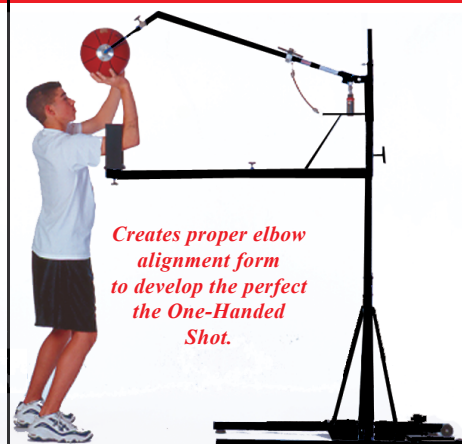

.....\$26.00 ea
 2-5 \$24.00 6 +\$22.00 ea

Improves Shooting Accuracy, Shooting Mechanics and Stops all Thumbing

SHOOTING STRAP

- Develop proper form for a one-hand release shot, break the two-handed shooting habit with Star Shooting Strap.
- Immediately improve form in BOTH hands.
- Strap attaches to non-shooting arm preventing it from propelling the ball.
- The off hand is restricted to its proper role - to set up & stabilize the ball while the shooting hand propels the ball toward the basket.

1-STAR (Shooter Strap).....\$17.99 ea

5-STAR Shooter Program\$42.99 ea

Includes: • 1 Star Shooter Strap

• "Shooting With A Passion For Excellence" DVD • Practice Manual

D-STAR Deluxe Star Shooter Program.....\$62.99 ea

The Star Shooter Strap is most effective when combined with this program. Improve form and accuracy even more when you use the Shooting Strap combined with Jay's teaching in two completely different DVD's and the All-American Workout Practice Manual. D-STAR includes:

- 1 SHOOTING STRAP with instructions & Free Tips Video
- 2 DVDs - Shooting With A Passion For Excellence - Secrets Of Effective Practice
- Five Star All-American Workout Practice Manual

Creates proper elbow alignment form to develop the perfect the One-Handed Shot.