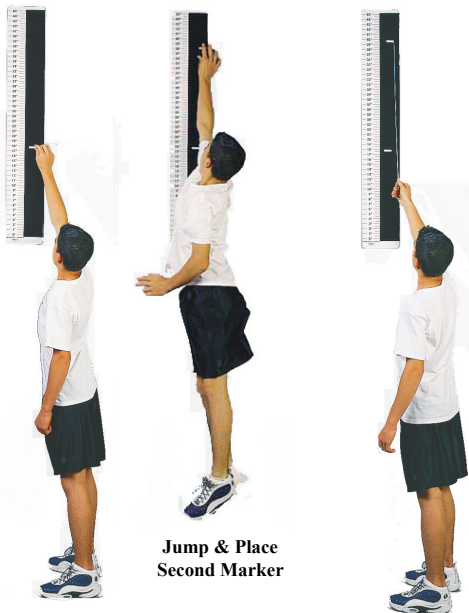

Reach & Place Marker

Jump & Place Second Marker

Retriever Stick to Remove Jump Marker!

REACH N' JUMP VERTICAL JUMP MEASURER

The most accurate, affordable vertical jump measurer on the market.

- Mounts to any gym wall
- Quick and easy to measure vertical jumps. ...to measure, players place pre-jump marker then use 2nd marker to jump and place... then calculate.
- 6 placement Markers (for placement during jump on 4" strip of Velcro®)
- 1/2" ruler increments imprinted to easily measure jumps from 1"-45"
- Retriever stick for easy removal of jump markers
- Made with durable, molded high impact poly plastic
- Mounting hardware included

VRJB-45 .....$59.95 ea