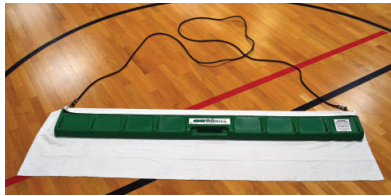

courtclean®

DAMP MOP SYSTEM

Stop slipping & sliding on dirty gym floors...total sports floor maintenance.

- Easy, effortless, efficient court cleaning system for large surfaces and hardwood floors.
- Protects your gym floors finish and instantly dries the floor... reduces finishing frequency.
- Removes dirt & debris off the floor... cleans gym floor in an average of 5 minutes.
- Convenient built-in carrying handle for easy transportation.
- Hook and loop fasteners secure cleaning towel in place.
- Dimensions: 72" x 8" x 2-1/2"

CC600 6 ft Court Clean System.....$598.95 ea

Includes (1) 6'W Mop System with (1) 6' W towel

Accessories:

CC210 6' W Towel for CC System.....$35.95 ea

CC200 8' W Towel for older CC Systems.....$37.95 ea

SUPERSHINE (Floor Cleaner).....$59.95 ea

Size: 1 Gallon, makes 65 gallons of solution

CC-Cleaner Start Up Kit.....$229.95 pkg

(4) 6' Towels, 1 Gallon Super Shine-All Cleaner, 5 G mixing pail with lid

keyclean®

SWEAT MOPS

- 18"x24" surface offers full coverage for quick clean-up.
- Highly absorbent, specially designed microfiber pads rapidly absorb sweat and moisture.
- Reduces potential for slip and falls.

TKH242 keyclean pro.....$299.95 pair

TKH252 (2) extra Microfiber Pads.....$69.95 pkg

B SHARP™

TRACTION ACTION

- Cleaning solution for the soles for court shoes to create better traction on gym floors.
- Use at games or practice
- Apply to towels then step on to remove dust, dirt and buildup on shoes.
- One quart equals and 8 game supply.

BS-1 (1 quart).....$19.95 ea

LOCKER ROOM TOWELS

- Heavy absorbent Terry Cloth
- Size: 20" x 40"
- Color: White

LRT-2040.....$44.99 dz

KEYCLEAN