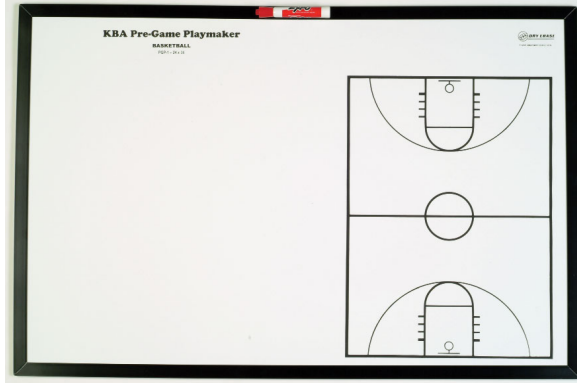

KBA PLAYMAKER WHITEBOARDS

18"X24" | 24"X36"

- Use for pre-game planning to show players how to execute team plays.
- Includes dry erase marker with soft Velcro® to use as the eraser and stores on frame.
- Use on the court or hang in locker rooms.
- Heavy duty aluminum frame with hangers pre-attached for easy hanging.
- Choose layout style / Size: 18"x24" or 24"x36" / Sport / Optional magnetic upgrade. (other sports shown on web)

FULL COURT/FIELD

K1824 FC-(sport) ...$64.95
K2436 FC-(sport) ...$89.95

MAGNETIC OPTION

K1824 FC-M(sport) ...$69.95
K2436 FC-M(sport) ...$99.95

FULL COURT/FIELD & NOTES

K1824 PG-(sport) ...$64.95 ea
K2436 PG-(sport) ...$89.95 ea

MAGNETIC OPTION

K1824 PG-M(sport)...$69.95
K2436 PG-M(sport)...$99.95

MULTI COURTS/FIELDS

K1824MC-(sport)...$64.95 ea
K2436MC-(sport)...$89.95 ea

MAGNETIC OPTION

K1824MC-M(sport)...$69.95
K2436MC-M(sport)...$99.95

(1) Basketball	(1C) NCAA Basketball	(17) NBA Basketball
(3) Soccer	(35) Indoor Soccer	(4) Volleyball
(2) Football Field	(9) Football Single Play	(10) Football Three Stage
(7) Field Hockey	(71) Indoor Field Hockey	(8) Ice Hockey
(6) Baseball Field	(19)Baseball Field/Lineup	(11) Baseball-2Team Lineup
(30) Softball Field	(31) Softball Field/Lineup	(32) Softball-2Team Lineup
(12) Women's Lacrosse	(13) Men's Lacrosse	(21) Handballs

- (15)Free Throw Shot Chart
- (5) Tennis
- (22) Goal Board
- (25) 1 month calendar