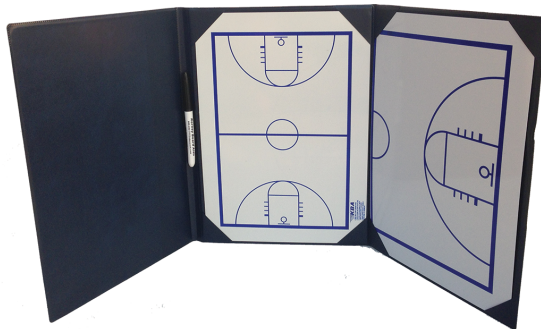

COACH'S PLAYMAKER FOLDER

- 12"x20" vinyl folder
- Two dry erase surface with basketball full court and basketball 1/2 court
- Compartment for organization for papers
- Dry erase pen/ Velcro® eraser attaches inside
- **CTF-1 Basketball..... $29.95 ea**
- **CTF-4 Volleyball**