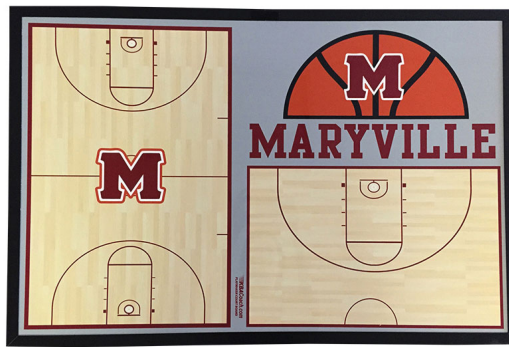

CUSTOM WHITEBOARDS

Same as the same boards as above but customize in team colors, logo and lettering. Choose size/layout/sport. Calendars and Goal Board options available online.

CWCB1824 (18" x 24") .....$95.00 ea
CWCB2436 (24" x 36") .....$150.00 ea
See ideas and easy ordering online at kbacoach.com

Please include this information when ordering.
Size, Layout, Sport, Boundary, Lettering Color and Logo.

*Logos: preferred vector art files - ai or eps format.

(other formats are normally acceptable: pdf, jpeg, psd or png . Stock mascots available upon request).

Place order prior to requesting art proof. Proofs will be emailed and must be approved prior to shipping.