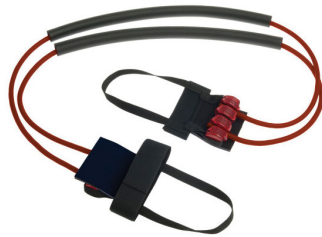

PORTABLE POWER JUMPER®

- Intensify explosive plyometric and vertical jump training
- Improves acceleration, muscular force and athletic performance across a wide range of sports and physical tests.
- Incorporate with weight training to add resistance to eccentric contraction for improved training efficiency and greater muscle development during leg exercises like squats, lunges and deadlifts.
- Features: Three-in-one cable pocket for variable resistance
  Two 5 ft. cables with 40lbs peak resistance each - 80 lbs total resistance.
- Add height and distance to jumps

4-PPJ .....$54.99 ea

PRO POWER JUMPER

Enables athletes to do a series of repeated resistance jumps for intense training. This vertical jump training tool is adjustable to height and capabilities. The 4 strong latex tubes create resistance as the athlete jumps upward & pulls the athlete back to the platform quicker to do more jumps in a short period of time. This allows athletes performs a series of jumps as quickly as possible.... these quick, powerful jumps create tremendous leg power & improve reaction time. Plates sold separately. Build the leg strength needed to improve vertical jump and make athletes a more powerful performer. Includes jumping platform, adjustable belt and resistance tubing. Platform size: 30"x50", covered with non-skid rubber surface with slot on the bottom for weighted plates.

20100.....$535

MEDICINE BALLS

- Durable, weather resistant outer rubber shell
- Throw on any hard surface.
- Textured surface for improved grip.
- Colors vary per weight

PRM2	2 lbs	8"D	$35.00 ea
PRM4	4 lbs	8" D	$45.00 ea
PRM6	6 lbs	9" D	$65.00 ea
PRM12	12 lbs	11" D	$99.00 ea
PRM15	15 lbs	11" D	$135.00 ea
PRM18	18 lbs	11" D	$150.00 ea
PRM25	25 lbs	11" D	$200.00 ea
PRM30	30 lbs	11"D	$250.00 ea