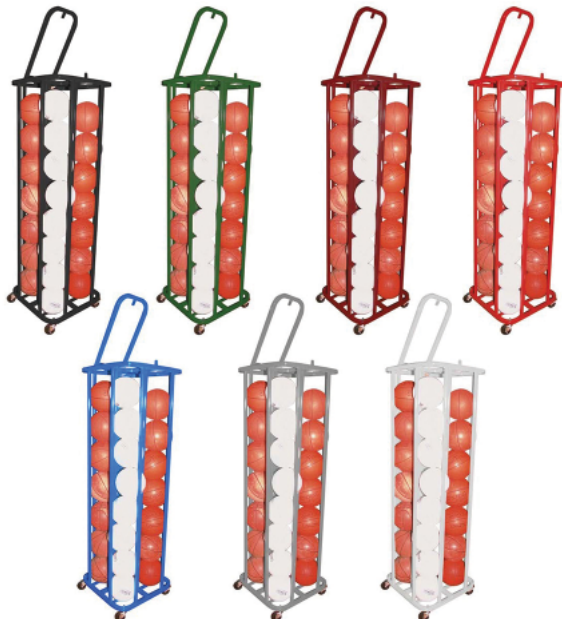

ROL-O-BIN

- Holds up to 20 official basketballs.
- Occupies less than 4 square feet of space.
- Sturdy & lightweight 5/8" tubular steel
- 6 1/2" wheels on back & caster on the front for easy of handling & maneuverability.
- Rolls up & down stairs easily.
- Load or Unload from the top & bottom
- Powder coat finish • No assembly required
- Size: 54.5"x22.5"
- Optional locking device to lock up balls.
- Allow around 12 weeks for shipping.

FOB Freight

ROL-O-BIN .....$599 ea

LOCKING DEVICE .....$99 ea