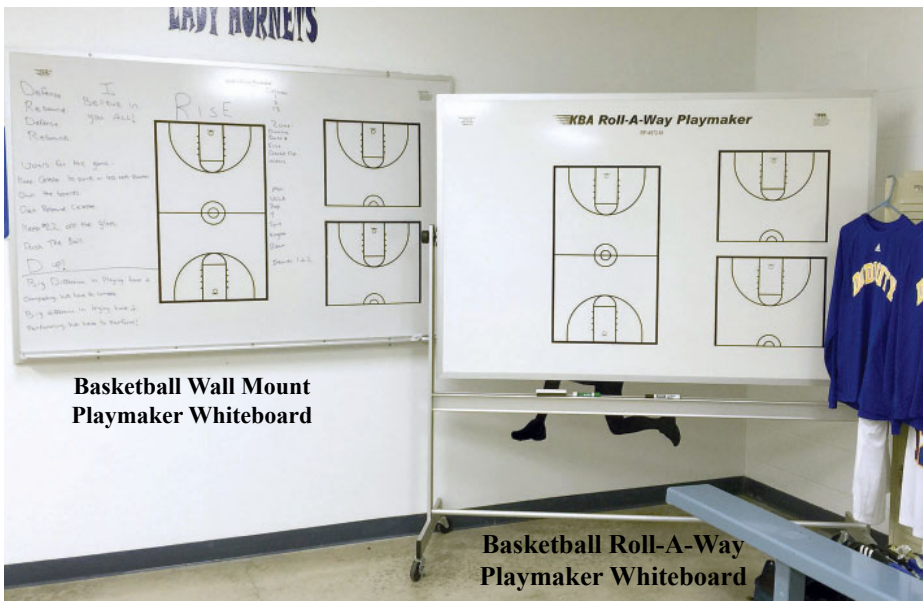

PP-1824-4 Volleyball

PP-1824-3 Soccer

PP1824-2

PP1824-9

Basketball Wall Mount Playmaker Whiteboard

Basketball Roll-A-Way Playmaker Whiteboard

BASKETBALL PLAYMAKER WHITEBOARDS

- Heavy duty aluminum framed, magnetic dry erase whiteboard with tray and printed basketball courts.
- Includes (4) dry erase markers, magnetic pieces with numbering system and eraser.
- Size: 48"x72" (4' x 6')

Wall Mount Basketball Playmaker Whiteboard

- Includes hangers for mounting on wall.

FOB Freight

LR4872M.....\$569 ea 2+ \$549 ea

ROLLING Basketball Playmaker Whiteboard

- Moves easily from locker room to gym
- Heavy duty locking casters.
- Revolving, so you can easily use both sides
- Locking mechanism that holds the board in place
- One side has basketball courts and reverse side is plain whiteboard surface.