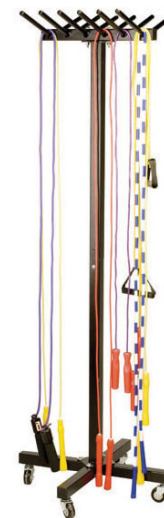

PORTABLE JUMP ROPE RACK

- 12-8" post holds over 200 ropes
- Made of black powder-coated steel tubing
- Rubber casters for easy transport
- 23"L x 23"W x 65"H
- Black

C-JRS12M.....$189.99 ea