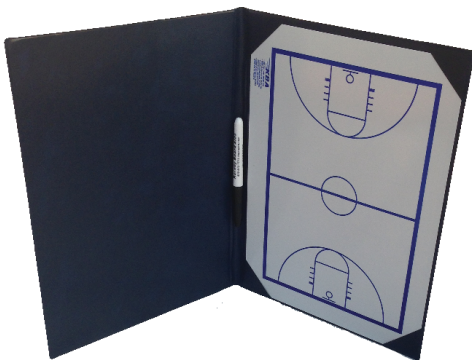

COACH'S PLAYMAKER FOLDER

- 10"x 14" vinyl folder with erasable courts
- Removable white dry erase insert with full court on one side and half court on reverse
- Side compartment for paper storage
- Dry erase pen/ Velcro® eraser attaches inside
- **CDF-1 Basketball.....$26.95 ea**
- **CDF-4 Volleyball**