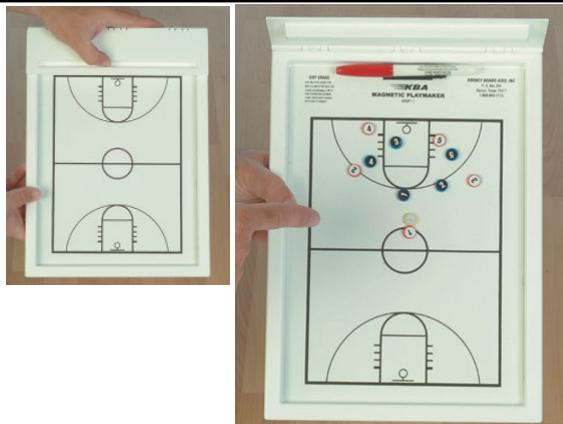

KBA MAGNETIC PLAYMAKER

- Magnetic dry erase marker surface, use magnets for visual planning.
- Includes for players/ball, dry erase marker with velcro® that serves as eraser and attaches under storage lid
- Size: 10" x 15" **See website for court/field options.

MMP-1 Basketball   MMP-1C College B-ball
MMP-1P NBA Bball   MMP-3 Soccer
MMP-4 Volleyball   MMP-2 Football Field
MMP-8 Ice Hockey
$41.95 ea