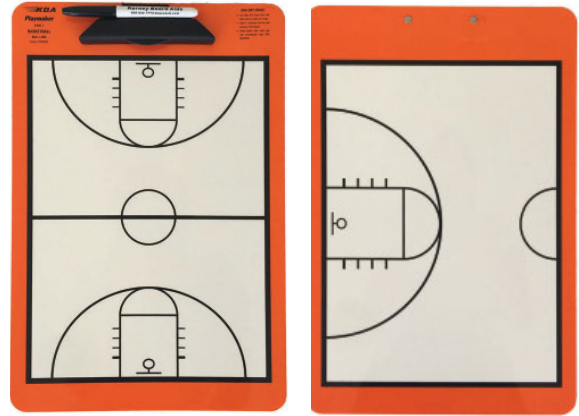

Colors: White, Black, Navy, Red, Blue, Orange, Green, Purple, Maroon, Ath.Yellow, Vegas, Gray