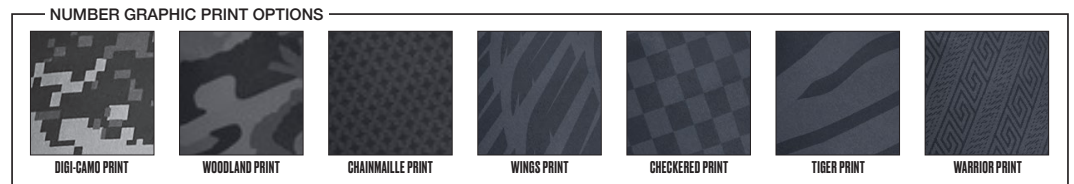

Body width: 24.25", Body length: 27.5" (size large).

For a complete list of College and NFHS Approved embellishments please go to NikeTeam.com.

Shown with
Chevron Stripe option.

CUSTOMIZE IT
 For complete embellishment and pricing options please visit NIKETEAM.COM