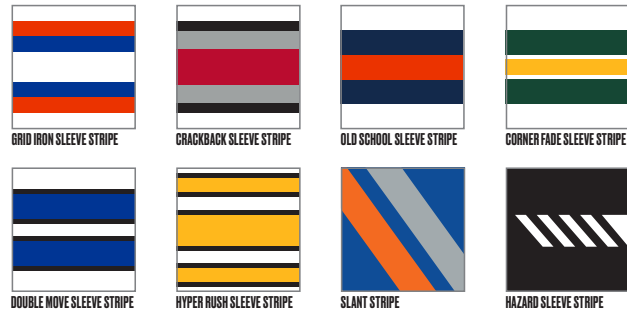

CUSTOMIZE IT
For complete embellishment and pricing options please visit NIKETEAM.COM