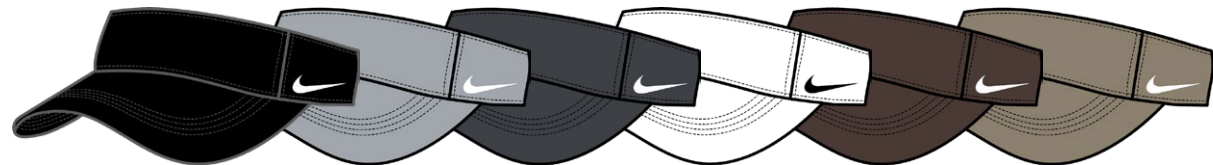

TEAM U NIKE DRY VISOR V2
DC4217 $18.00

Must order in multiples of 3.

SIZES: MISC
FABRIC: 100% polyester.
OFFER DATE: 01/01/21
END DATE: 07/01/23

Dri-FIT visor with pre-curved Aerobill construction for lightweight comfort. Engineered laser perforated ventilation around the entire visor through fabric and liner, with focused density on front crown where it's needed most. Adjustable one-hand quick-adjustable closure with low profile hook and loop fastener and silicone pull tab. Swoosh design trademark in high density embroidery.

010 Black	055 Blue Grey
060 Anthracite/(White)	100 White
237 Baroque Brown	247 Khaki
341 Gorge Green	374 Apple Green
419 College Navy	448 Valor Blue
480 Game Royal	547 Court Purple
657 University Red	669 Deep Maroon
692 Team Maroon	802 Desert Orange
873 Bright Ceramic	891 Team Orange

Sustainable Materials