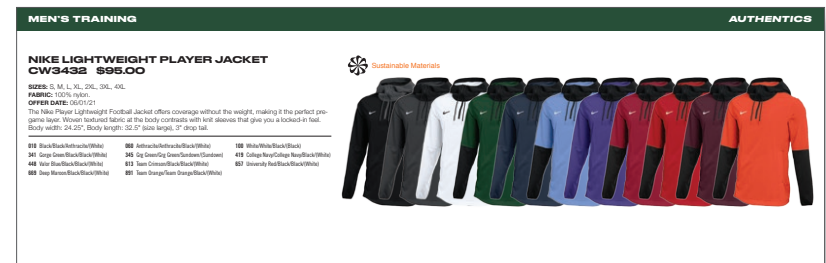

For more information on Nike Sustainability please visit nike.com/sustainability or purpose.nike.com.