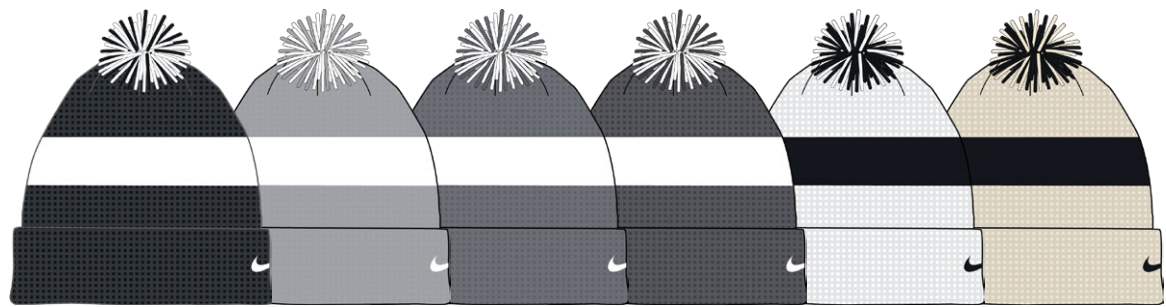

**NIKE TEAM BEANIE POM SL
DH2412 $30.00**

Must order in multiples of 3.

SIZES: One Size – Miscellaneous
FABRIC: 100% acrylic.
OFFER DATE: 06/01/21
END DATE: 07/01/23

010 Black/(White)	012 Wolf Grey/(White)
026 Flint Grey/(White)	060 Anthracite/(White)
100 White/(Black)	120 Natural/(Black)
237 Baroque Brown/(White)	247 Khaki/(Black)
249 Dark Cinder/(White)	341 Gorge Green/(White)
374 Apple Green/(White)	400 Aero Blue/(White)
419 College Navy/(White)	448 Valor Blue/(White)
480 Game Royal/(White)	547 Court Purple/(White)
613 Team Crimson/(White)	657 University Red/(White)
669 Deep Maroon/(White)	692 Team Maroon/(White)
739 University Gold/(White)	765 Yellow Strike/(White)
783 Team Gold/(White)	802 Desert Orange/(White)
873 Bright Ceramic/(White)	891 Team Orange/(White)