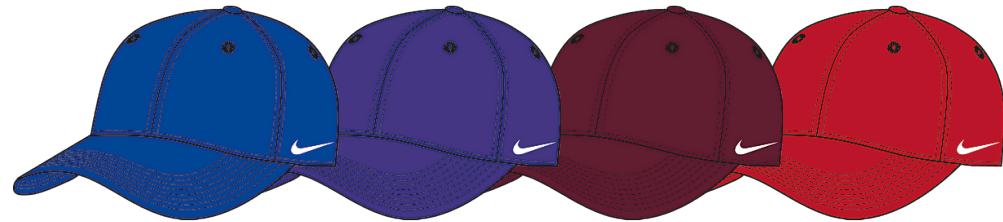

NIKE TEAM DF SWOOSH FLEX CAP
867308 $18.00

Must order in multiples of 3.

SIZES: S/M, M/L, L/XL
FIRST OFFER: 04/01/17
END DATE: 07/01/23

This Swoosh Flex Cap is built in Dri-FIT wool with Classic99 structuring. High density Swoosh design trademark on left side panel. This cap features a Dri-FIT terry sweatband.

010 Black/(White)	060 Anthracite/(White)
100 White/(Black)	341 Gorge Green/(White)
419 College Navy/(White)	493 Game Royal/(White)
545 Court Purple/(White)	610 Team Maroon/(White)
657 University Red/(White)