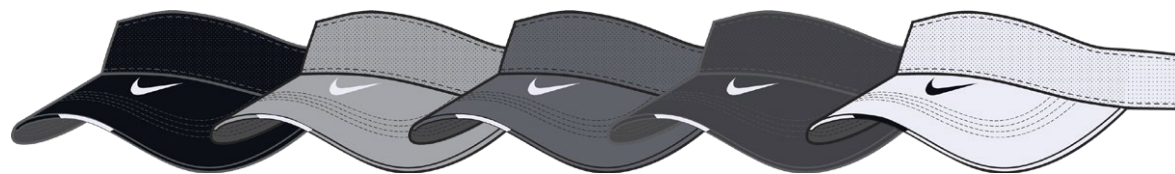

**NIKE TEAM AERO VISOR SL
DH2411 $28.00**

Must order in multiples of 3.

SIZES: S, XL, 1SIZE
FABRIC: 100% polyester.
OFFER DATE: 06/01/21
END DATE: 07/01/23

- 010 Black/(White)
- 026 Flint Grey/(White)
- 100 White/(Black)
- 237 Baroque Brown/(White)
- 249 Dark Cinder/(White)
- 374 Apple Green/(White)
- 419 College Navy/(White)
- 480 Game Royal/(White)
- 613 Team Crimson/(White)
- 669 Deep Maroon/(White)
- 739 University Gold/(White)
- 783 Team Gold/(White)
- 873 Bright Ceramic/(White)

- 012 Wolf Grey/(White)
- 060 Anthracite/(White)
- 120 Natural/(Black)
- 247 Khaki/(Black)
- 341 Gorge Green/(White)
- 400 Aero Blue/(White)
- 448 Valor Blue/(White)
- 547 Court Purple/(White)
- 657 University Red/(White)
- 692 Team Maroon/(White)
- 765 Yellow Strike/(White)
- 802 Desert Orange/(White)
- 891 Team Orange/(White)