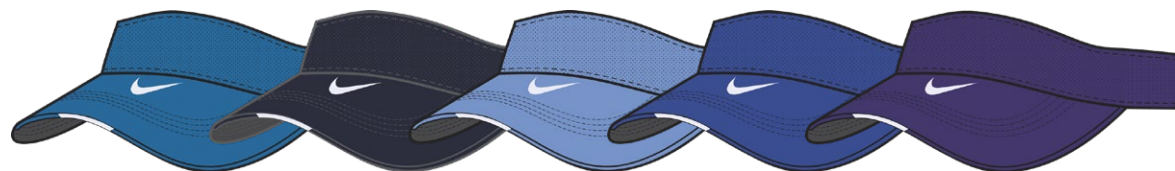

**NIKE TEAM AERO VISOR SL
DH2411 $28.00**

Must order in multiples of 3.

SIZES: S, XL, 1SIZE
FABRIC: 100% polyester.
OFFER DATE: 06/01/21
END DATE: 07/01/23

- 010 Black/(White)
- 026 Flint Grey/(White)
- 100 White/(Black)
- 237 Baroque Brown/(White)
- 249 Dark Cinder/(White)
- 374 Apple Green/(White)
- 419 College Navy/(White)
- 480 Game Royal/(White)
- 613 Team Crimson/(White)
- 669 Deep Maroon/(White)
- 739 University Gold/(White)
- 783 Team Gold/(White)
- 873 Bright Ceramic/(White)

- 012 Wolf Grey/(White)
- 060 Anthracite/(White)
- 120 Natural/(Black)
- 247 Khaki/(Black)
- 341 Gorge Green/(White)
- 400 Aero Blue/(White)
- 448 Valor Blue/(White)
- 547 Court Purple/(White)
- 657 University Red/(White)
- 692 Team Maroon/(White)
- 765 Yellow Strike/(White)
- 802 Desert Orange/(White)
- 891 Team Orange/(White)