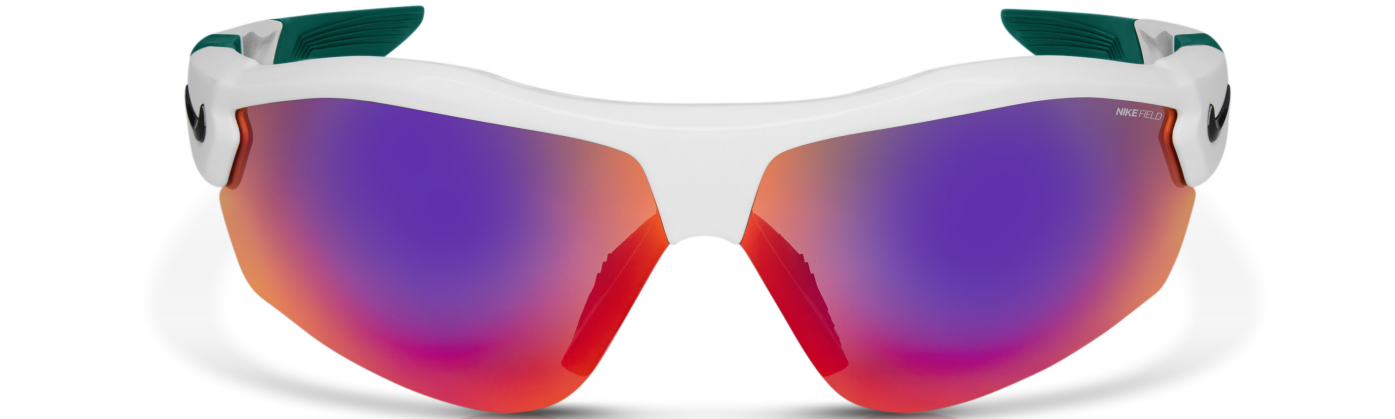

NIKE SHOW X3 TEAM

SHOW OFF YOUR SHADES.

Designed using pro-athlete insights, the Nike Show X3 offers optimum eyewear performance with superior clarity, anti-fogging ventilation, and lightweight, ergonomic comfort.

BENEFITS

- Nike Max Optics Pro reduces light reflection and provides precise vision with hydro-oleophobic coatings to repel water and oil for a clearer view of what's ahead.
- Contoured lens provides deeper coverage
- 8-base curved lens and sport wrap frame offers maximum coverage and light blockage.
- Floating nose pad enhances airflow and absorbs impact.
- Adjustable temples with rubber sleeves give enhanced grip and optimal fit.

PRODUCT DETAILS

- Injected frame material is derived from at least 40% castor bean oil
- 100% UVA/UVB protection