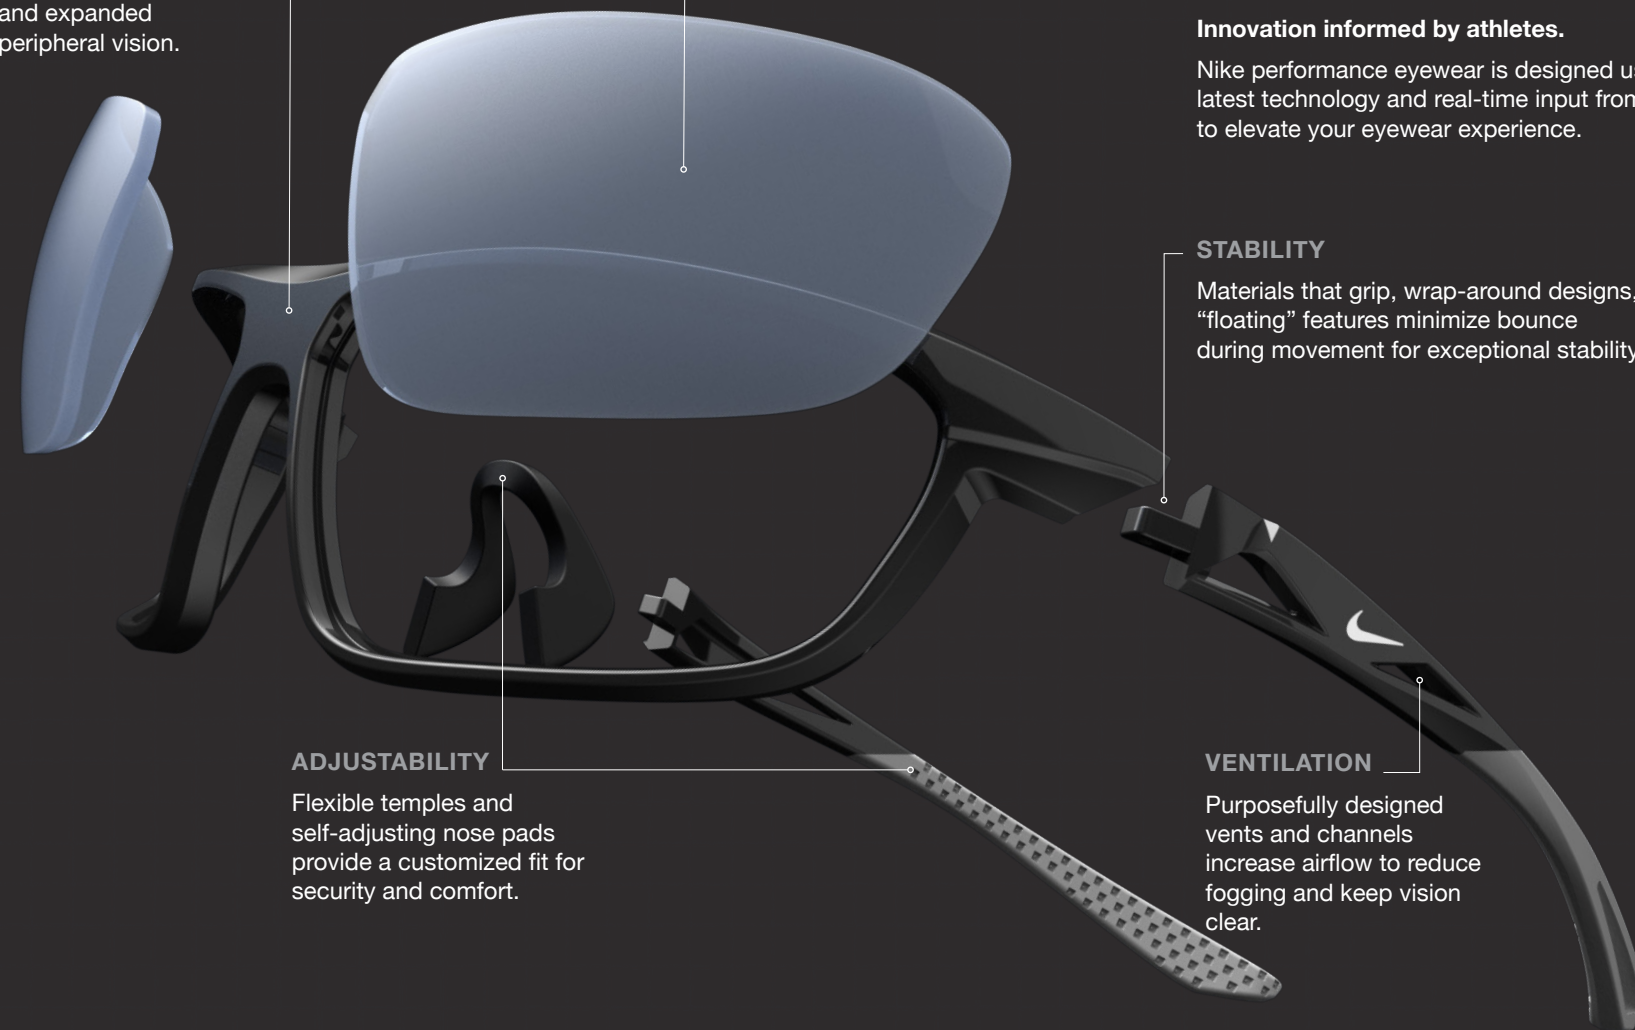

Innovation informed by athletes.

Nike performance eyewear is designed using the latest technology and real-time input from athletes to elevate your eyewear experience.

STABILITY

Materials that grip, wrap-around designs, and “floating” features minimize bounce during movement for exceptional stability.

ADJUSTABILITY

Flexible temples and self-adjusting nose pads provide a customized fit for security and comfort.

VENTILATION

Purposefully designed vents and channels increase airflow to reduce fogging and keep vision clear.