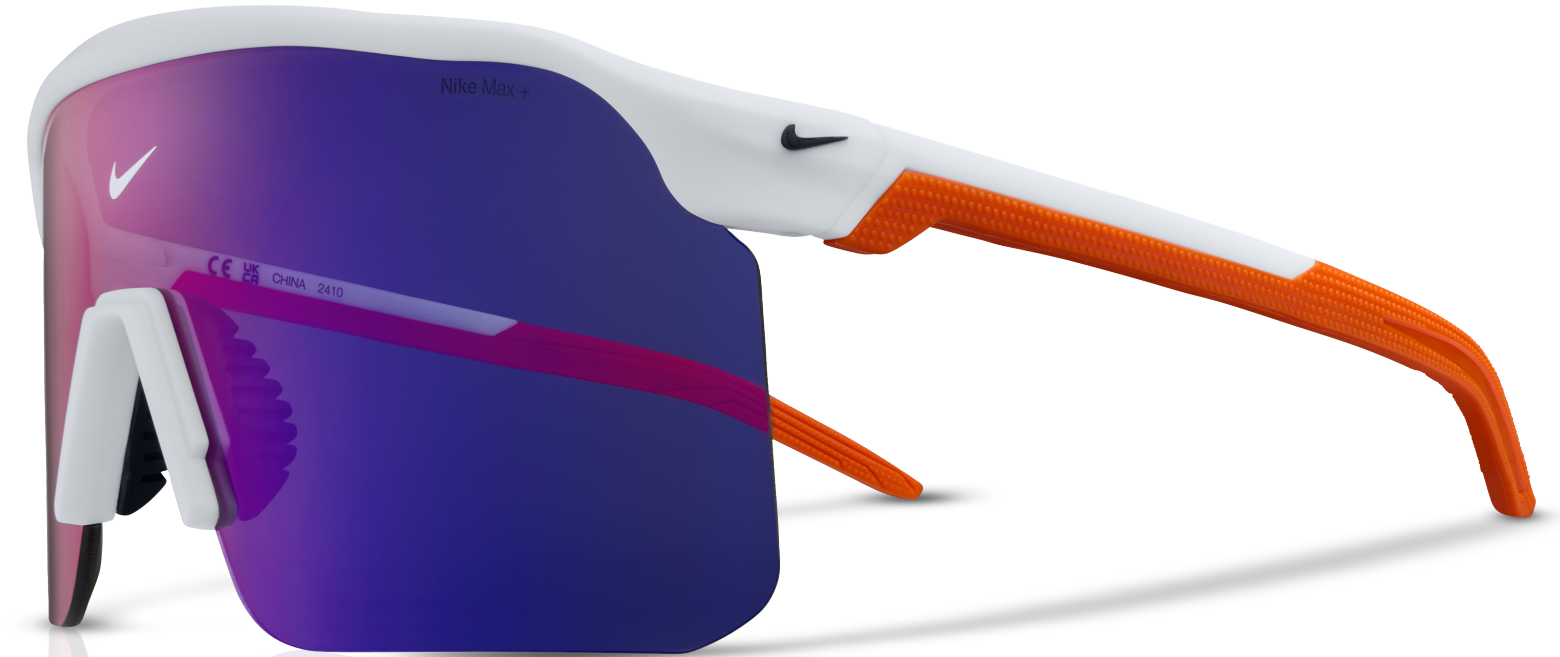

NIKE EXPEDITION SHIELD TEAM

LOCKED-IN FOCUS

The Nike Expedition Shield perfectly balances sport and style, inspired by the intersection where both paths converge— like your own dynamic lifestyle. Its expansive wrap lens, minimalist top bar, and textured grip nose pad are designed to complement your versatility. With Nike Max Optics™ experience distraction-free clarity for wherever the day may lead you.

BENEFITS

- Nike Max Optics Pro reduces light reflection and provides precise vision with hydro-oleophobic coatings to repel water and oil for a clearer view of what's ahead.
- 5-base curved shield offers medium coverage with moderate peripheral light blockage.
- Ventilated rubber nose bridge reduces fogging.
- Soft, injected rubber inlay temples provide stability and grip.

PRODUCT DETAILS

- Injected frame material is derived from at least 40% castor bean oil
- 100% UVA/UVB protection

Included case