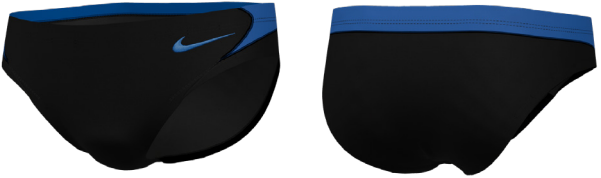

494 game royal