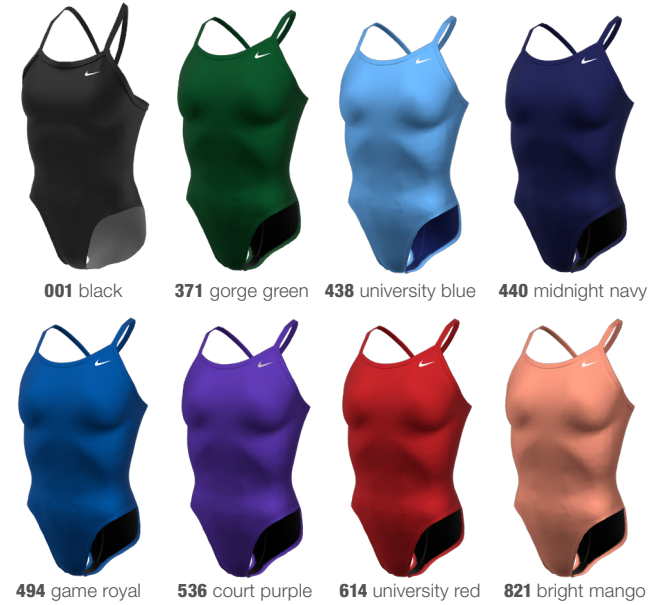

NIKE HYDRASTRONG

001 black   371 gorge green   438 university blue   440 midnight navy
494 game royal   536 court purple   614 university red   821 bright mango

NESSA001

NIKE SWIM HYDRASTRONG SOLID FASTBACK ONE PIECE

- **53% POLYESTER / 47% PBT**
- **100% POLYESTER LINING**
- **NIKE HYDRASTRONG FABRIC** provides long-lasting durability, swim after swim
- **FULLY LINED** for better fit, comfort, and a secure feel
- **WIDE STRAPS** offer high-support, and are ideal for maximum compression and locked in feel
- **HIGH-CUT LEG** sits well above the hips, allowing for the widest range of movement
- **FLATLOCK SEAMS** help reduce chafing
- **CLASSIC BOTTOM COVERAGE**
- **EMBROIDERED SWOOSH**