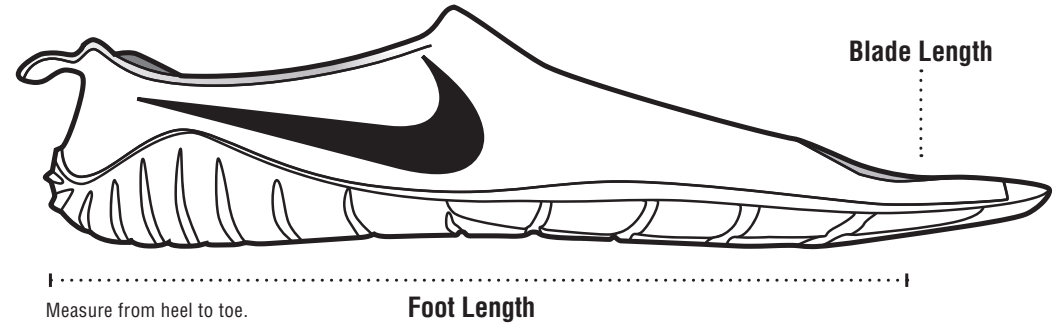

NIKE SWIM FINN

Step One: Measure Yourself

Step Two: Find Your Size

Use your measurements and the chart below to determine your fin size.

MEN'S

SIZE	
XXS	US 3-5 UK 2-4 EU 35-37.5
XS	US 5-7 UK 4.5-6 EU 37.5-40
S	US 7-9 UK 6-8 EU 40-42.5
M	US 9-10.5 UK 8-9.5 EU 42.5-44.5
L	US 10.5-12 UK 9.5-11 EU 44.5-46
XL	US 12-14 UK 11-13 EU 46-48.5

WOMEN'S

XXS	US 5-6.5 UK 2.5-4 EU 35-37
XS	US 6.5-8.5 UK 4-6 EU 37-39
S	US 8.5-10.5 UK 6-8 EU 39-43
M	US 10.5-12 UK 8-9.5 EU 43-44
L	US 12-14 UK 9.5-11.5 EU 44-46.5

	FOOT LENGTH	BLADE LENGTH
IN	8.25 - 9	2
CM	21 - 23	5
IN	9 - 10	2.25
CM	23 - 25	5.5
IN	10 - 10.5	2.25
CM	25 - 26	6
IN	10.5 - 11	2.5
CM	26 - 28	6.5
IN	11 - 11.5	2.5
CM	28 - 29	6.5
IN	11.5 - 12.25	2.75
CM	29 - 31	7
IN	8.25 - 9	2
CM	21 - 23	5
IN	9 - 10	2.25
CM	23 - 25	5.5
IN	10 - 10.5	2.25
CM	25 - 26	6
IN	10.5 - 11	2.5
CM	26 - 28	6.5
IN	11 - 11.5	2.5
CM	28 - 29	6.5