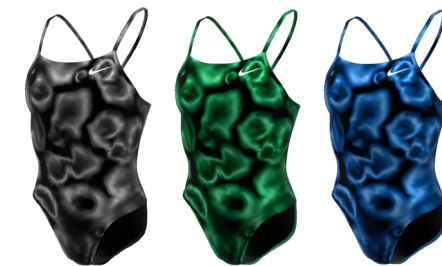

NIKE HYDRASTRONG

001 black 313 court green 494 game royal