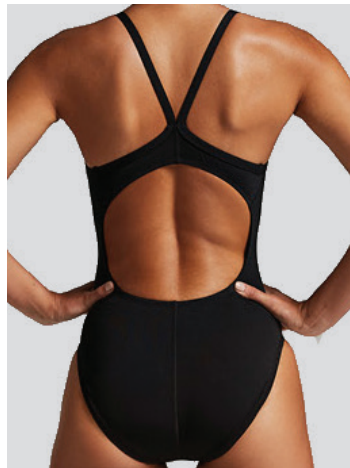

JAMMER

FASTBACK

LACE UP TIE BACK

RACERBACK

CUT-OUT

NIKE SWIM FIT GUIDE

Use the chart below to determine your size. If you're on the borderline between two sizes, order the smaller size for a tighter fit or the larger size for a looser fit. If your measurements for hips and waist correspond to two different suggested sizes, order the one indicated by your hip measurement.