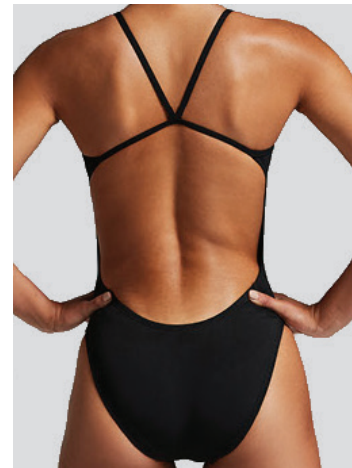

JAMMER

FASTBACK

LACE UP TIE BACK

RACERBACK

CUT-OUT

NIKE SWIM FIT GUIDE

Use the chart below to determine your size. If you're on the borderline between two sizes, order the smaller size for a tighter fit or the larger size for a looser fit. If your measurements for hips and waist correspond to two different suggested sizes, order the one indicated by your hip measurement.