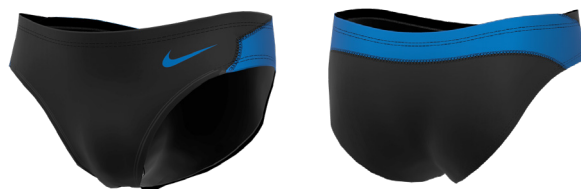

494 game royal

SIZES 24-38