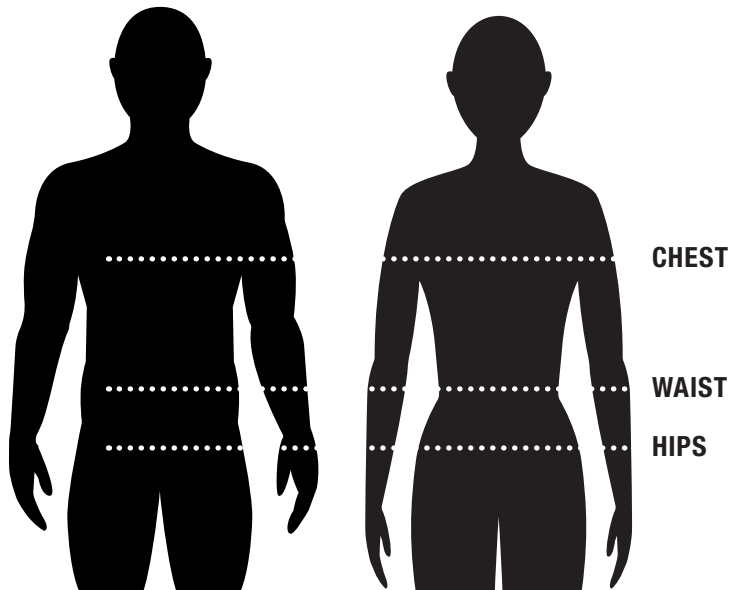

NIKE SWIM PARKA

Step One: Measure Yourself

CHEST/BUST

Measure around the fullest part of your chest, keeping the tape horizontal.

WAIST

Measure around the narrowest part (typically the small of your back and where your body bends side to side).

HIPS

Measure around the fullest part of your hips, keeping the tape horizontal.

Step Two: Find Your Size

Use the chart below to determine your size. If you're on the borderline between two sizes, order the smaller size for a tighter fit or the larger size for a looser fit. If your measurements for hips and waist correspond to two different suggested sizes, order the one indicated by your hip measurement.

SIZE		CHEST	WAIST	HIPS
XS	IN	32.5 - 35.5	26 - 29	32 - 35
	CM	82.5 - 90	66 - 73.5	81 - 89
S	IN	35.5 - 38.5	29 - 32	35 - 38
	CM	90 - 98	73.5 - 81	89 - 96.5
M	IN	38.5 - 41.5	32 - 35	38 - 41
	CM	98 - 105.5	81 - 89	96.5 - 104
L	IN	41.5 - 44.5	35 - 38	41 - 44
	CM	105.5 - 113	89 - 96.5	104 - 112
XL	IN	44.5 - 47.5	38 - 41	44 - 47
	CM	113 - 120.5	96.5 - 104	112 - 119.5
XXL	IN	47.5 - 50.5	41 - 44	47 - 50
	CM	120.5 - 128.5	104 - 112	119.5 - 127