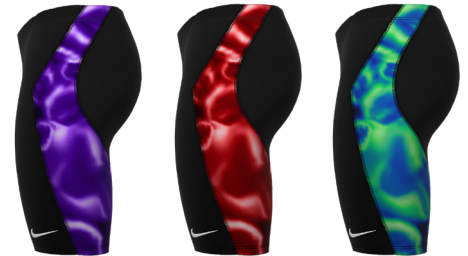

845 team orange

SIZES 20-38

NIKE HYDRASTRONG

001 black

313 court green

494 game royal

536 court purple

614 university red