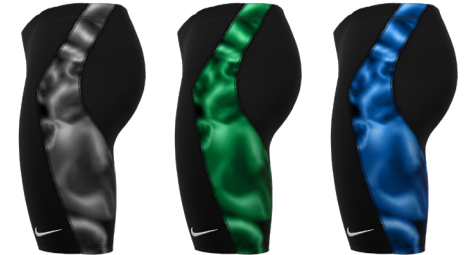

NIKE HYDRASTRONG

001 black

313 court green

494 game royal