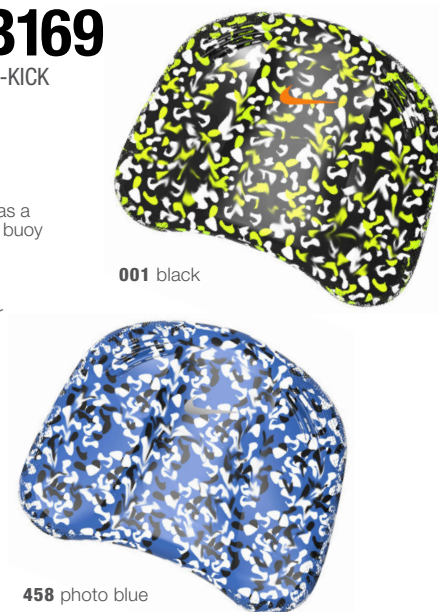

SIZES OS

919 black / photo blue

NESSB169

NIKE SWIM PULL-KICK REGRIND

- ▶ **100% EVA FOAM**
- ▶ **2-IN-1 DESIGN** provides dual use as a kickboard and pull buoy
- ▶ **COMPACT SIZE** travels easily
- ▶ **STREAMLINED SHAPE** encourages proper body position

SIZES OS

001 black

458 photo blue

NESSD129

NIKE SWIM QUICK-DRY SWIM TOWEL LARGE 16" x 32"

- ▶ **84% RECYCLED POLYESTER** 12% NYLON, 4% POLYESTER
- ▶ **ULTRA-SOFT FABRIC** dries super fast
- ▶ **COMPACT & LIGHTWEIGHT** for ease during travel
- ▶ **SNAP LOOP** so you can hang and dry towel on the go
- ▶ **MACHINE WASHABLE** for convenience
- ▶ **75% RECYCLED CONTENT** by weight which reduces waste and our carbon footprint