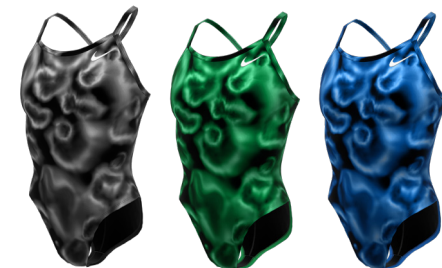

NIKE HYDRASTRONG

001 black 313 court green 494 game royal