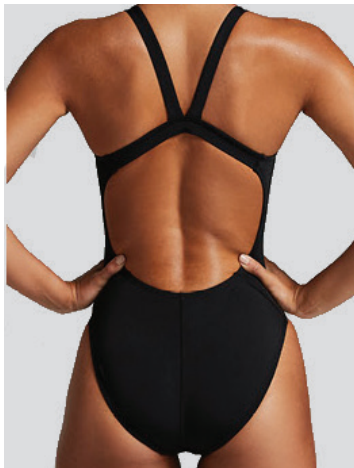

MEN'S & WOMEN'S PERFORMANCE SWIMWEAR CHASSIS GUIDE

FASTBACK