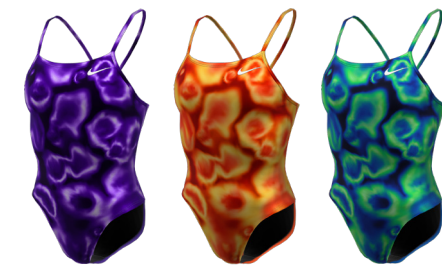

536 court purple 845 team orange 903 blue green