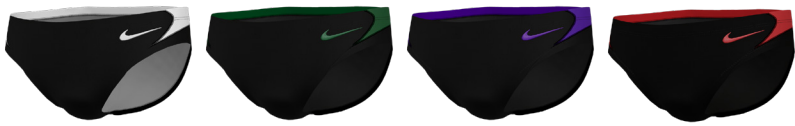

011 black/white   **371** gorge green   **536** court purple   **614** university red