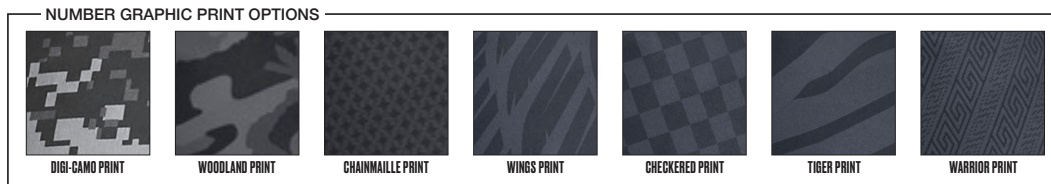

NIKE DIGITAL HYPERELITE H8 SHORT DC7679 BLANK/SUBLIMATION $87.00

SIZES: XS, S, M, L, XL, 2XL *15% upcharge for 3XL
FABRIC: 92% polyester/8% spandex.
OFFER DATE: 10/01/21
END DATE: 10/01/25

Go all out in the Nike HyperElite H8 Shorts. Lightweight, 4-way stretch fabric is made with recycled fibers and moves with you whether you're on the attack or playing defense. Nike Dri-FIT technology moves sweat away from your skin for quicker evaporation, helping you stay dry and comfortable. Side vents are designed for maximum range of motion. Find the perfect fit with an elastic waistband and adjustable drawcord. Customize your look with bold color-blocking options and your logo or player number on the lower right leg. Choose from more than 30 colorways for a team-right look.

Hip width: 21.75" (size medium), Inseam length: 5" (all sizes).

For a complete list of College and NFHS approved embellishments please go to NikeTeam.com.