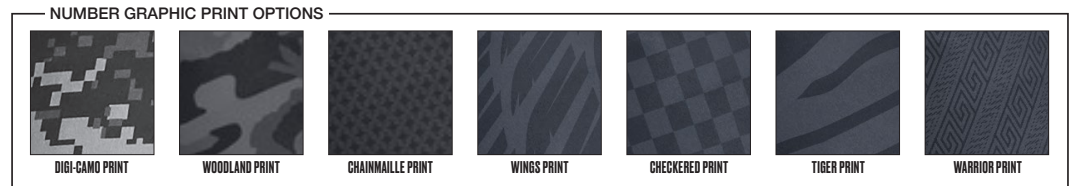

**NIKE DIGITAL HYPERELITE H8 KILT
DC7676 BLANK/SUBLIMATION $77.00**

SIZES: XS, S, M, L, XL, 2XL *15% upcharge for 3XL
FABRIC: 92% polyester/8% spandex.
OFFER DATE: 10/01/21
END DATE: 10/01/25

The Nike HyperElite H8 Kilt features built-in compression shorts underneath to keep the garment in place, while mesh insets help you stay cool. Lightweight, 4-way stretch fabric is made with recycled fibers and moves with you whether you're on the attack or playing defense. Nike Dri-FIT technology moves sweat away from your skin for quicker evaporation, helping you stay dry and comfortable. Built-in compression shorts have a 4" inseam and hug your body for a secure fit. Customize the feel with a gripper waistband and a drawcord at the waist. Customize your look with bold colorblocking and graphic options and a custom logo or number on the lower right hem. Choose from over 30 colorways for a team-right look. Slim fit for a tailored feel. Angled stripe option for NCAA only. Vertical side stripe option for NFHS only. **Hip width: 21.25", Front length: 14", Back length: 14.75" (size medium).**

For a complete list of College and NFHS approved embellishments please go to NikeTeam.com.