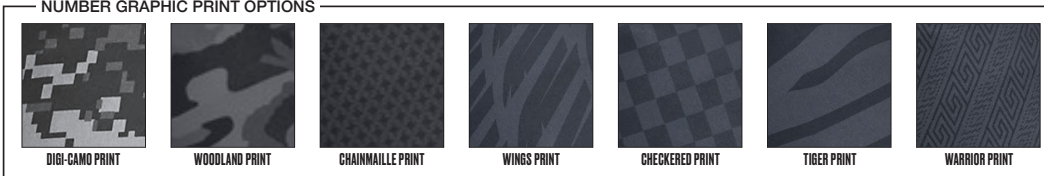

NUMBER GRAPHIC PRINT OPTIONS