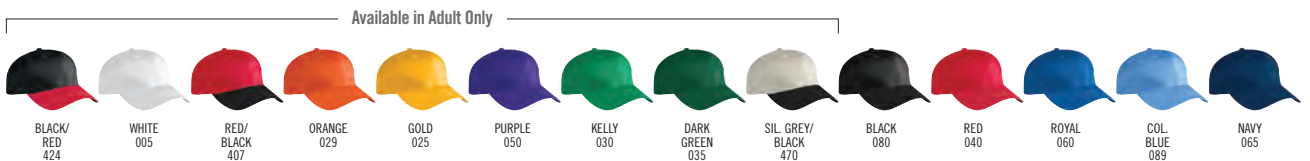

ATHLETIC MESH CAP

6235 Adult One Size MSRP 9.40
6236 Youth One Size MSRP 9.40

- 100% polyester athletic mesh with tricot backing
- Low-profile
- Pro-model
- Curved visor
- Gray undervisor
- Hook-and-loop adjustable

SIX-PANEL COTTON TWILL LOW-PROFILE CAP

6204 Adult One Size MSRP 6.40
6206 Youth One Size MSRP 6.40

- 100% cotton twill
- Low-profile
- Pro-model
- Curved visor
- Snapback adjustable