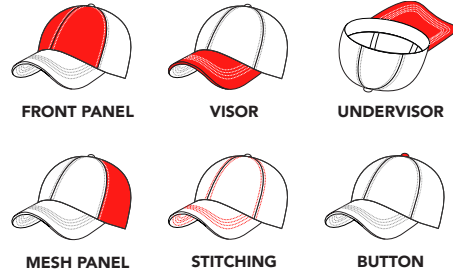

CUSTOMIZABLE COMPONENTS