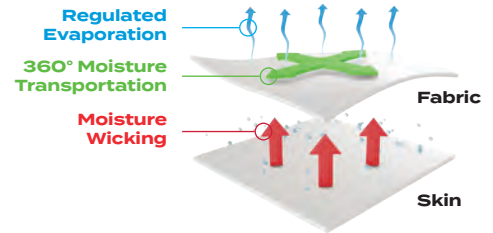

6260 Adult One Size MSRP 11.00

- 100% polyester
- Curved visor
- Hook-and-loop adjustable

BLACK/ WHITE 420

RED/ WHITE 400

ROYAL/ WHITE 280

NAVY/ WHITE 301

Chemical Free Fabric
Technology Engineered to
Manage Heat & Moisture to
Keep You Cool

Patented Fabric Technology

PERFORATED COOLCORE® VISOR

P500 Adult One Size MSRP 17.00

- 96% polyester/4% spandex tech twill
- Mesh sweatband with Coolcore® technology
- 2-inch crown
- Curved visor
- Contrast color undervisor
- Perforated side panels with contrast color underlay