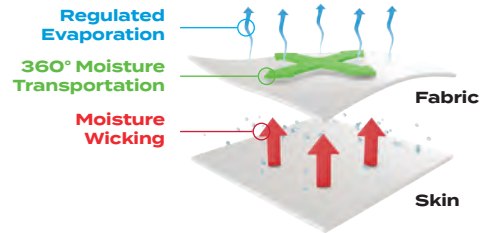

RED/
WHITE/
RED
125

ROYAL/
WHITE/
ROYAL
126

SILVER/
WHITE/
SILVER
79Q

WHITE
005

222591

Chemical Free Fabric
Technology Engineered to
Manage Heat & Moisture to
Keep You Cool

Patented Fabric Technology

**COOLCORE®
SIDELINE SNAPBACK CAP**