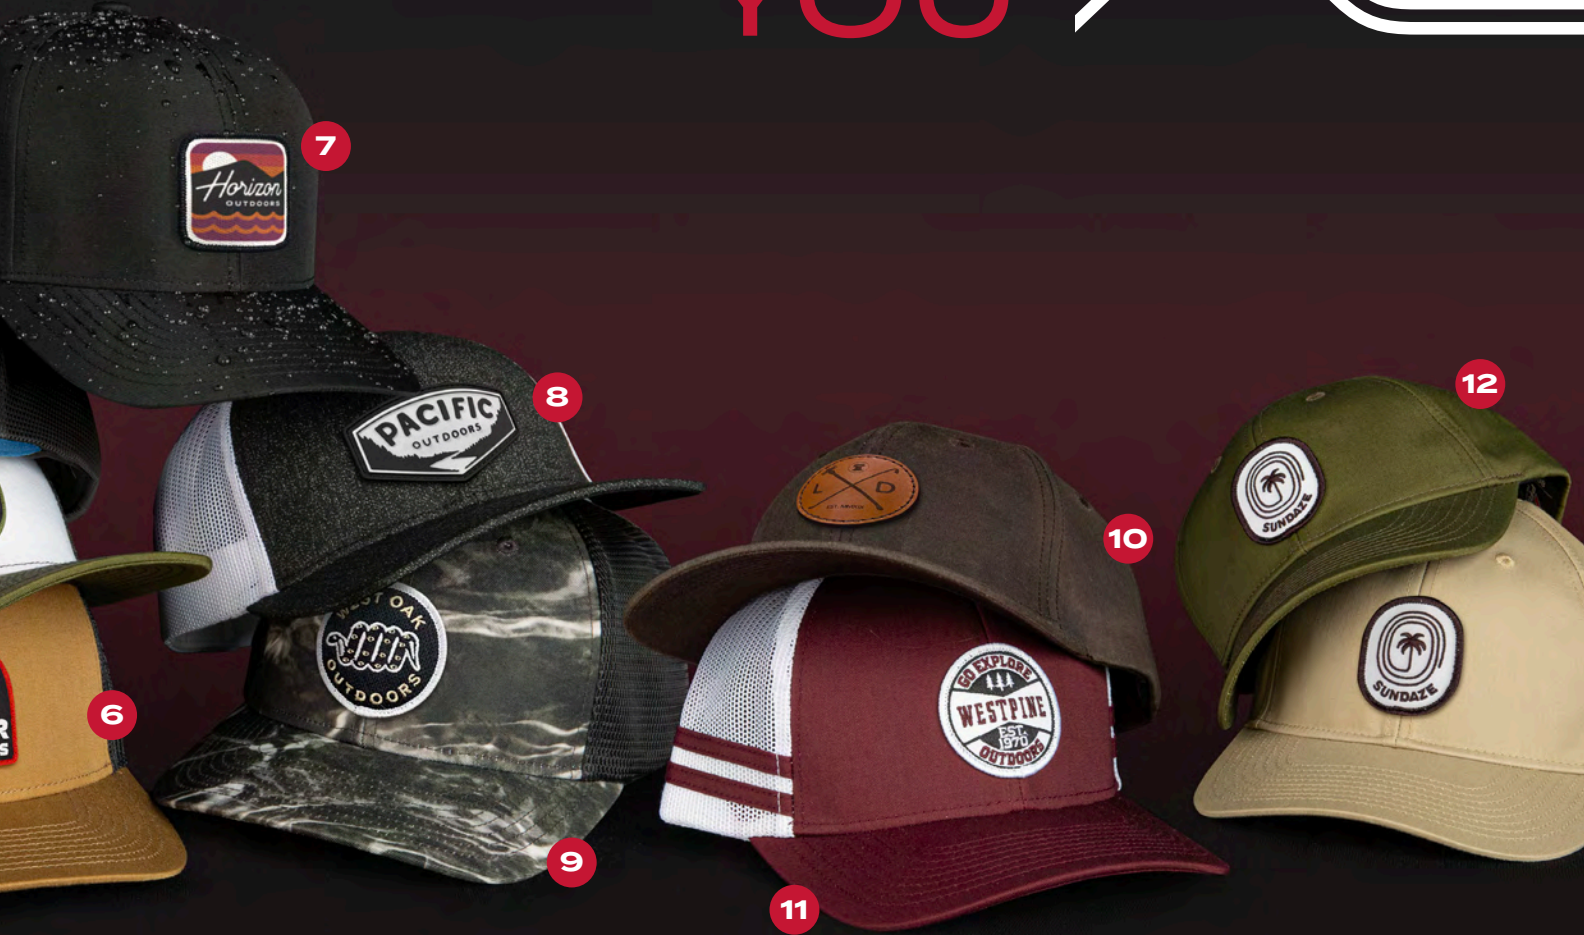

BUILT FOR YOU

LINE-UP

6	ON FIELD	54	TRUCKER STRETCHFIT
24	SIDELINE	58	LIFESTYLE
26	VISORS	76	BEANIES
29	WIDE BRIM	86	CUSTOM DIRECT
31	OUTDOOR	90	CUSTOM SERIES
36	TRUCKER SNAPBACK	96	DECORATION

AUGUSTASPORTSWEAR.COM

Prices subject to change without notice.
©2024 Augusta Sportswear, Inc.