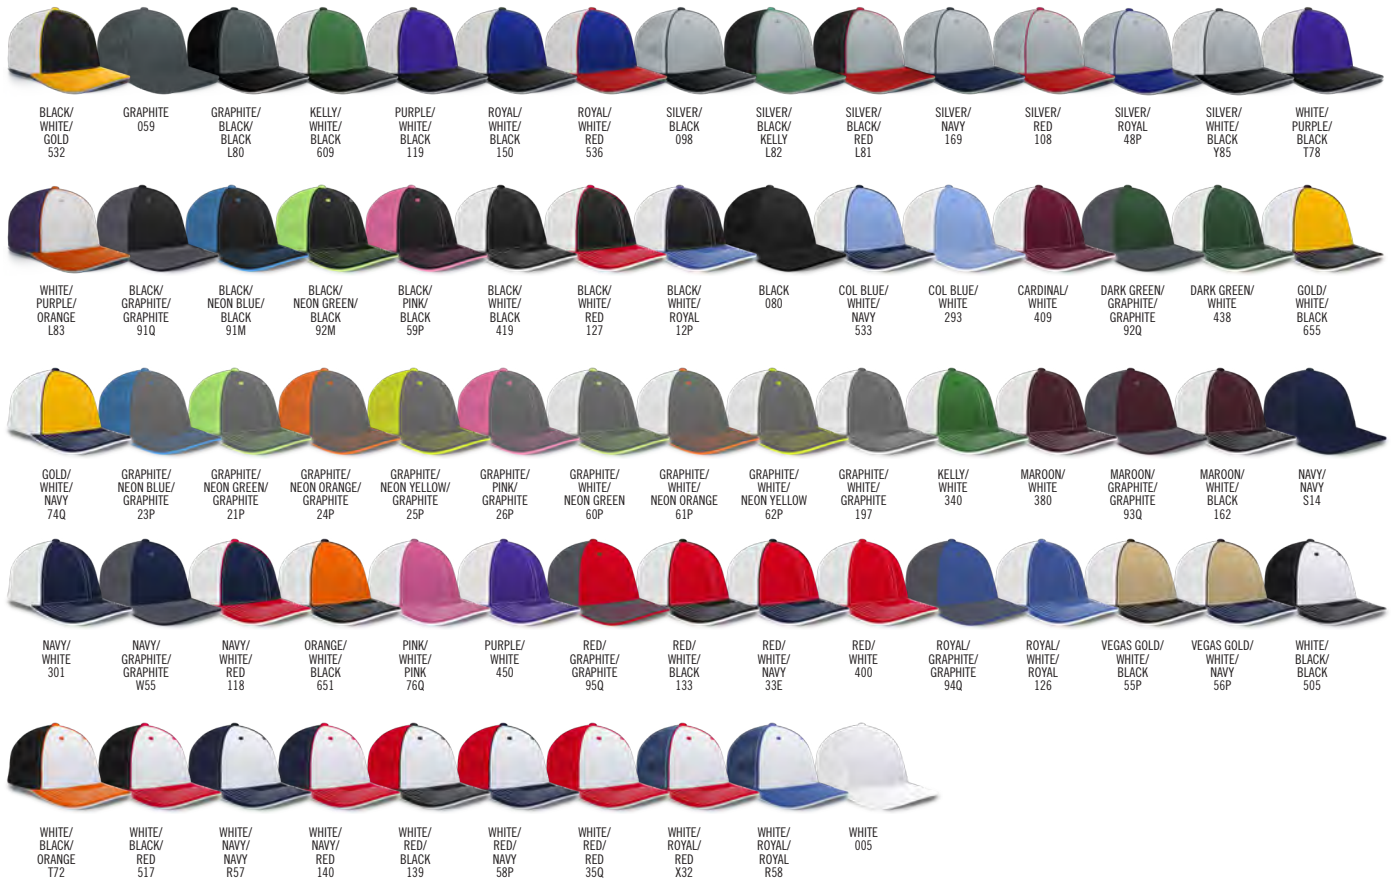

HEADWEAR | TRUCKER STRETCHFIT

**PERFORATED
HOOK-AND-LOOP ADJUSTABLE CAP**

P747 Adult One Size MSRP 19.40

- Sublimated heathered, lightweight polyester blend
- A-Flex® stretch sweatband
- Perforated back panels
- Low-profile, structured crown
- Curved visor
- Black undervisor
- Front panel eyelets
- Pro-stitched finish
- Hook-and-loop adjustable