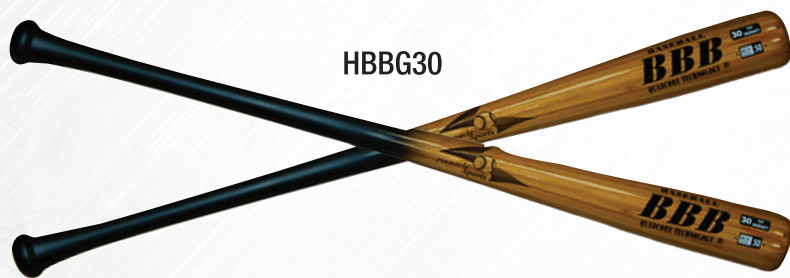

Our Adult 100-Day Warranty Hybrid Bamboo/Maple baseball bats are BBCOR certified and approved for high school and college game play.

SWING FOR THE YARD

HYBRID

HYBRID

These bats come in sizes that range from 30" to 34" with one-inch increments in between, and are available in two different models—243 and 271. The 271 model is a very smooth with a balanced swing weight, whereas the 243 is an end loaded model. Both models come with a no-slip, rubberized coated handle.

\$79.99

**HBBG
HYBRID 271**

HYBRID 271 HBBG
SIZES: 31" / 32" / 33" / 34"
BARREL: MEDIUM
HANDLE: 15/16"

**HWBN
HYBRID 243**

HYBRID 243 HWBN
SIZES: 32" / 33" / 34"
BARREL: LONG
HANDLE: 7/8"

**HCBN
HYBRID 271**

HYBRID 271 HCBN
SIZES: 31" / 32" / 33" / 34"
BARREL: MEDIUM
HANDLE: 15/16"

**HBBN
HYBRID 271**

HYBRID 271 HBBN
SIZES: 30" / 31" / 32" / 33" / 34"
BARREL: MEDIUM
HANDLE: 15/16"

[QUADCORE]

30-DAY WARRANTY

\$49.99

HBBG30

HBBG30
SIZES: 31" / 32" / 33"
BARREL: MEDIUM
HANDLE: 15/16"

HBBN30

HBBN30
SIZES: 29" / 30" / 31" / 32" / 33" / 34"
BARREL: MEDIUM
HANDLE: 15/16"

HWBB30

HWBB30
SIZES: 30" / 31" / 32" / 33"
BARREL: MEDIUM
HANDLE: 15/16"