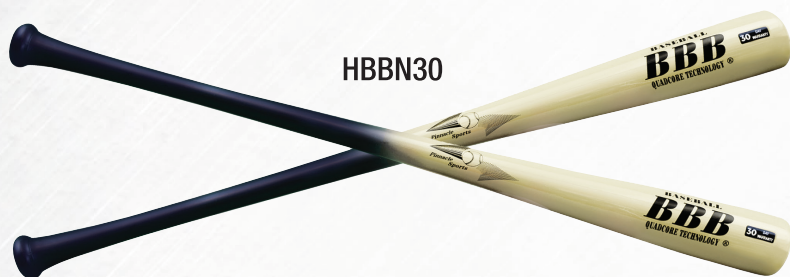

Our Adult 100-Day Warranty Hybrid Bamboo/Maple baseball bats are BBCOR certified and approved for high school and college game play.

SWING FOR THE YARD

HYBRID

HYBRID

These bats come in sizes that range from 30" to 34" with one-inch increments in between, and are available in two different models—243 and 271. The 271 model is a very smooth with a balanced swing weight, whereas the 243 is an end loaded model. Both models come with a no-slip, rubberized coated handle.

\$79.99

**HBBG
HYBRID 271**

HYBRID 271 HBBG
SIZES: 31" / 32" / 33" / 34"
BARREL: MEDIUM
HANDLE: 15/16"

**HWBN
HYBRID 243**

HYBRID 243 HWBN
SIZES: 32" / 33" / 34"
BARREL: LONG
HANDLE: 7/8"

**HCBN
HYBRID 271**

HYBRID 271 HCBN
SIZES: 31" / 32" / 33" / 34"
BARREL: MEDIUM
HANDLE: 15/16"

**HBBN
HYBRID 271**

HYBRID 271 HBBN
SIZES: 30" / 31" / 32" / 33" / 34"
BARREL: MEDIUM
HANDLE: 15/16"

[QUADCORE]

30-DAY WARRANTY

\$49.99

HBBG30

HBBG30
SIZES: 31" / 32" / 33"
BARREL: MEDIUM
HANDLE: 15/16"

HBBN30

HBBN30
SIZES: 29" / 30" / 31" / 32" / 33" / 34"
BARREL: MEDIUM
HANDLE: 15/16"

HWBB30

HWBB30
SIZES: 30" / 31" / 32" / 33"
BARREL: MEDIUM
HANDLE: 15/16"