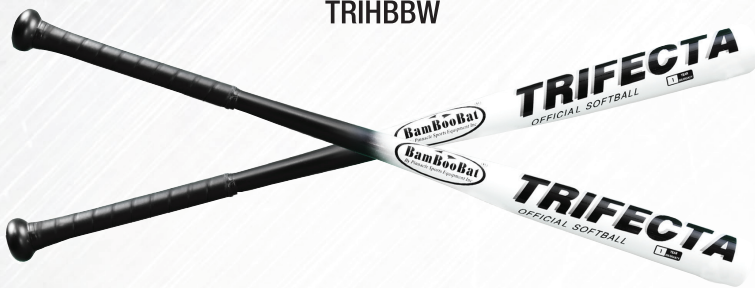

TRIFECTA

OFFICIAL SOFTBALL

ONE-YEAR WARRANTY

$129.99

TRIHBBW

COMPOSITION: BAMBOO / HICKORY

BARREL: LONG

KNOB/TAPER: MEDIUM

SIZE: 34"