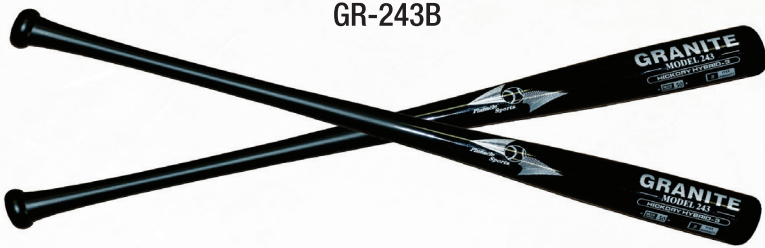

PET-HNBN243LG

PET-HNBN243LG
COLOR: Navy/Natural
SIZES: 32" - 34"
BARREL: X-Large
HANDLE: Thin

PET-HNBN243TG

PET-HNBN243TG
COLOR: Navy/Natural
SIZES: 32" - 34"
BARREL: X-Large
HANDLE: Thin

The Granite Series from Pinnacle Sports Equipment, Inc. is available in three turning styles and three colors. It is the most durable and lightweight baseball bat on the market. It comes with a **TWO-YEAR** manufacturer's limited warranty.

STRENGTHEN YOUR GAME

GRANITE

GRANITE

\$149.99

BBCOR
CERTIFIED .50

GR-243B

COMPOSITION: Proprietary Bamboo
Laminated Construction
BARREL: Varies by model
CONTOUR: Varies by model
KNOB/TAPER: Varies by model
HANDLE: Varies by model

GR-271W

GR-243
SIZES: 32" / 33" / 34"
BARREL: LARGE
HANDLE: THIN

GR-SQ29

GR-271
SIZES: 31" / 32" / 33"
BARREL: MEDIUM
HANDLE: THIN

GR-SQ29
SIZES: 31" / 32" / 33"
BARREL: LARGE
HANDLE: STRAIGHT

Our Adult 100-Day Warranty Hybrid Bamboo/Maple baseball bats are made with the highest quality materials available. We use a proprietary mix of different types of bamboo which creates a very durable and weight appropriate bat for players ages 13 years old to adult.

Our Adult 100-Day Warranty Hybrid Bamboo/Maple baseball bats are BBCOR certified and approved for high school and college game play.

SWING FOR THE YARD

HYBRID

HYBRID

These bats come in sizes that range from 30" to 34" with one-inch increments in between, and are available in two different models—243 and 271. The 271 model is a very smooth with a balanced swing weight, whereas the 243 is an end loaded model. Both models come with a no-slip, rubberized coated handle.