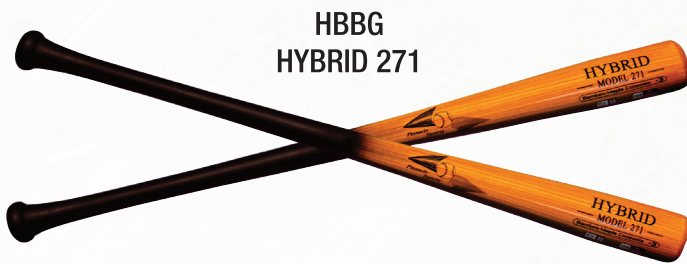

GR-271W

GR-243
SIZES: 32" / 33" / 34"
BARREL: LARGE
HANDLE: THIN

GR-SQ29

GR-271
SIZES: 31" / 32" / 33"
BARREL: MEDIUM
HANDLE: THIN

GR-SQ29
SIZES: 31" / 32" / 33"
BARREL: LARGE
HANDLE: STRAIGHT

Our Adult 100-Day Warranty Hybrid Bamboo/Maple baseball bats are made with the highest quality materials available. We use a proprietary mix of different types of bamboo which creates a very durable and weight appropriate bat for players ages 13 years old to adult.

Our Adult 100-Day Warranty Hybrid Bamboo/Maple baseball bats are BBCOR certified and approved for high school and college game play.

SWING FOR THE YARD

HYBRID

HYBRID

These bats come in sizes that range from 30" to 34" with one-inch increments in between, and are available in two different models—243 and 271. The 271 model is a very smooth with a balanced swing weight, whereas the 243 is an end loaded model. Both models come with a no-slip, rubberized coated handle.

\$79.99

**HBBG
HYBRID 271**

HYBRID 271 HBBG
SIZES: 31" / 32" / 33" / 34"
BARREL: MEDIUM
HANDLE: 15/16"

**HWBN
HYBRID 243**

HYBRID 243 HWBN
SIZES: 32" / 33" / 34"
BARREL: LONG
HANDLE: 7/8"

**HCBN
HYBRID 271**