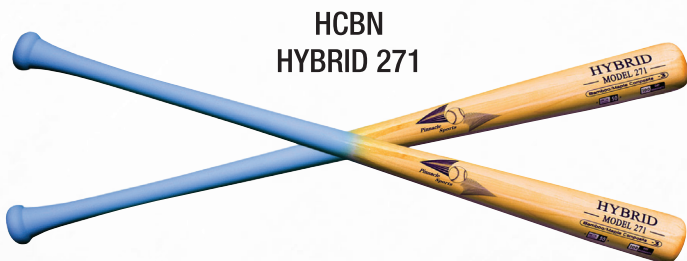

GR-271W

GR-243
SIZES: 32" / 33" / 34"
BARREL: LARGE
HANDLE: THIN

GR-SQ29

GR-271
SIZES: 31" / 32" / 33"
BARREL: MEDIUM
HANDLE: THIN

GR-SQ29
SIZES: 31" / 32" / 33"
BARREL: LARGE
HANDLE: STRAIGHT

Our Adult 100-Day Warranty Hybrid Bamboo/Maple baseball bats are made with the highest quality materials available. We use a proprietary mix of different types of bamboo which creates a very durable and weight appropriate bat for players ages 13 years old to adult.

Our Adult 100-Day Warranty Hybrid Bamboo/Maple baseball bats are BBCOR certified and approved for high school and college game play.

SWING FOR THE YARD

HYBRID

HYBRID

These bats come in sizes that range from 30" to 34" with one-inch increments in between, and are available in two different models—243 and 271. The 271 model is a very smooth with a balanced swing weight, whereas the 243 is an end loaded model. Both models come with a no-slip, rubberized coated handle.

\$79.99

**HBBG
HYBRID 271**

HYBRID 271 HBBG
SIZES: 31" / 32" / 33" / 34"
BARREL: MEDIUM
HANDLE: 15/16"

**HWBN
HYBRID 243**

HYBRID 243 HWBN
SIZES: 32" / 33" / 34"
BARREL: LONG
HANDLE: 7/8"

**HCBN
HYBRID 271**

HYBRID 271 HCBN
SIZES: 31" / 32" / 33" / 34"
BARREL: MEDIUM
HANDLE: 15/16"

**HBBN
HYBRID 271**

HYBRID 271 HBBN
SIZES: 30" / 31" / 32" / 33" / 34"
BARREL: MEDIUM
HANDLE: 15/16"

[QUADCORE]

30-DAY WARRANTY

\$49.99