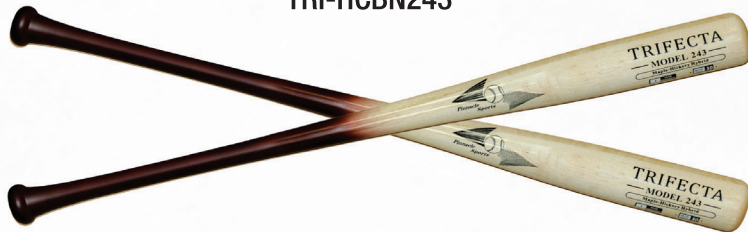

PRODUCT INDEX

BATS |

TRIFECTA: 1-YEAR WARRANTY Maple/Hickory/Bamboo Hybrid	4-5
PETRIFIED: 1-YEAR WARRANTY Hickory/Bamboo Hybrid	6-7
GRANITE: 2-YEAR WARRANTY Hickory/Bamboo Hybrid	8-9
MAPLE HYBRID: 100-DAY WARRANTY	10-11
BAMBOO: 30-DAY WARRANTY	12-13
YOUTH PETRIFIED: 1-YEAR WARRANTY Hickory/Bamboo Hybrid	15
YOUTH: 100-DAY WARRANTY BamBooBat®	16
YOUTH: 30-DAY WARRANTY Big Barrel Bat	17
FUNGO BamBooBat®	18-20
TRIFECTA SOFTBALL: 1-YEAR WARRANTY Hickory/Bamboo Hybrid ...	21-22
ASA SOFTBALL: 100-DAY WARRANTY BamBooBat®	23-24
TRAINING BamBooBat®	25-28

ACCESSORIES |

PLAYA BANDS Team Color Novelty Wrist Bands	29
TRIAD TITANIUM BRACELETS	29

S100

TRIFECTA
MODEL 243
Maple-Hickory Hybrid
1 TEAM
50

TRIFECTA

TRIFECTA

ONE-YEAR WARRANTY

\$139.99

BBCOR .50 CERTIFIED

TRI-HCBN243

COMPOSITION: Maple/Hickory/Bamboo
Laminated Construction

TRI-HCBN243
COLOR: Cherry/Natural
SIZES: 32" - 34"
BARREL: X-Large
HANDLE: Thin

TRI-HCBB271

TRI-HCBB271
COLOR: Cherry/Black
SIZES: 31" - 34"
BARREL: Large
HANDLE: Thin