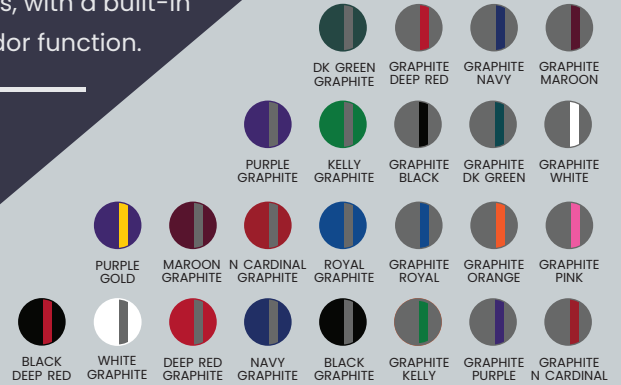

K968GP TITAN / TITAN CONVERSE

available colors

MENS S - 3XL matching ladies available **K268GP**
100% micro polyester ottoman weave