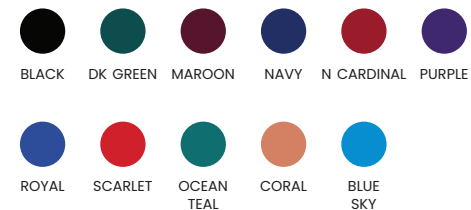

STP757
PACIFIC HORIZON STRIPE

MENS S - 3XL
90% micro polyester
10% spandex

STP737
WINDSOR MINI-FEEDER STRIPE

MENS S - 3XL
90% micro polyester
10% spandex

STRIKING COLORS OF SMOOTH FLUID STYLE

Hybrid Cooler fabric which is lighter, more breathable & snag resistant. This optimum classic style is essential to any wardrobe.

STP728
ACE MICRO STRIPE POLO

STP717
HAMPTON MICRO STRIPE POLO
matching ladies available
SLP117

MENS S - 3XL 90% micro polyester / 10% spandex

available colors

available colors

The new versatile and high performing layering piece is designed for the office and beyond. Constructed in our **new Micro Mini stripe** fabric, this feel good style is capable of outlasting your longest day with **premium performance** and functionality.

available colors

Ottoman
enlarged for viewing purpose

KTM188

VANTAGE

matching ladies available **KLM128**

available colors

WHITE BLACK WHITE DK GREEN WHITE DEEP RED WHITE PURPLE

WHITE MAROON WHITE NAVY WHITE N CARDINAL WHITE ROYAL