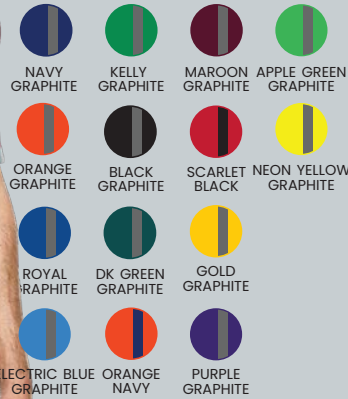

KTM999 STYLE AUTO
MENS S - 3XL
matching ladies available
KLM299