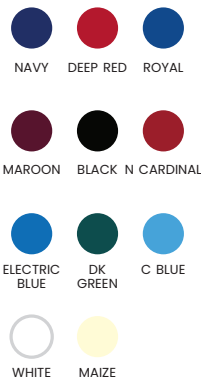

available colors

Ottoman
enlarged for viewing purpose

KTM188

VANTAGE

matching ladies available **KLM128**

available colors

WHITE BLACK WHITE DK GREEN WHITE DEEP RED WHITE PURPLE

WHITE MAROON WHITE NAVY WHITE N CARDINAL WHITE ROYAL

MENS S - 3XL

100% micro polyester mini ottoman weave

Electrify the crowds in this eye-catching **white-body polo**. Bolts of dark color in the shoulders and sides add flash, while the strategically-placed vents and moisture-wicking fabric create a shirt so comfortable, it's shocking!

available colors

MENS S - 3XL matching ladies available **K268GP**
100% micro polyester ottoman weave

102 MEMBERS ONLY

MENS S - 3XL
100% micro polyester ottoman weave

available colors

KTM989 EMPIRE

MENS S - 3XL
100% micro polyester ottoman weave

available colors

KTM931 ELITE

matching ladies available **KLM231**

MENS S - 3XL
100% micro polyester
ottoman weave

available colors

Exceptionally Elite since its inception in **20 color ways**, created from state-of-the-art moisture wicking yarn which effectively maintains the moisture wicking function throughout the life of the garment.