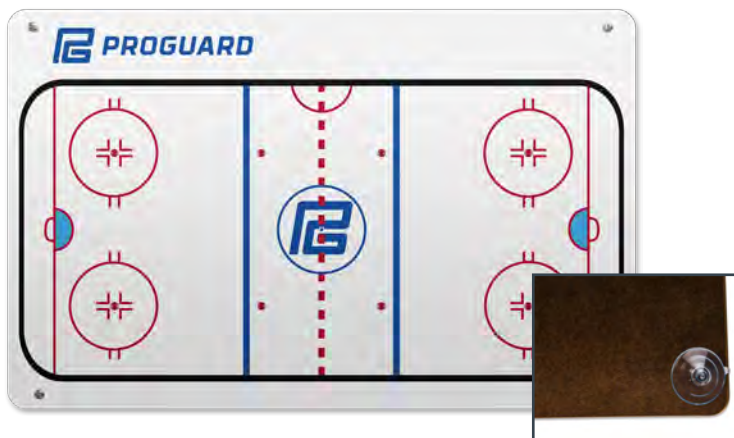

7028GP

Show off your team or brand with our *custom* window decals!

COACH BOARDS

Custom designs upon request

New **8050** and **8053** double-sided design

Available in **blue ice** or **white ice**

8050 Hockey Coaches Clipboard

Handy Coaches Clipboard includes erasable marker and heavy duty metal clip to hold papers. 9" x 14".

8051 Hockey Coaches Board

Hockey rink design with handle and straps for hanging. Erasable marker included. 15" X 24".