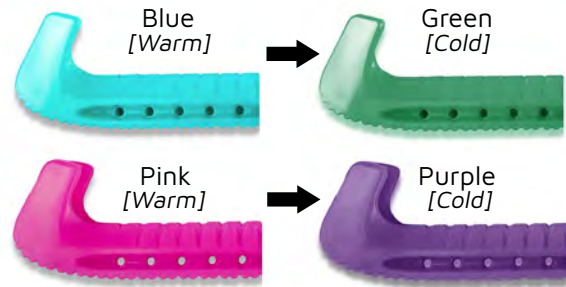

7075CPP Cool Pink / 7075CBG Cool Blue