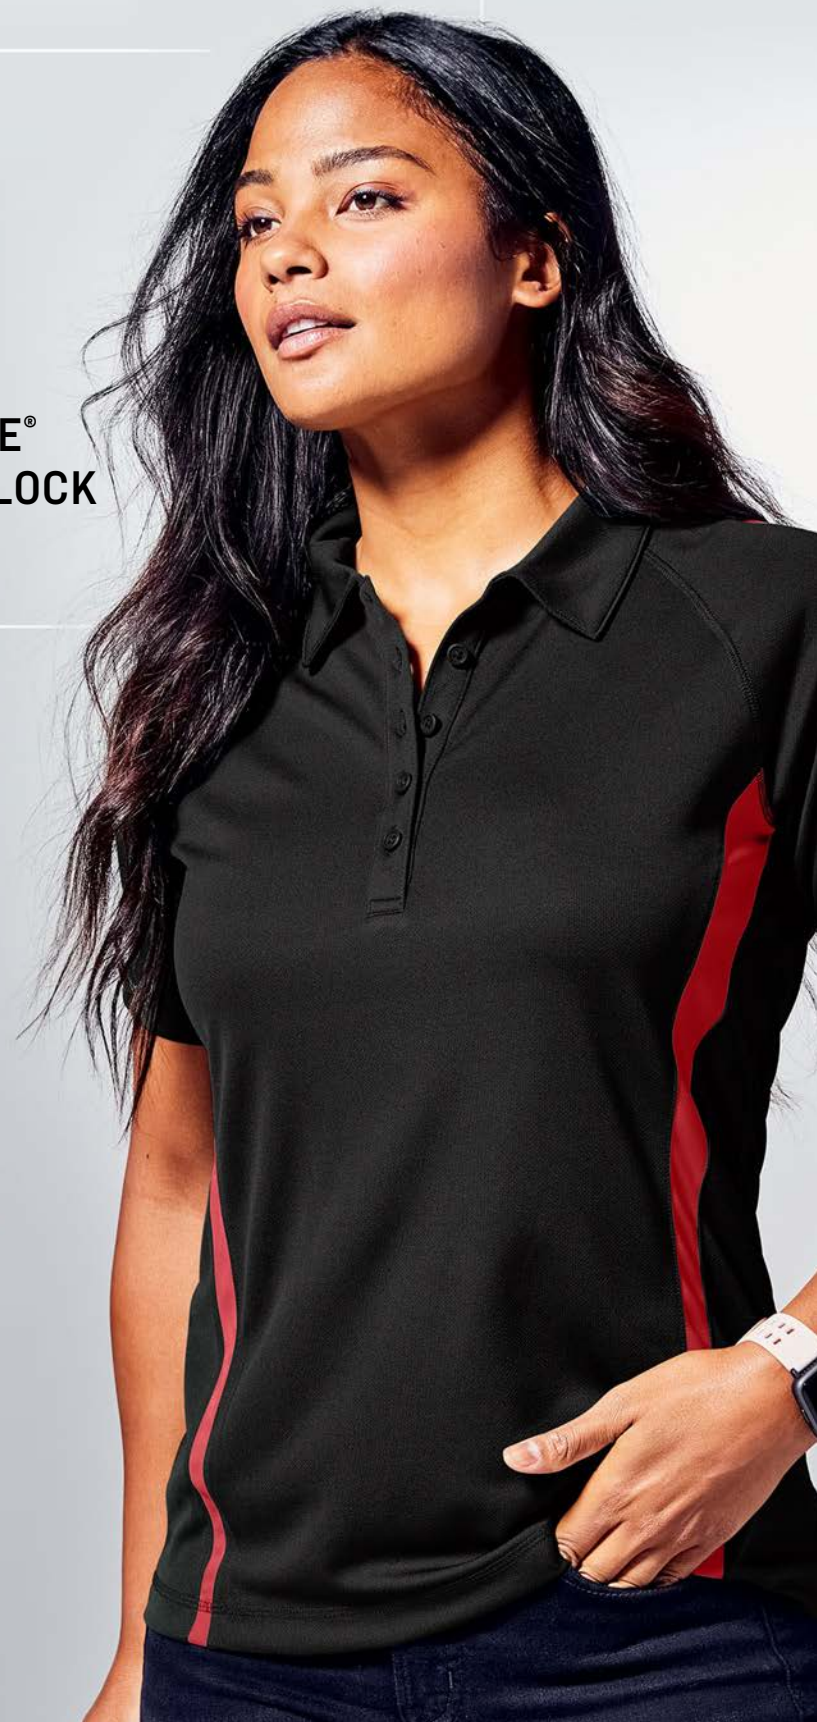

SPORT-TEK® DRI-MESH® POLO

K469 $25.68
ADULT SIZES: XS-4XL
L469 | V-Neck Polo* $25.68
WOMEN'S SIZES: XS-4XL
TK469* $27.92
TALL SIZES: LT-4XLT

*Visit sanmar.com for full line list of available colors

SPORT-TEK® POSICHARGE® RE-COMPETE POLO

ST725 $20.08
ADULT SIZES: XS-4XL
LST725* $20.08
WOMEN'S SIZES: XS-4XL

*Visit sanmar.com for full line list of available colors

SPORT-TEK® POSICHARGE® MICRO-MESH POLO

ST680 $27.34
ADULT SIZES: XS-4XL
LST680* $27.34
WOMEN'S SIZES: XS-4XL

*Visit sanmar.com for full line list of available colors

SPORT-TEK® POSICHARGE® MICRO-MESH COLORBLOCK POLO

ST685 $29.62
ADULT SIZES: XS-4XL
LST685 $29.62
WOMEN'S SIZES: XS-4XL

SPORT-TEK® POSICHARGE® ELECTRIC HEATHER POLO

ST590 $21.22
ADULT SIZES: XS-4XL
LST590 $21.22
WOMEN'S SIZES: XS-4XL

SPORT-TEK® POSICHARGE® STRIVE POLO

ST530 $16.88
ADULT SIZES: XS-4XL
LST530 $16.88
WOMEN'S SIZES: XS-4XL

SHOW YOUR COLORS

WOMEN'S POSICHARGE® MICRO-MESH COLORBLOCK POLO

- 4-ounce, 100% polyester double mesh
- Moisture-wicking
- Snag-resistant

LST685