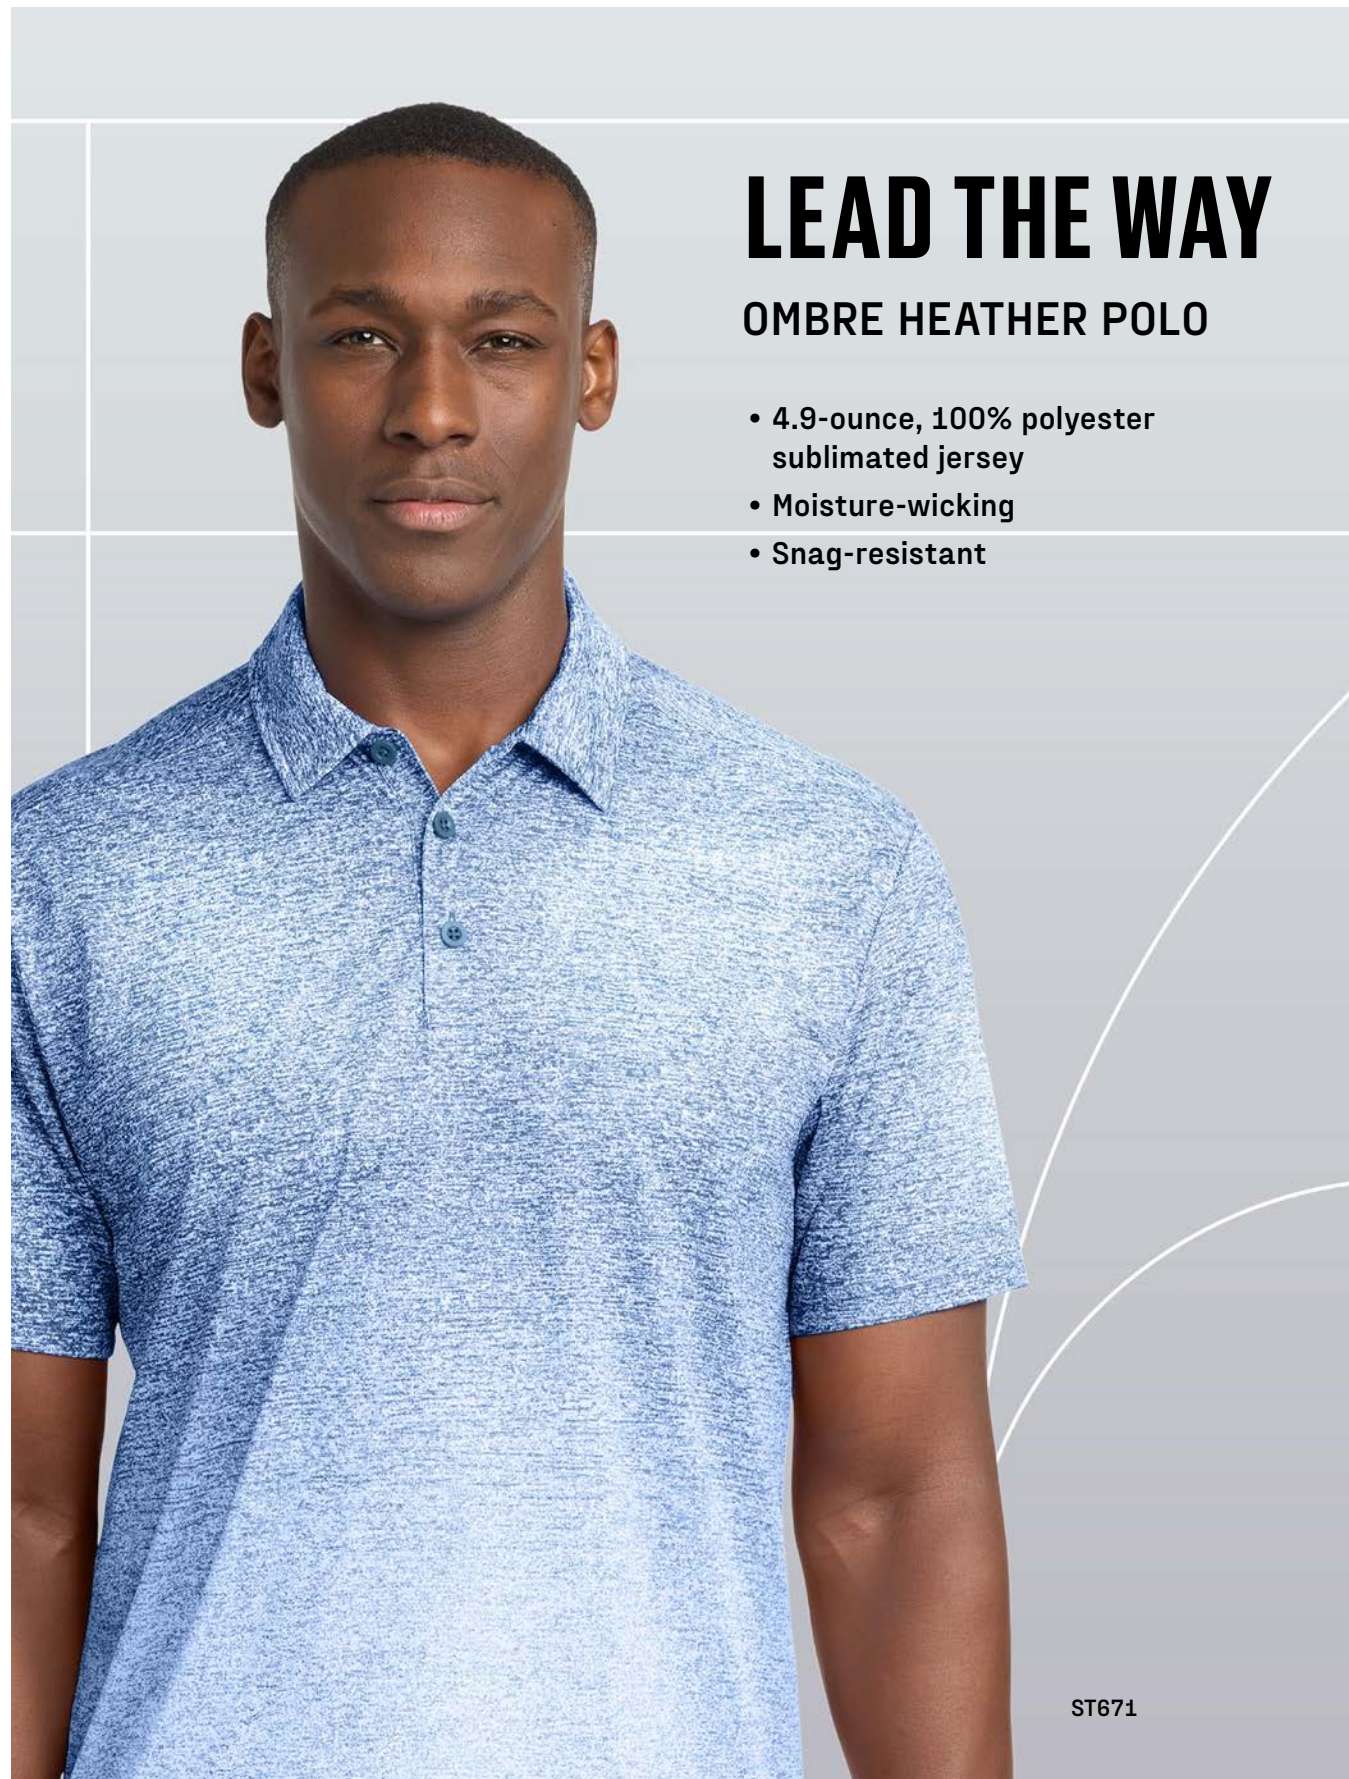

LEAD THE WAY

OMBRE HEATHER POLO

- 4.9-ounce, 100% polyester sublimated jersey
- Moisture-wicking
- Snag-resistant

ST671

SPORT-TEK® ENDEAVOR POLO

ST467 $24.56
ADULT SIZES: XS-4XL

SPORT-TEK® DRY ZONE® RAGLAN POLO

T475 $22.78
ADULT SIZES: XS-4XL

L475 | Accent Polo* $22.78
WOMEN'S SIZES: XS-4XL

*Visit sanmar.com for full line list of available colors

SPORT-TEK® EMBOSSED POSICHARGE® TOUGH POLO®

ST630 $25.68
ADULT SIZES: XS-4XL

SPORT-TEK® OMBRE HEATHER POLO

ST671 $31.28
ADULT SIZES XS-4XL

SPORT-TEK® SIDELINE POLO

ST535 $22.74
ADULT SIZES: XS-4XL

LST535 $22.74
WOMEN'S SIZES: XS-4XL

SPORT-TEK® POSICHARGE® ACTIVE TEXTURED POLO

ST690 $18.98
ADULT SIZES: XS-4XL

LST690 $17.58
WOMEN'S SIZES: XS-4XL

SPORT-TEK® DRY ZONE® COLORBLOCK RAGLAN POLO

T476 $25.06
ADULT SIZES: XS-4XL

SPORT-TEK® CLASSIC LONG SLEEVE RUGBY POLO

ST301 $47.36
ADULT SIZES: XS-4XL