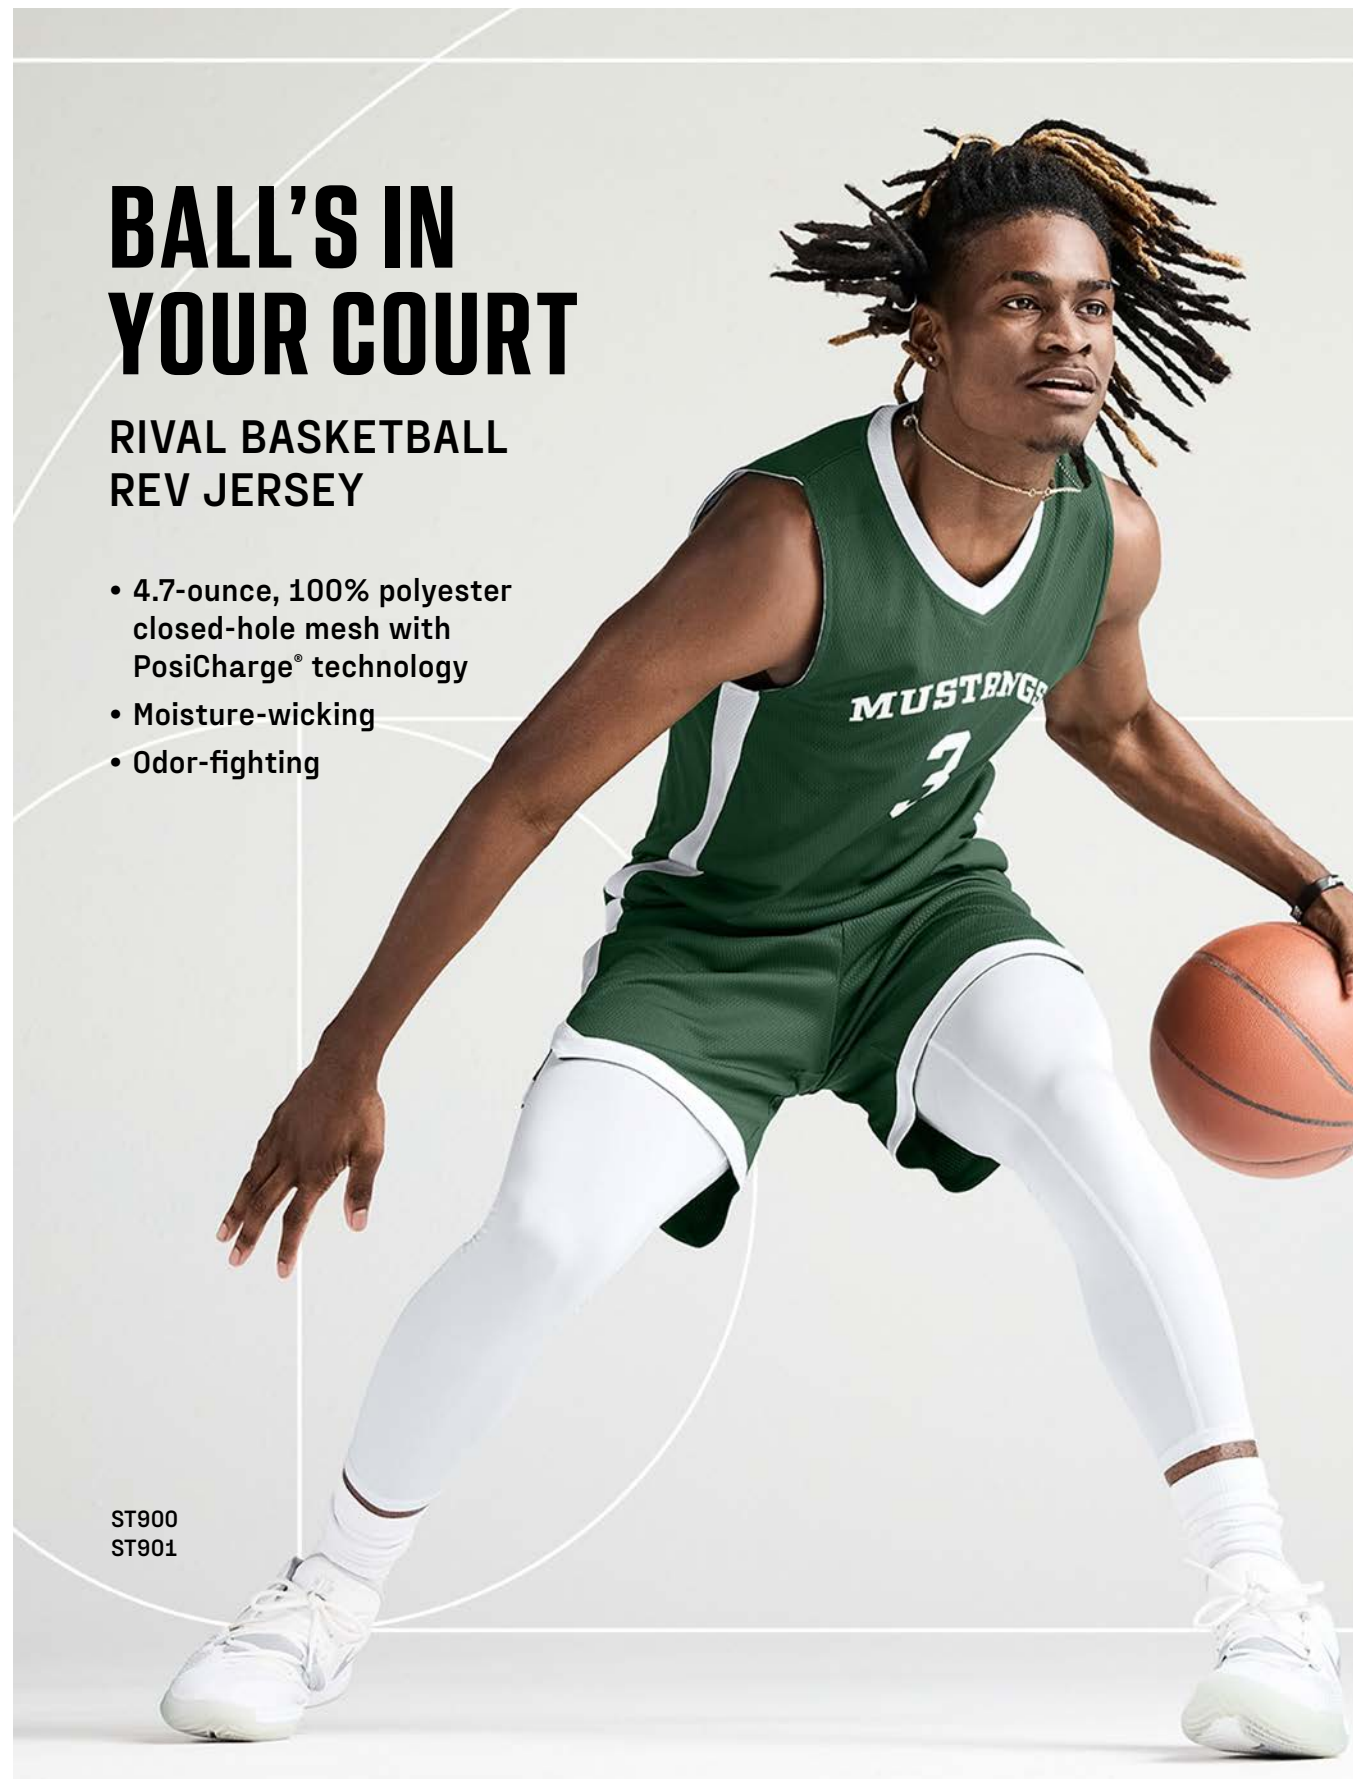

BALL'S IN YOUR COURT

RIVAL BASKETBALL REV JERSEY

- 4.7-ounce, 100% polyester closed-hole mesh with PosiCharge® technology
- Moisture-wicking
- Odor-fighting

ST900
ST901

SPORT-TEK® POSICHARGE® RE-COMPETE TEE

ST720 $11.84
ADULT SIZES: XS-4XL
Y YST720* Call for pricing
YOUTH SIZES: XS-XL

*Visit sanmar.com for full line list of available colors

SPORT-TEK® HEATHER CONTENDER™ TEE

ST360 $12.26
ADULT SIZES: XS-4XL
Y YST360* $11.14
YOUTH SIZES: XS-XL
T TST360* $14.46
TALL SIZES: LT-4XLT

*Visit sanmar.com for full line list of available colors

SPORT-TEK® LONG SLEEVE HEATHER CONTENDER™ TEE

ST360LS $14.52
ADULT SIZES: XS-4XL

SPORT-TEK® HEATHER COLORBLOCK CONTENDER™ TEE

ST361 $15.62
ADULT SIZES: XS-4XL

SPORT-TEK® LONG SLEEVE HEATHER COLORBLOCK CONTENDER™ TEE

ST361LS $17.86
ADULT SIZES: XS-4XL

SPORT-TEK® POSICHARGE® REVERSIBLE MESH TANK

ST5000 $10.04
ADULT SIZES: XS-4XL

Y YST5000* Call for pricing
YOUTH SIZES: XS-XL

*Visit sanmar.com for full line list of available colors

SPORT-TEK® POSICHARGE® MESH 7" SHORT

ST5100 $10.72
ADULT SIZES: XS-4XL

Y YST5100 | 5" Short* Call for pricing
YOUTH SIZES: XS-XL

SPORT-TEK® RIVAL BASKETBALL REV JERSEY

ST900 $17.86
ADULT SIZES: XS-4XL

Y YST900* $16.74
YOUTH SIZES: XS-XL

SPORT-TEK® RIVAL BASKETBALL 7" SHORT

ST901 $16.74
ADULT SIZES: XS-4XL

Y YST901 | 5" Short $15.62
YOUTH SIZES: XS-XL