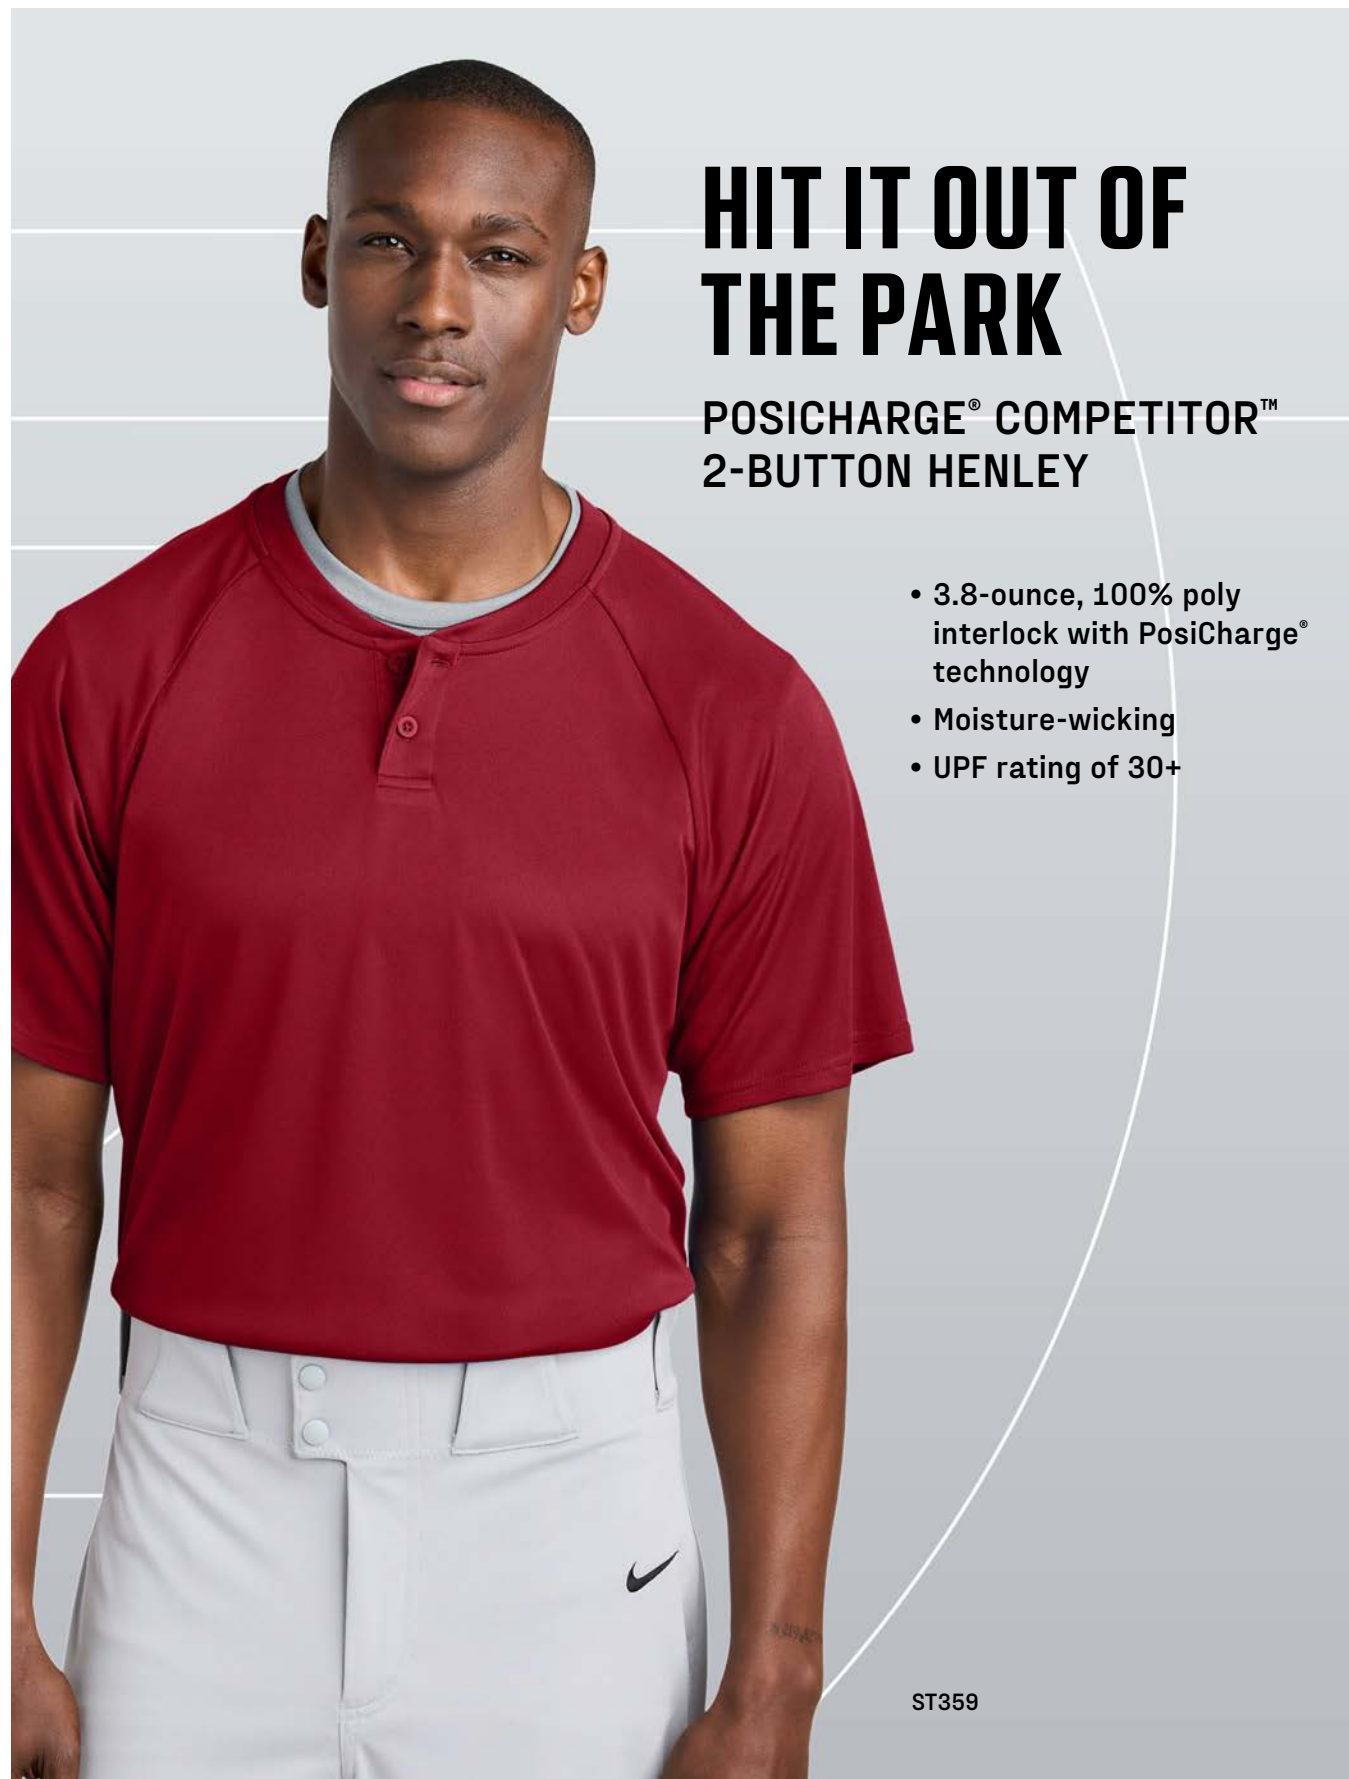

HIT IT OUT OF THE PARK

POSICHARGE® COMPETITOR™ 2-BUTTON HENLEY

- 3.8-ounce, 100% poly interlock with PosiCharge® technology
- Moisture-wicking
- UPF rating of 30+

ST359

SPORT-TEK® POSICHARGE® COMPETITOR™ 1/4-ZIP PULLOVER

ST357 $16.54
ADULT SIZES: XS-4XL

LST357* $16.54
WOMEN'S SIZES: XS-4XL

Y YST357* $15.50
YOUTH SIZES: XS-XL

*Visit sanmar.com for full line list of available colors

SPORT-TEK® POSICHARGE® COMPETITOR™ HOODED PULLOVER

ST358 $16.54
ADULT SIZES: XS-4XL

Y YST358* $15.50
YOUTH SIZES: XS-XL

*Visit sanmar.com for full line list of available colors

SPORT-TEK® CLUB 1/4-ZIP PULLOVER

ST443 $20.08
ADULT SIZES: XS-4XL

SPORT-TEK® POSICHARGE® COMPETITOR™ 7" SHORT

ST349 Call for pricing
ADULT SIZES: XS-4XL

ST349P | 7" Pocketed Short $12.40
ADULT SIZES: XS-4XL

Y YST349P | 5" Pocketed Short $10.44
YOUTH SIZES: XS-XL

SPORT-TEK® POSICHARGE® COMPETITOR™ REV TANK

ST551 $12.40
ADULT SIZES: XS-4XL

Y YST551 $11.36
YOUTH SIZES: XS-XL

SPORT-TEK® POSICHARGE® COMPETITOR™ 2-BUTTON HENLEY

ST359 $12.40
ADULT SIZES: XS-4XL

Y YST359 $10.32
YOUTH SIZES: XS-XL

*Visit sanmar.com for full line list of available colors

SPORT-TEK® CLUB SLEEVELESS V-NECK

ST441 $11.14
ADULT SIZES: XS-4XL

LST441* $11.14
WOMEN'S SIZES: XS-4XL

Y YST441* $10.04
YOUTH SIZES: XS-XL

*Visit sanmar.com for full line list of available colors

SPORT-TEK® CLUB SHORT SLEEVE CREW

ST440 $13.40
ADULT SIZES: XS-4XL

Y YST440* $12.26
YOUTH SIZES: XS-XL

*Visit sanmar.com for full line list of available colors

SPORT-TEK® CLUB 7" SHORT

ST442 $12.26
ADULT SIZES: XS-4XL

LST442 | 5" Short* $12.26
WOMEN'S SIZES: XS-4XL

Y YST4420 | 5" Short* $10.78
YOUTH SIZES: XS-XL

*Visit sanmar.com for full line list of available colors