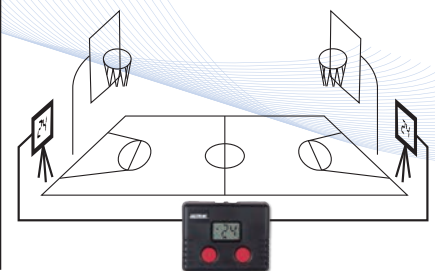

ULTRAK... T-200

SHOT CLOCK

- Shot clock display can be wall mounted or camera tripod mounted (not included)
- Includes control console, two displays and two 33 meter (approx. 108 feet) telephone cords
- Shot clock display with 4-inch LCD digits
- Displays are 10 inches wide by 9-1/2 inches high
- Countdown time can be set up to 60 seconds
- Alert sound when countdown reaches zero
- Two keys operation
- Multiple shot clock displays can be linked together
- Battery operation - timer uses lithium battery; speaker uses four AA batteries
- All wires are standard telephone cables, which allows for user modification
- Three-year warranty