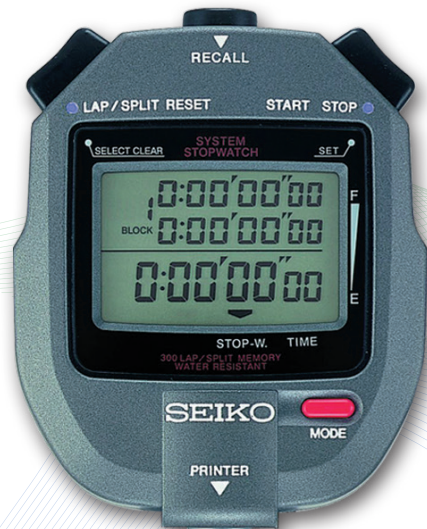

SEIKO S23547JA

GRIPSWITCH

External push button which will operate the SEIKO S149 printer/stopwatch system

SEIKO S23549JA

LARGE PAPER HOLDER

Holds larger rolls of thermal paper (SEIKO S951) and can be used with SEIKO S149 and SP12 printers

SEIKO S143/S23569J

300 MEMORY WITH PRINTER PORT

- ◆ Measurable up to 10 hours in 1/100 of a second
- ◆ Split/lap time measurement
- ◆ Store and recall of up to 300 split/lap times
- ◆ Memory segregated by block
- ◆ ID No. function useful for storing the data of individual users
- ◆ Memory recall during operation
- ◆ Connectable with printer SP12/SFD001JA
- ◆ Large-sized three-row display panel for split, lap and total time
- ◆ Time and automatic calendar
- ◆ Battery life indicator
- ◆ Memory capacity indicator
- ◆ Water resistant
- ◆ The fastest lap time recall function
- ◆ Anti-bacterial case