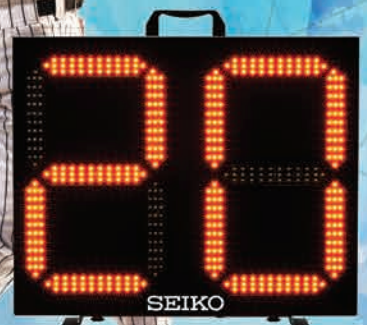

SEIKO

ULTRAK

www.cei-ultrak.com

ATHLETIC TIMING AND MEASUREMENT PRODUCTS
2024-2026 CATALOG