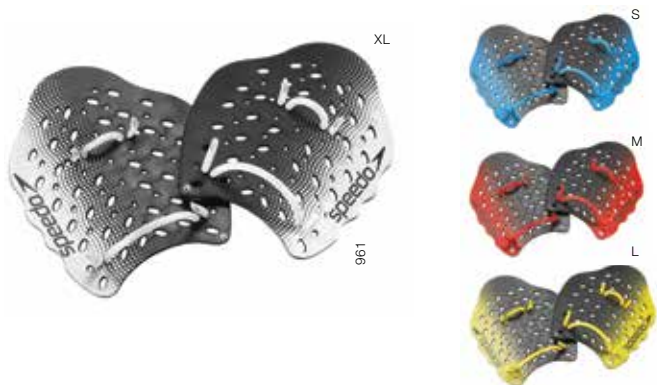

POWER PLUS PADDLE

Style: 8-7753019

Colors: Multi 961