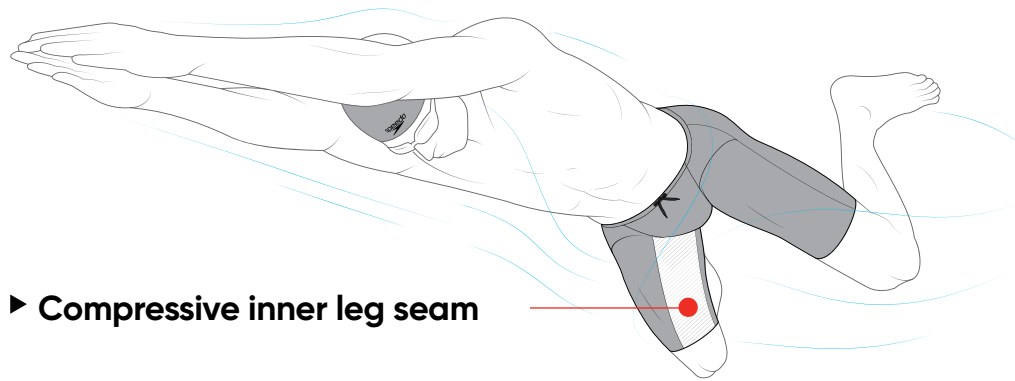

► **Compressive inner leg seam**

Female specific\*

► **Maximum Flexibility + Mobility**

Straps with a high-power elastic base increase flexibility, stretch and power return while keeping a low profile

► **Feel Lighter + Ride Higher in the Water**