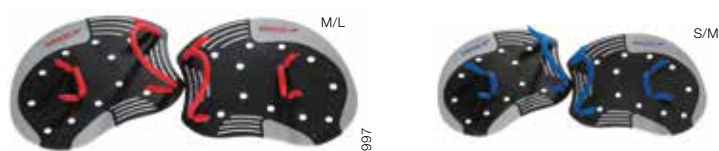

I.M. TECH PADDLE

Style: 8-7530365

Colors: Multi 997