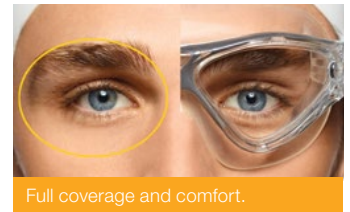

## G.O. FIT™ SYSTEM

Sleek, snug, low profile inner eye fit.

Moderate fit for a wide range of faces.

Most generous and universal fit.

Full coverage and comfort.

**INNER EYE**

**MIDDLE EYE**

**OUTER EYE**