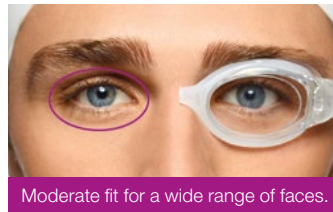

FIT FEATURES

Our most advanced goggle technology, ever. Engineered for serious swimmers, Speedo IQ Fit goggles feature a patented 3D seal and strap tensoning scale for our most secure fit yet.

IQ FIT SEAL
Patented 3D Seal provide a secure comfortable fit during a race

IQ FIT STRAP
One-piece strap tensoning scale ensure a consistent, precision fit.

GASKET PROFILES

HYBRID COMFORT GASKET
Combining compression and suction for a secure, less pressure fit. Ideal for long duration swims and training.

VANQUISHER GASKET
Uses partial compression and suction in a compact race ready footprint.

NO MARKS
Technology reduces post-swim goggle marks.

G.O. FIT™ SYSTEM

INNER EYE

MIDDLE EYE

OUTER EYE

MASK

At Speedo, we understand that no two faces are alike, so why should your goggles be? We develop goggles that provide flexibility, comfort, and ease of adjustment. With the Goggle Optics Fit system, Speedo is going a step further and defining great fit and comfort, giving you optimal performance, regardless of your use.

NOSE BRIDGE AND ADJUSTMENT

SIZING OPTIONS