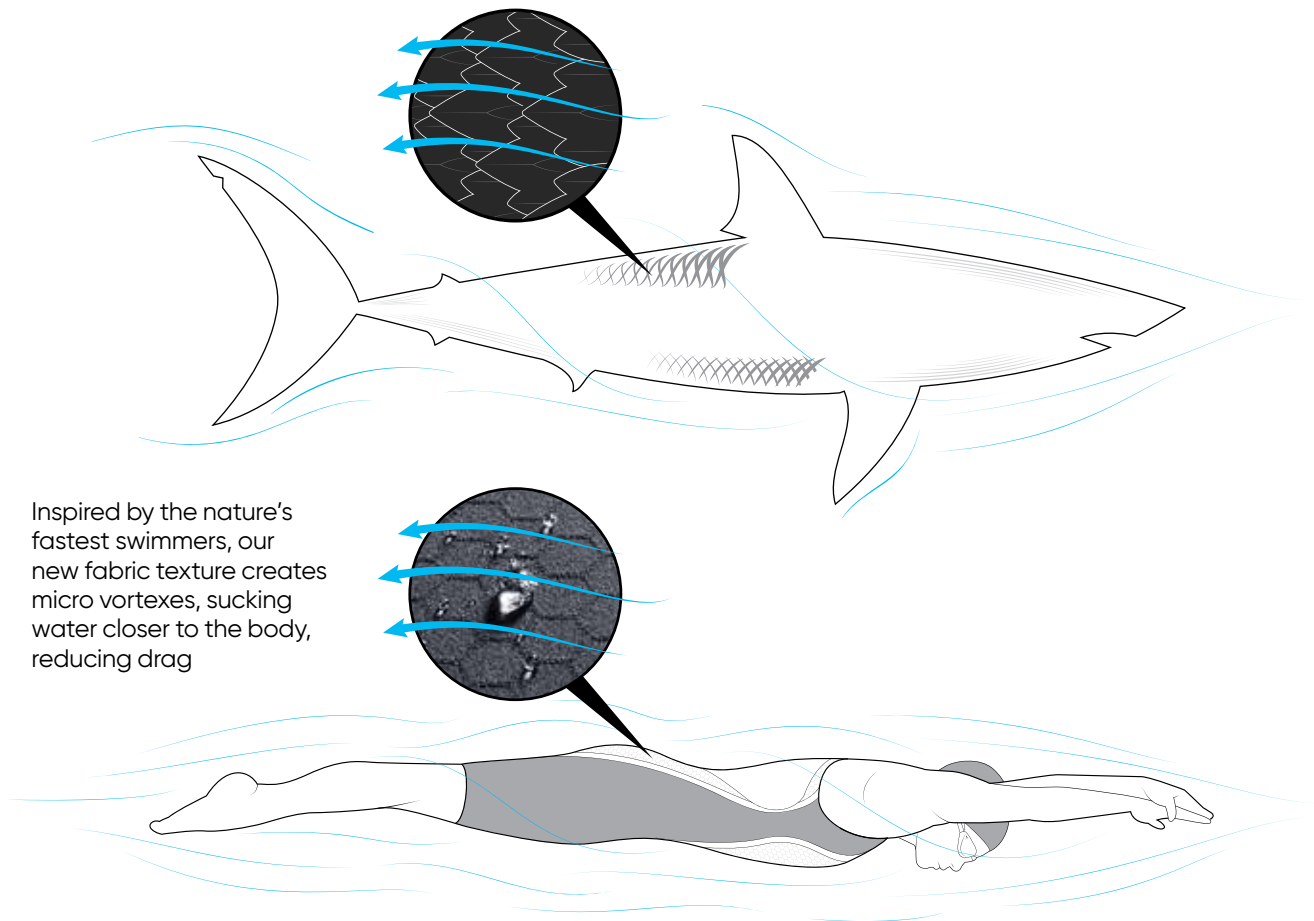

Male specific\*

► **Water-Tight Fit**

Premium lightweight, high-waist microfiber waistband keeps water out throughout the race

**"I FEEL AT MY FASTEST  
WHEN RACING IN A PURE  
INTENT BECAUSE OF ITS  
COMPRESSIVE NATURE  
AND THE BUOYANCY IT  
PROVIDES."**

KIERAN SMITH  
1X OLYMPIC MEDALIST  
2X WORLD CHAMPION

**"BY FAR THE BEST SUIT  
I'VE EVER RACED IN."**

ABBIE WEITZEL

4X OLYMPIC MEDALIST  
8X WORLD CHAMPIONSHIP MEDALIST  
AMERICAN RECORD HOLDER

► **Improved Speed + Efficiency**

New shark skin-inspired textured fabric zones at the surface target drag reduction for optimal performance

Inspired by the nature's fastest swimmers, our new fabric texture creates micro vortexes, sucking water closer to the body, reducing drag

► **Built-in Speed, Power + Flexibility**

Triple-fabric construction reduces drag and enhances both compression and flexibility

► **Locked-in + Lifted Feel**

Targeted compression at the legs and core help the swimmer lift and ride higher in the water