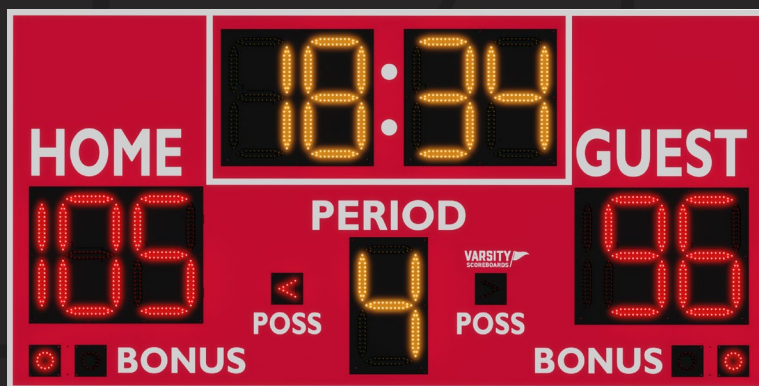

MODEL 2230

8' X 4' BASKETBALL SCOREBOARD

OPTIONS

SP8X21-ID
SPTS8-ID

8' INDOOR SCHOOL ID/SPONSOR PANEL
8' INDOOR TRUSS

$455
$1,260

$3,625