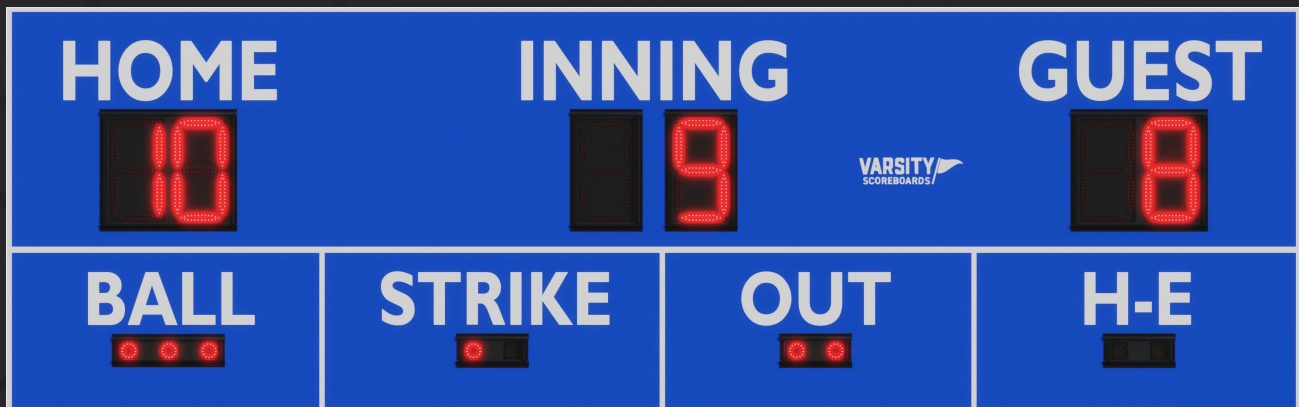

MODEL 3385

16' X 5' BASEBALL SCOREBOARD

OPTIONS

SP16X21-OD 16' OUTDOOR SCHOOL ID/SPONSOR PANEL
SPTS16-OD 16' OUTDOOR TRUSS

$800
$2,525

$5,055