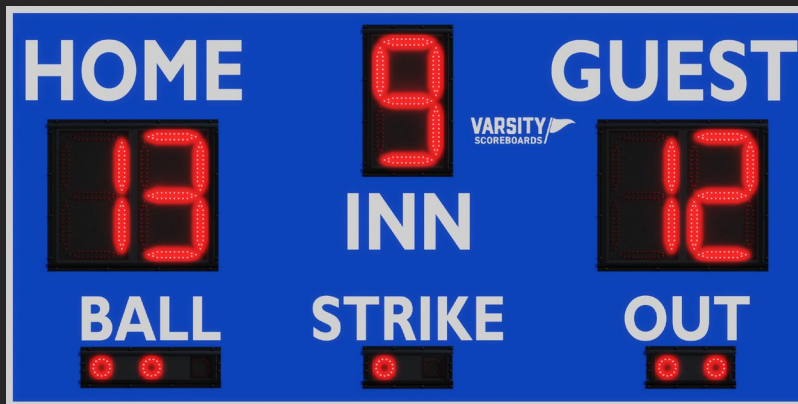

MODEL 3314

8' X 4' BASEBALL SCOREBOARD

OPTIONS

SP8X21-OD 8' OUTDOOR SCHOOL ID/SPONSOR PANEL
SPTS8-OD 8' OUTDOOR TRUSS

$455
$1,260

$3,395