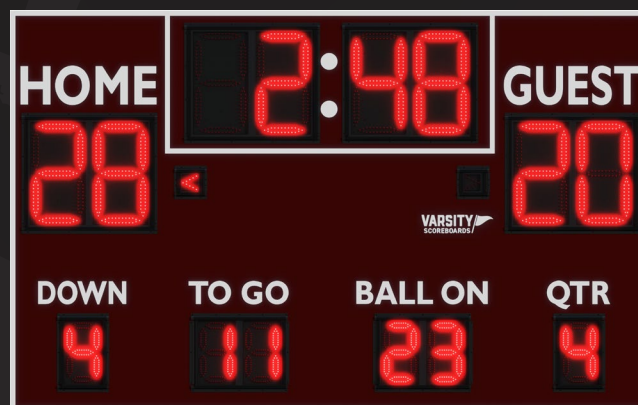

MODEL 7450

8' X 5' FOOTBALL SCOREBOARD

OPTIONS

SP8X21-OD
SPTS8-OD

8' OUTDOOR SCHOOL ID/SPONSOR PANEL
8' OUTDOOR TRUSS

$455
$1,260

$4,505