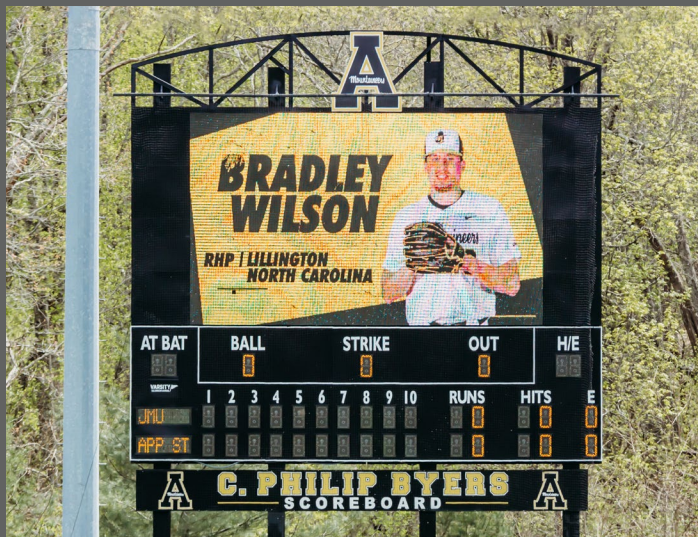

WELCOME TO CITI FIELD

HOME	INNING	GUEST	
0	1	0	
BALL	STRIKE	OUT	H-E
0	0	0	0

VARSITY /

SCOREBOARDS /

WHY VARSITY?

Varsity Scoreboards specializes in affordable, high-quality scoreboards to bring unforgettable sports moments to life for every team. Varsity stands out above the rest because of our quick turn-around time and streamlined process. Customers will receive a quote from our reps within 24 hours of inquiry and can have the board shipped out in just a few weeks from ordering. Varsity Scoreboards manufactures all products in-house, from start to finish, which allows us to have the fastest lead time in the industry.

Varsity's top-notch scoreboards are made with 22-gauge galvanized steel and powder-coated to ensure maximum strength and durability. Every Varsity Scoreboard features long-lasting, bright LED digits for the best visibility- day or night.

SCOREBOARD CUSTOMIZATION

SCOREBOARD COLOR OPTIONS

VINYL TRIM COLOR OPTIONS

IN THE FIELD

ON THE COURT

HOME OF THE RED HAWKS

HOME	5:00	GUEST
40	PERIOD 4	49
FOULS 0	PLAYER	FOULS 0
T.O.L. 3	GAME	T.O.L. 3
WON		WON

BASEBALL

OUTDOOR SCOREBOARDS

Varsity Scoreboards covers all the bases with a wide range of baseball scoreboard options from basic to detailed inning-by-inning scoreboards. A portable baseball scoreboard option is available for all your travel baseball needs. Looking to take the stadium to the next level? Varsity offers multiple sizes of outdoor LED video displays that can be mounted with a scoreboard.