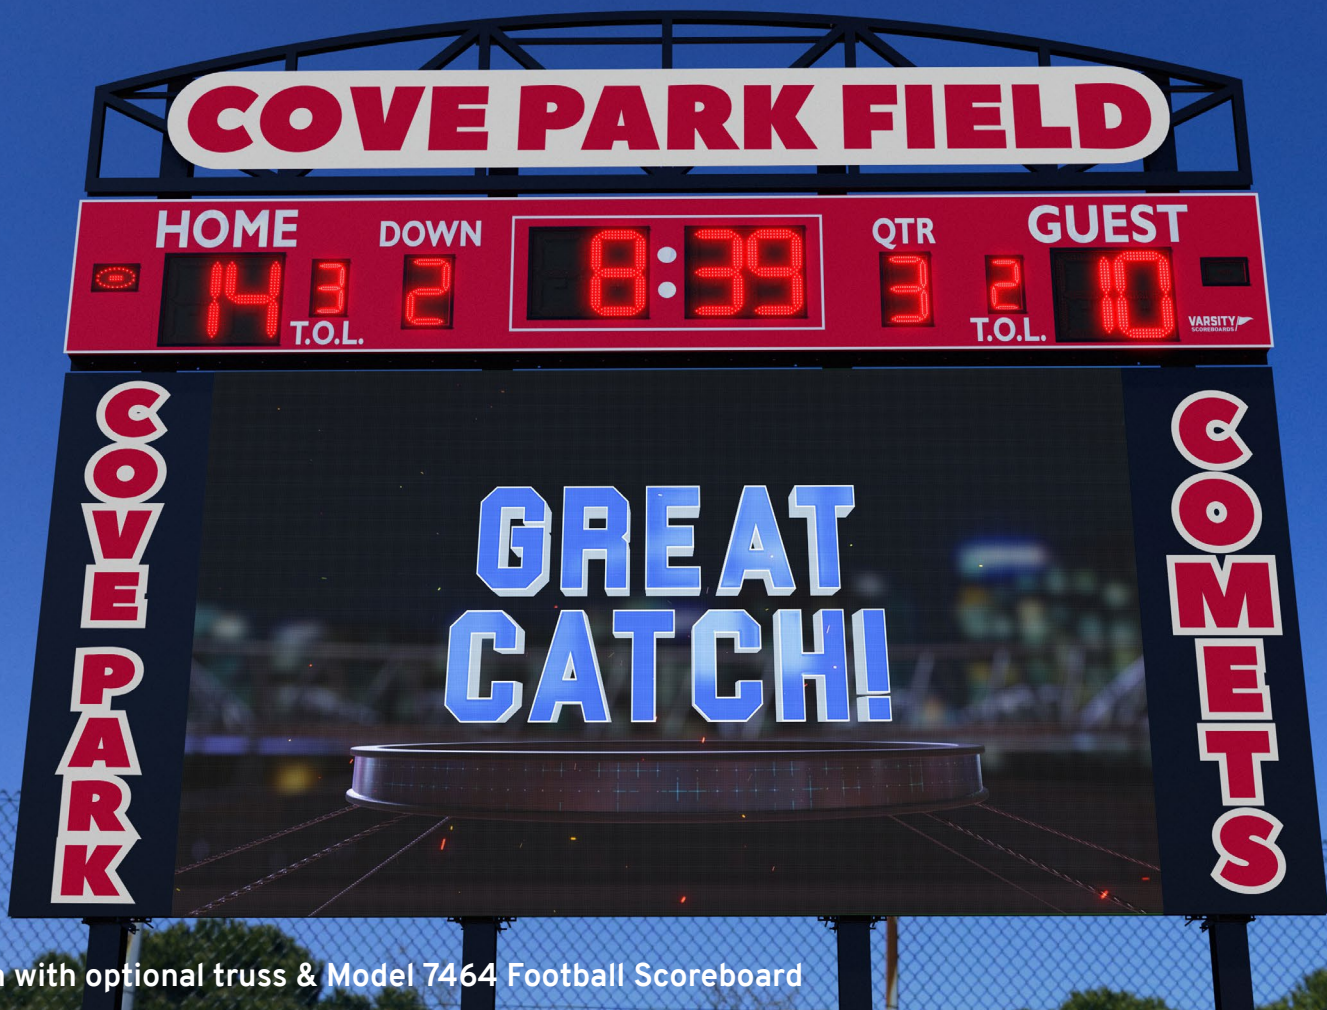

*Shown with optional truss & Model 7464 Football Scoreboard

MODEL 9941 VIDEO DISPLAY

21' X 13' OUTDOOR VIDEO DISPLAY WITH 3.5' SIDE PANELS
[Total 28' Wide]

- Video Display Dimensions: 21' X 12'7.2"
- Side panel dimensions: (2) 3.5' X 12'
- Pairs with all 28 foot scoreboard models

OPTIONS

SP28X31-OD	28' OUTDOOR SCHOOL ID/SPONSOR PANEL	$1,375
SPTSV28-OD	28' OUTDOOR VIDEO TRUSS	$4,480
7464-22	28' X 4' FOOTBALL SCOREBOARD	$12,095

$120,115