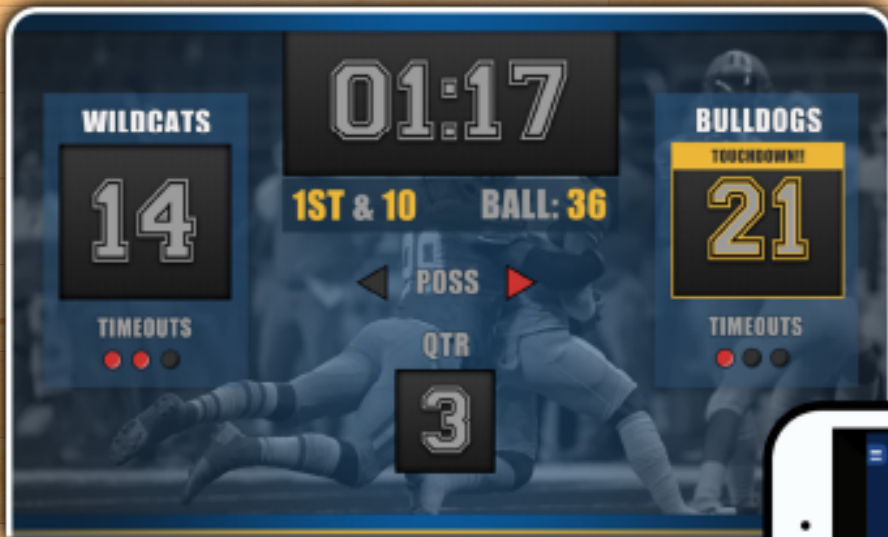

DIGITAL SCOREBOARD

VIRTUALSCORE APP

VIRTUAL SCORING SYSTEM

MULTISPORT SCOREBOARD SOFTWARE

[For LED Video Displays]

- Turn your video display into a scoreboard
- Controlled using VirtualScore app on included iPad
- Display on any website to display scores in realtime
- Display scores via HTML overlay when broadcasting livestreams
- Includes 5-year subscription to Scorebird- a pipeline for live scores and data