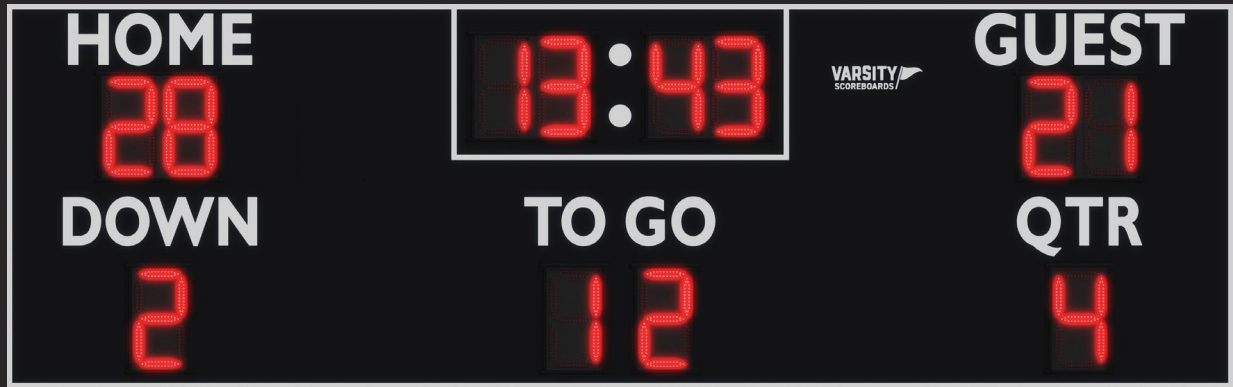

16' X 5' FOOTBALL SCOREBOARD

OPTIONS

SP16X21-OD	16' OUTDOOR SCHOOL ID/SPONSOR PANEL	\$800
SPTS16-OD	16' OUTDOOR TRUSS	\$2,525

 **\$7,695**

MODEL 7424

24' X 8' FOOTBALL SCOREBOARD

*Shown with optional logo

*Model 7524 available with 6-digit clock with 1/100th track time