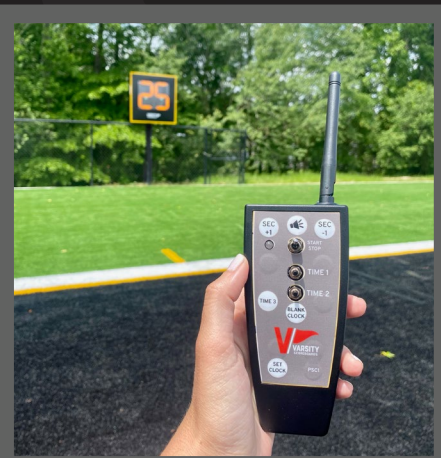

FOOTBALL DELAY-OF-GAME CLOCKS

7400SA [PAIR]

4' X 4' | 26" LED DIGITS

*Controller for standalone use

FEATURES

- 4' X 4' Two digit outdoor play clock
- Wireless play/shot clock controller included
- Rolling leg assembly with pneumatic tires optional
- Works independently of scoreboard

$4,175