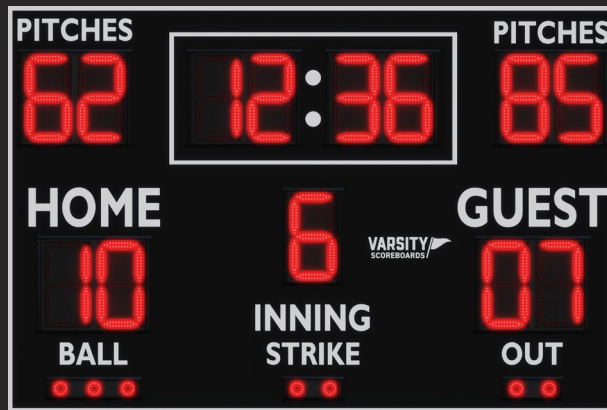

8' X 5' BASEBALL SCOREBOARD

OPTIONS

SP8X21-OD 8' OUTDOOR SCHOOL ID/SPONSOR PANEL
SPTS8-OD 8' OUTDOOR TRUSS

\$455
\$1,260

 **\$4,615**

MODEL 3355

9' X 6' BASEBALL SCOREBOARD

OPTIONS