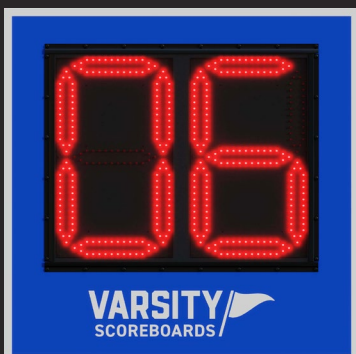

🚩 $1,705

3532

4' X 4' | 32" LED DIGITS