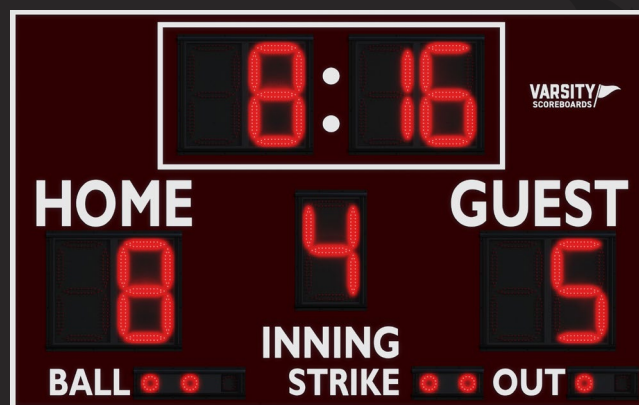

MODEL 9921 OUTDOOR VIDEO

13' X 6' OUTDOOR VIDEO DISPLAY WITH 4' SIDE PANELS
[Total 20' Wide]

- 10mm LED Pixel Pitch
- Weatherproof design with an IP Rating of IP65/IP54 (Front/Rear)
- Video Display Dimensions: 12'7.2" X 6'3.6"
- Side panel dimensions: (2) 4' X 6'
- Pairs with all 20 foot scoreboard models

 **\$42,205**

MODEL 3314

8' X 4' BASEBALL SCOREBOARD

OPTIONS

SP8X21-OD 8' OUTDOOR SCHOOL ID/SPONSOR PANEL
SPTS8-OD 8' OUTDOOR TRUSS

\$455
\$1,260

 **\$3,395**

MODEL 3312

8' X 5' BASEBALL SCOREBOARD

OPTIONS

SP8X21-OD 8' OUTDOOR SCHOOL ID/SPONSOR PANEL
SPTS8-OD 8' OUTDOOR TRUSS

\$455
\$1,260

 **\$4,615**

MODEL 3355

9' X 6' BASEBALL SCOREBOARD

OPTIONS