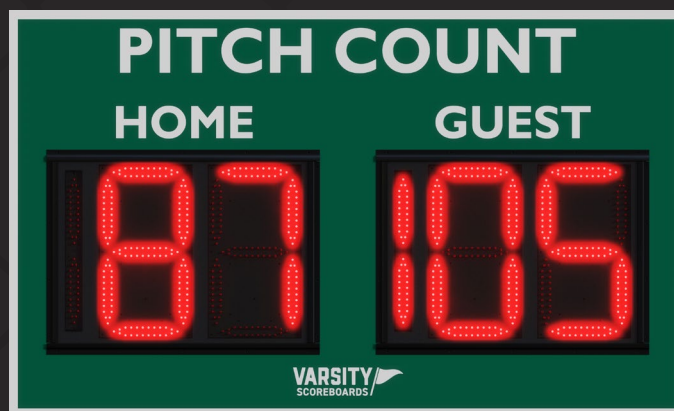

FEATURES

- Wireless receiver included
- Galvanized steel cabinet with powder coat finish
- 15" LED digits with protective shields
- Home and Guest Pitch counts to 199

$2,085