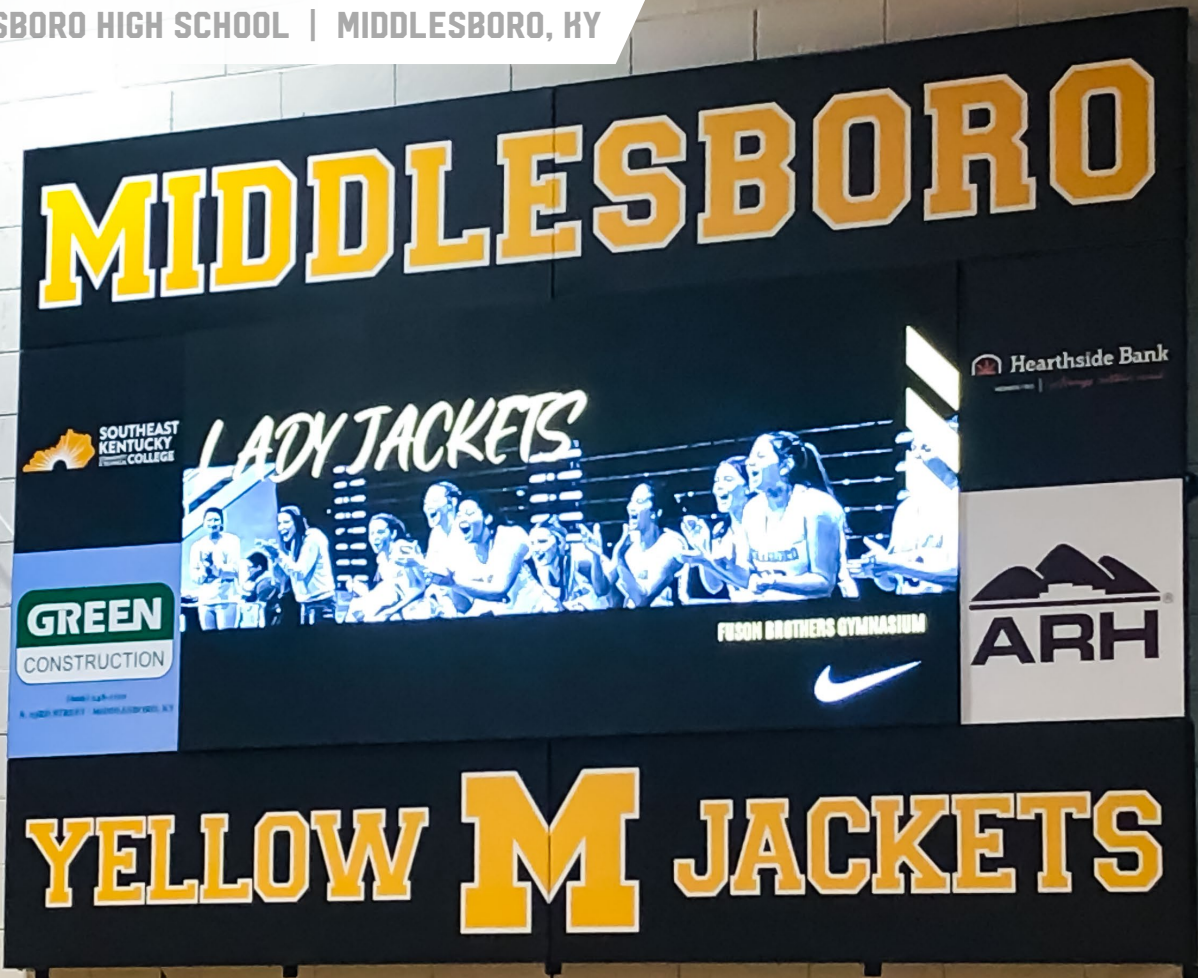

MODEL 8810 VIDEO DISPLAY

9' X 4' INDOOR VIDEO DISPLAY

- Video Display Dimensions: 8'4.8" X 4'2.4"
- Optional top, bottom, or surrounding sponsor panel set

OPTIONS

SPVW256-ID
SPVS-881

8.4 X 2.1' INDOOR SCHOOL ID/SPONSOR PANEL
8810 TOP, BOTTOM & SIDE SPONSOR PANEL SET

$455
$1,605

$17,320