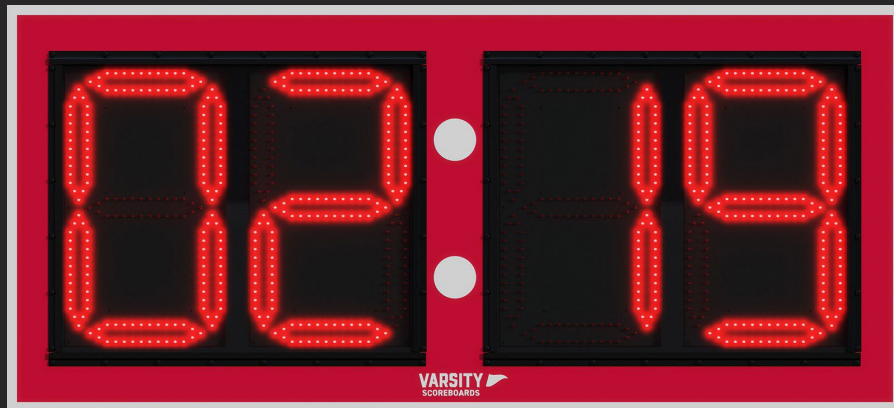

OPTIONS

SP36X31-OD 36' OUTDOOR SCHOOL ID/SPONSOR PANEL
 SPTS36-OD 36' OUTDOOR TRUSS

\$1,720
 \$4,940

 **\$17,045**

MODEL 3520-4DC

5'6" X 2'6" FOUR-DIGIT PLAY CLOCK

FEATURES

- Wireless receiver included
- Galvanized steel cabinet with powder coat finish
- 20" LED digits with protective shields
- 5-Year limited warranty