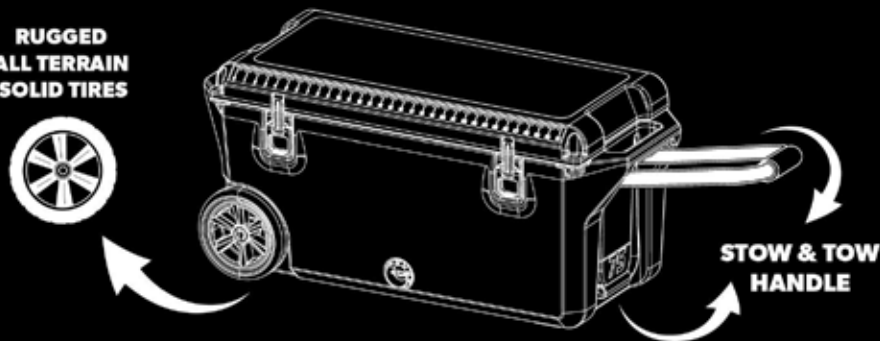

(equipped on all sizes - excluding 25q)

RUGGED
ALL TERRAIN
SOLID TIRES

STOW & TOW
HANDLE

ROTOMOLDED CONSTRUCTION

**BUILT-IN BOTTLE OPENERS
& PADLOCK READY TABS**

**DURA-LATCH REINFORCED
COOLER CLOSURES**

**PATENTED DIVIDED
DUAL-CHAMBER**