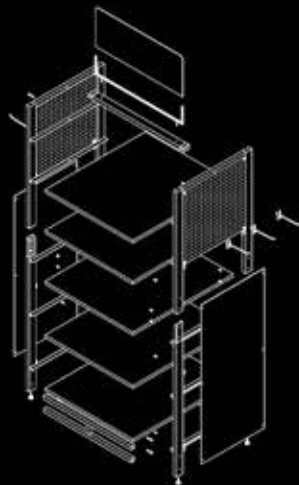

COMMERCIAL POS

PRODUCT VISIBILITY

So, whether you're a seasoned sipper or a curious connoisseur, our POS display is your ticket to a world of fun and innovation. Don't just take a drink, take an adventure with WYLD GEAR—where every pour tells a story, and every moment is worth savoring.

EASILY ASSEMBLED