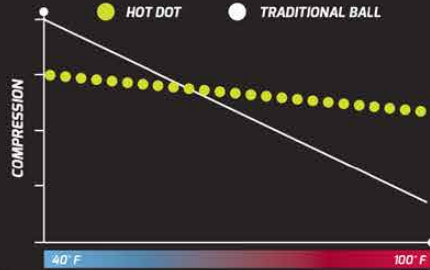

SOFTBALLS
Slowpitch Technology

THE BEST ALL-TEMPERATURE BALL

The Worth Hot Dot™ softball is designed to give players consistent hit distance at all temperatures. This is especially true in hot weather conditions, when other balls dramatically drop in performance and distance.

OTHER MODELS GET MUCH SOFTER MUCH QUICKER WHEN TEMPERATURES RISE.