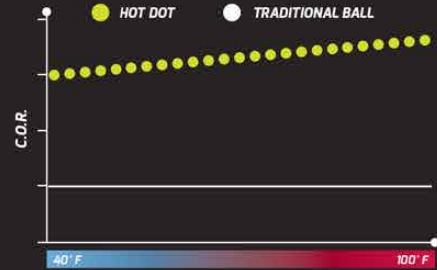

THIS SPECIAL CORE FORMULATION GIVES A C.O.R.* THAT ACTUALLY INCREASES WITH THE TEMPERATURE!

*Coefficient of Restitution