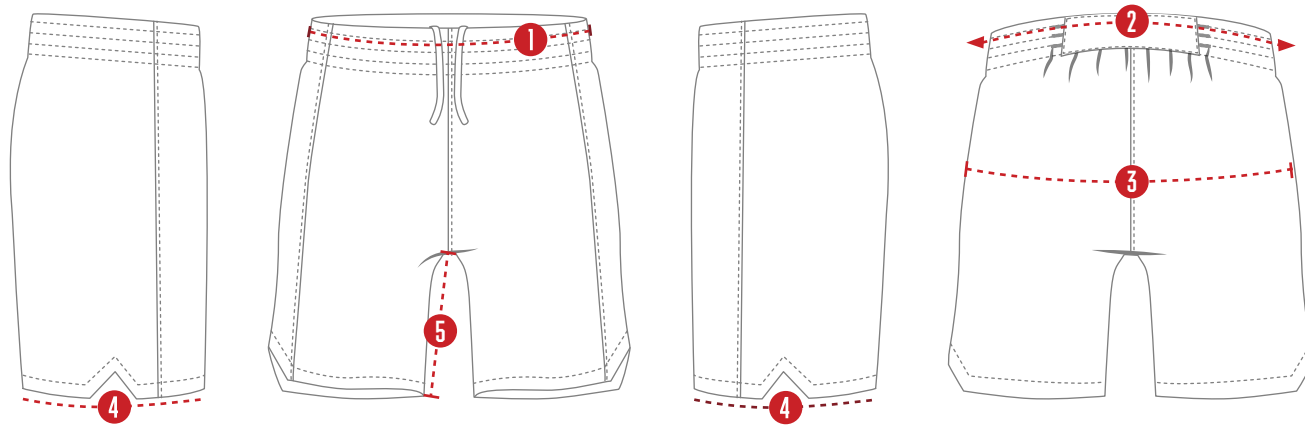

YOUTH SHORTS

		TOLERANCE	XS	S	M	L	XL
1	WAIST RELAXED	3/4	19 5/8	22 1/4	24 7/8	27 7/8	29 7/8
2	WAIST STRETCHED	3/4	28 1/4	30 7/8	33 1/2	36 1/2	38 1/2
3	HIP WIDTH	3/4	32 7/8	34 3/4	36 3/4	38 7/8	40 7/8
4	LEG OPENING	1/2	19	20	21	22 1/4	23 3/8
5	INSEAM	1/4	8	8	8	8	8

*All measurements are in inches.

*Applies to all Game Shorts