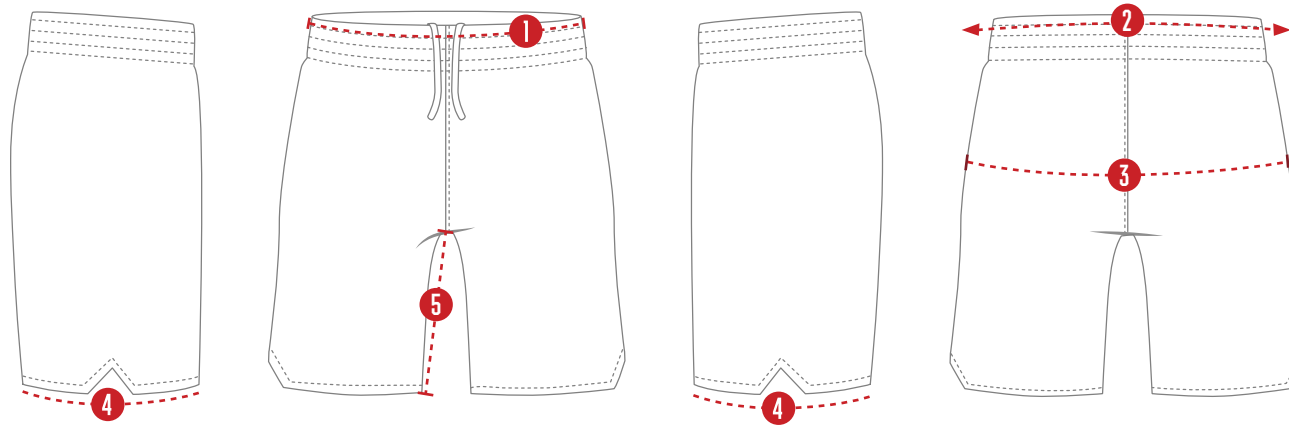

WOMEN'S SHORTS

		TOLERANCE	XS	S	M	L	XL	2XL	3XL	4XL
1	WAIST RELAXED	3/4	26	28 3/8	30 3/4	33 1/8	35 1/2	37 7/8	40 1/4	N/A
2	WAIST STRETCHED	3/4	37 5/8	40	42 3/8	44 3/4	47 1/8	49 1/2	51 7/8	N/A
3	HIP WIDTH	3/4	39 5/8	41 7/8	44 1/4	46 5/8	49	51 3/8	53 3/4	N/A
4	LEG OPENING	1/2	21 1/4	22 5/8	24	25 3/8	26 3/4	28 1/8	29 1/2	N/A
5	INSEAM	1/2	9	9	9	9	9	9	9	N/A

*All measurements are in inches.

*Applies to all Game Shorts