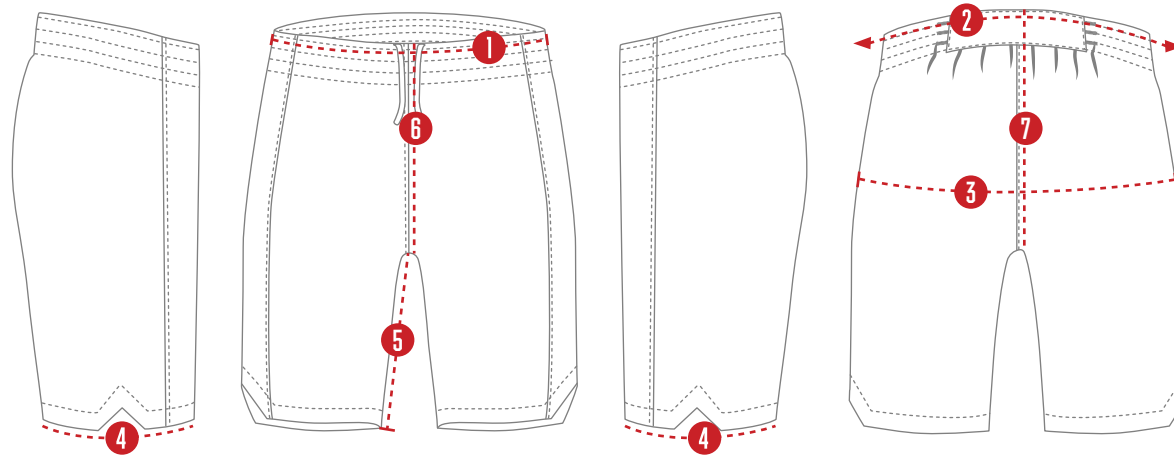

MEN'S SHORTS

		TOLERANCE	XS	S	M	L	XL	2XL	3XL	4XL
1	WAIST RELAXED	3/4	24 7/8	26 3/4	28 3/4	30 3/4	32 3/4	34 3/4	36 3/4	38 3/4
2	WAIST STRETCHED	3/4	39	41	43	45	47	49	51	53
3	HIP WIDTH	3/4	40 1/2	42 1/2	44 1/2	46 1/2	48 1/2	50 1/2	52 5/8	54 5/8
4	LEG OPENING	1/2	20 5/8	21 3/4	23	24 1/8	25 3/8	26 1/2	27 3/4	28 7/8
5	INSEAM	1/4	9	9	9	9	9	9	9	9
6	FRONT RISE	3/8	11	11 1/2	12 1/8	12 3/4	13 1/4	13 7/8	14 1/2	15
7	BACK RISE	3/8	15	15 1/2	16 1/8	16 5/8	17 1/4	17 3/4	18 3/8	18 7/8

*All measurements are in inches.

*Applies to all Game Shorts