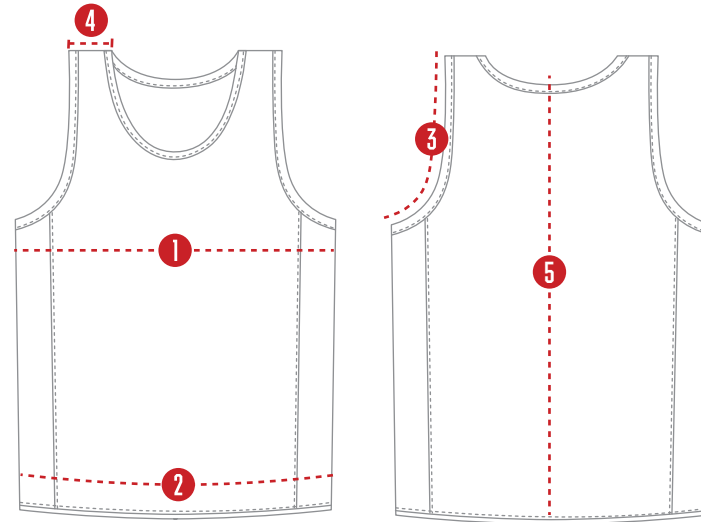

PRACTICE REVERSIBLE JERSEY
AD02147Y-H18

		TOLERANCE	XS	S	M	L	XL
1	CHEST WIDTH - 1" BELOW ARMHOLE	1/2	30	31 1/4	34	36 1/4	40
2	HEM OPENING	1/2	29 3/4	31	33 3/4	36 1/2	39 3/4
3	ARMHOLE LENGTH	1/2	17 7/8	18 3/8	19 3/8	21 1/2	23 7/8
4	SHOULDER LENGTH	1/8	1 1/2	1 7/8	2 1/4	2 1/4	2 5/8
5	BACK BODY LENGTH	1/2	21 1/2	23 1/8	24 7/8	26 7/8	28 7/8

*All measurements are in inches.