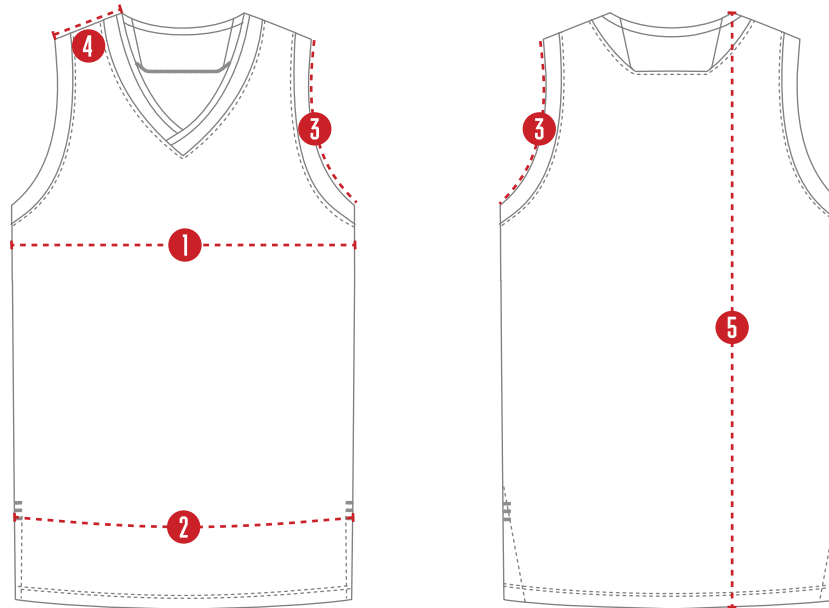

MEN'S JERSEYS

		TOLERANCE	XS	S	M	L	XL	2XL	3XL	4XL
1	CHEST WIDTH - 1" BELOW ARMHOLE	3/4	35 3/8	37 3/4	41	44 1/8	48	52 3/4	55 1/8	59 7/8
2	HEM OPENING	3/4	33 7/8	36 1/4	39 3/8	42 1/2	46 1/2	51 1/8	53 1/2	58 1/4
3	ARMHOLE LENGTH - FRONT & BACK	1/2	22 5/8	23 5/8	24 5/8	25 3/4	26 3/4	27 3/4	28 7/8	29 7/8
4	SHOULDER LENGTH	1/4	3 3/8	3 1/2	3 3/4	4	4 3/8	4 3/4	4 7/8	5 3/8
5	FRONT/BACK BODY LENGTH	3/4	28	28 7/8	29 5/8	30 3/8	31 1/4	32 1/8	33 1/8	34 1/8

*All measurements are in inches.

*Applies to all Game Jersey