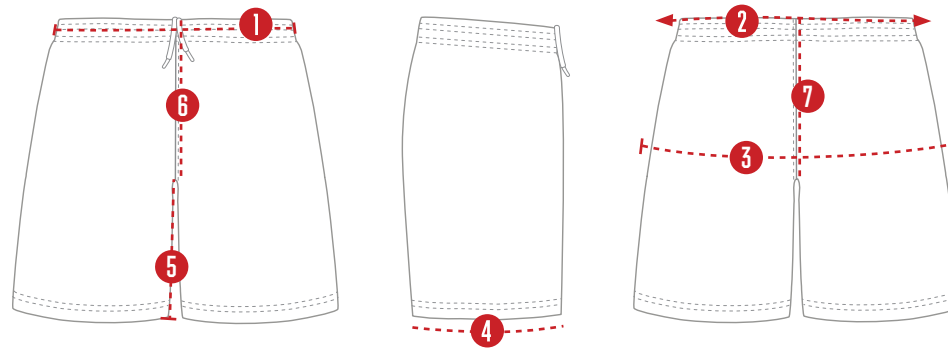

PRACTICE REVERSIBLE SHORT
AD02148W-H18

		TOLERANCE	XS	S	M	L	XL	2XL	3XL	4XL
1	WAIST RELAXED	3/4	26	28 3/8	30 3/4	33 1/8	35 1/2	37 7/8	40 1/4	42 5/8
2	WAIST STRETCHED	3/4	37 5/8	40	42 3/8	44 3/4	47 1/8	49 1/2	51 7/8	54 1/4
3	HIP WIDTH	3/4	39 5/8	42	44 1/2	46 1/2	49	51 1/2	55 3/4	56 1/8
4	LEG OPENING	1/2	21 1/4	22 5/8	24	25 3/8	26 3/4	28 1/8	29 1/2	30 7/8a
5	INSEAM	1/4	9	9	9	9	9	9	9	9
6	FRONT RISE	3/8	11 3/8	11 7/8	12 3/8	12 3/4	13 1/4	13 5/8	14 1/8	15 1/2
7	BACK RISE	3/8	14 1/4	11 5/8	15 1/8	15 5/8	16 1/4	16 7/8	17 3/8	18

*All measurements are in inches.