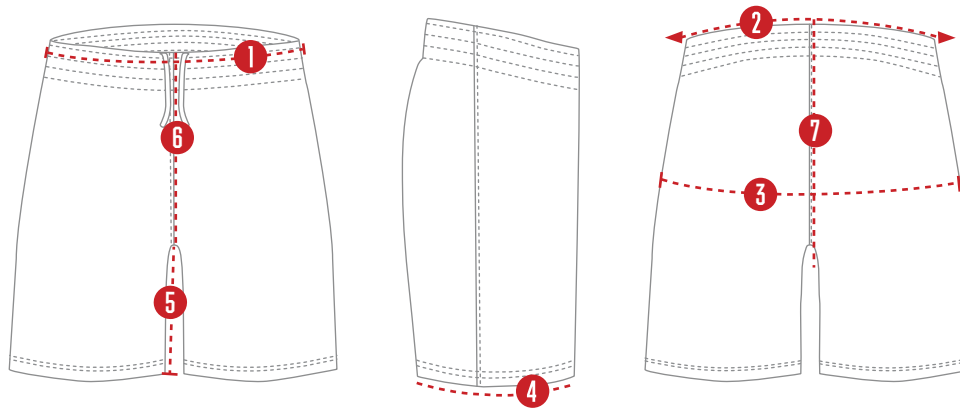

PRACTICE REVERSIBLE SHORT
AD02148Y-H18

		TOLERANCE	XS	S	M	L	XL
1	WAIST RELAXED	3/4	19 5/8	22 1/4	24 7/8	27 7/8	29 7/8
2	WAIST STRETCHED	3/4	28 1/4	30 7/8	33 1/2	36 1/2	38 1/2
3	HIP WIDTH	3/4	32 7/8	34 7/8	36 5/8	38 7/8	40 7/8
4	LEG OPENING	3/8	19	20	21	22 1/4	23 3/8
5	INSEAM	1/4	8	8	8	8	8
6	FRONT RISE	3/8	8 1/4	9 1/4	10 1/4	11 1/2	11 1/2
7	BACK RISE	3/8	11 3/4	12 1/2	13 1/2	14 1/2	14 5/8

*All measurements are in inches.