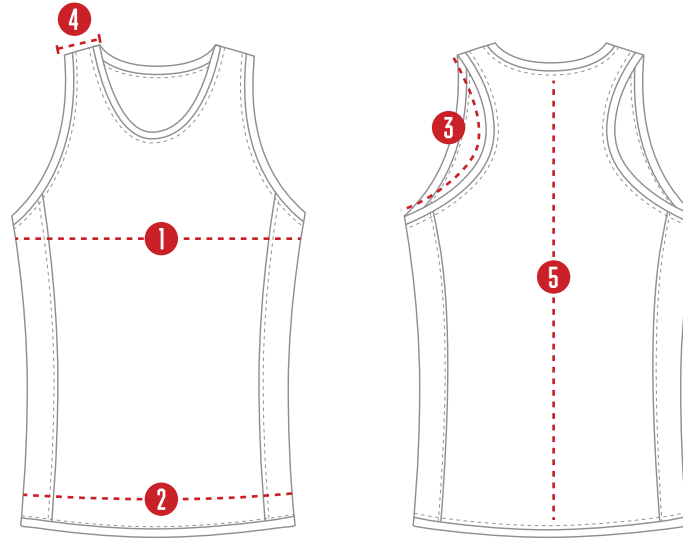

PRACTICE REVERSIBLE JERSEY
AD02147W-H18

		TOLERANCE	XS	S	M	L	XL
1	CHEST WIDTH - 1" BELOW ARMHOLE	3/4	34 7/8	37 1/4	39 5/8	42	44 3/8
2	HEM OPENING	3/4	36 7/8	39 1/4	41 5/8	43 7/8	46 1/4
3	ARMHOLE LENGTH	1/4	8 7/8	9 1/8	9 1/2	9 3/4	10 1/4
4	SHOULDER LENGTH	1/8	2 1/4	2 7/8	2 3/8	2 3/8	2 1/2
5	BACK BODY LENGTH	1/2	28 1/2	29 1/4	30	30 3/4	33 1/2

*All measurements are in inches.