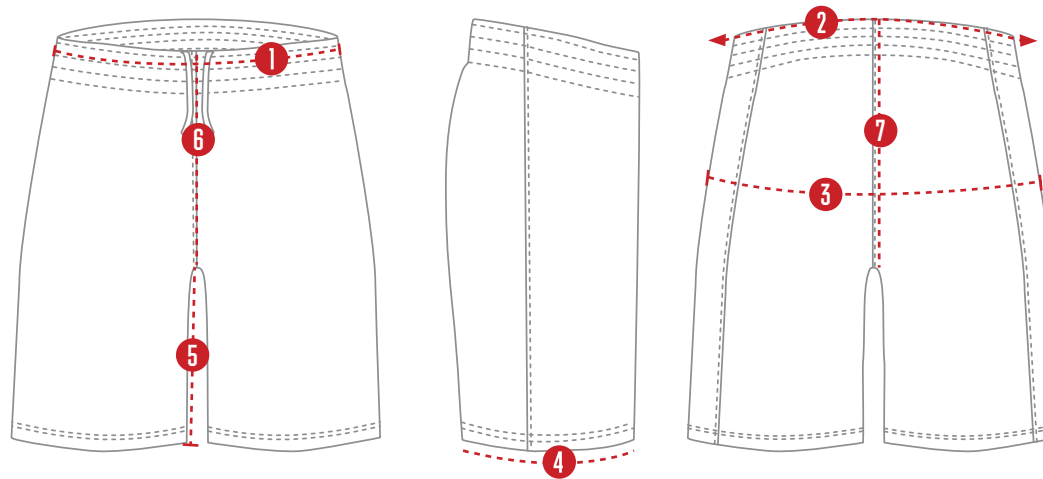

PRACTICE REVERSIBLE SHORT
AD02148M-H18

		TOLERANCE	XS	S	M	L	XL	2XL	3XL	4XL
1	WAIST RELAXED	3/4	24 3/4	26 3/4	28 3/4	30 3/4	32 3/4	34 3/4	36 3/4	38 3/4
2	WAIST STRETCHED	3/4	39	41	43	45	47	49	51	53
3	HIP WIDTH	3/4	40 1/2	42 1/2	44 1/2	46 1/2	48 1/2	50 1/2	52 5/8	54 5/8
4	LEG OPENING	1/2	20 5/8	21 7/8	23	24 1/4	25 3/8	26 5/8	27 3/4	28 7/8
5	INSEAM	1/4	9	9	9	9	9	9	9	9
6	FRONT RISE	3/8	11	11 1/2	12 1/8	12 3/4	13 1/4	13 7/8	14 1/2	15
7	BACK RISE	3/8	15	15 1/2	16 1/8	16 5/8	17 1/4	17 3/4	18 3/8	18 7/8

*All measurements are in inches.