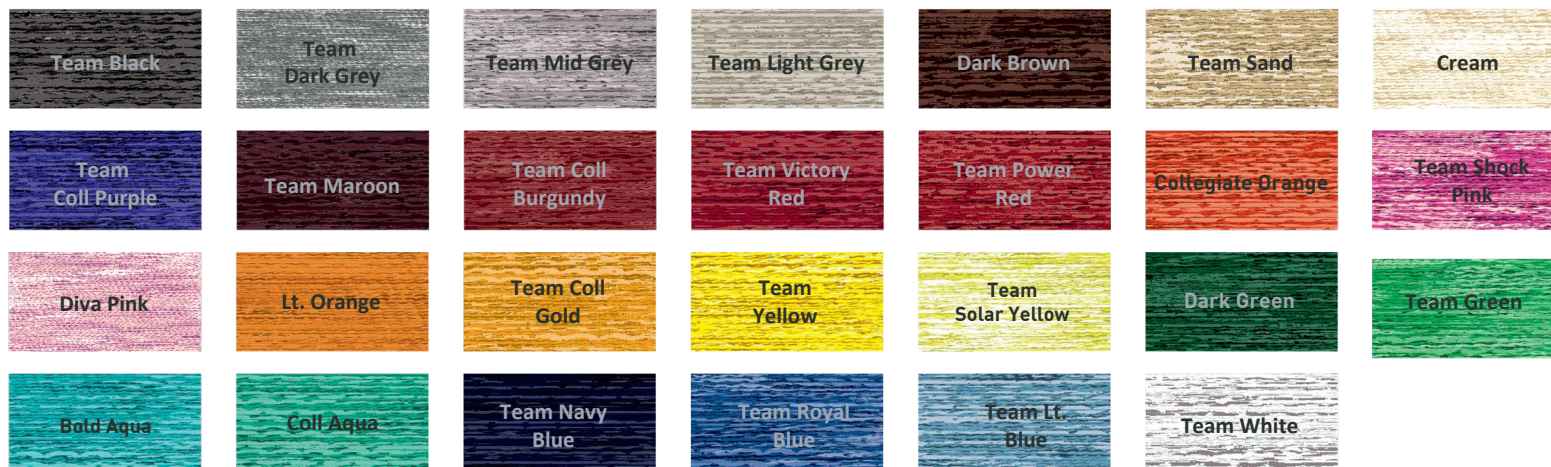

SUBLIMATED PRINT OPTIONS

SUBLIMATED HEATHER (Choose 1 Color)