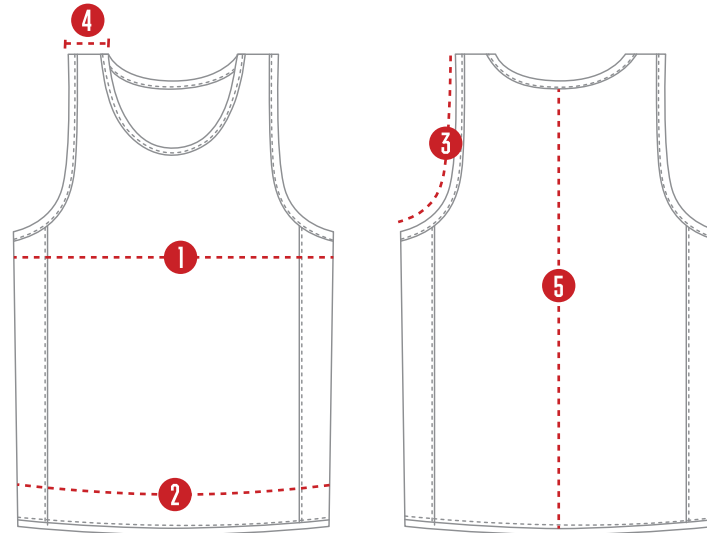

PRACTICE REVERSIBLE JERSEY
AD02147M-H18

		TOLERANCE	XS	S	M	L	XL
1	CHEST WIDTH - 1" BELOW ARMHOLE	3/4	38 7/8	40 7/8	42 7/8	44 7/8	46 7/8
2	HEM OPENING	3/4	38 7/8	40 7/8	42 7/8	44 7/8	46 7/8
3	ARMHOLE LENGTH	3/8	10 7/8	11 3/8	11 3/4	12 3/8	12 7/8
4	SHOULDER LENGTH	1/8	2 3/8	2 3/8	2 3/8	2 3/8	2 3/8
5	BACK BODY LENGTH	1/2	28 3/8	29 1/8	29 7/8	30 5/8	31 3/8

*All measurements are in inches.