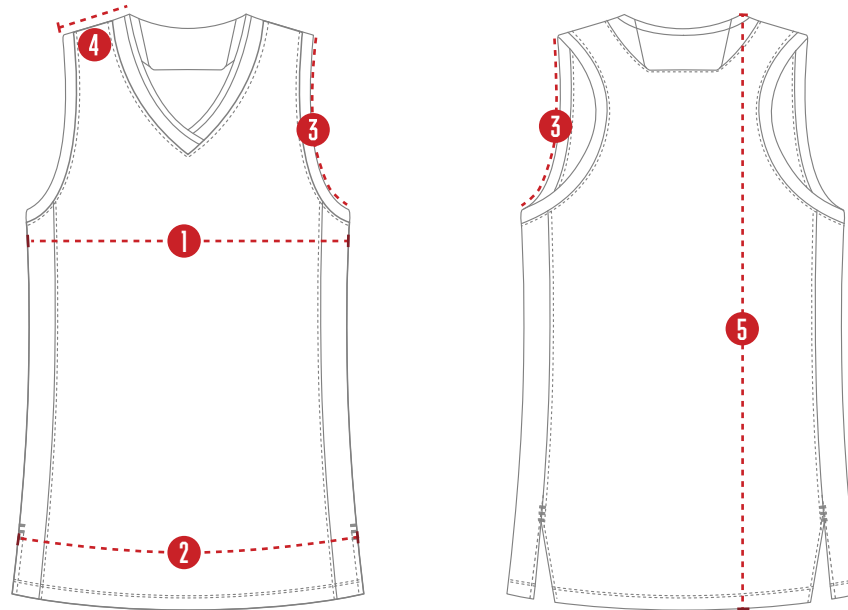

WOMEN'S JERSEYS / RACERBACK

		TOLERANCE	XS	S	M	L	XL	2XL	3XL	4XL
1	CHEST WIDTH - 1" BELOW ARMHOLE	3/4	35	37 3/8	39 3/4	42 1/8	44 1/2	46 7/8	49 1/4	N/A
2	HEM OPENING	3/4	37 1/8	39 1/2	41 7/8	44 1/4	46 5/8	49	51 3/8	N/A
3	ARMHOLE LENGTH	1/2	21	21 3/4	22 5/8	23 3/8	24 3/8	25 3/8	26 3/8	N/A
4	SHOULDER LENGTH	1/8	3 3/4	3 3/4	3 3/4	3 3/4	3 3/4	3 3/4	3 3/4	N/A
5	FRONT/BACK BODY LENGTH	1/2	28	28 3/4	29 5/8	30 3/8	31 1/8	32	32 3/4	N/A

*All measurements are in inches.

*Applies to all Game Jersey