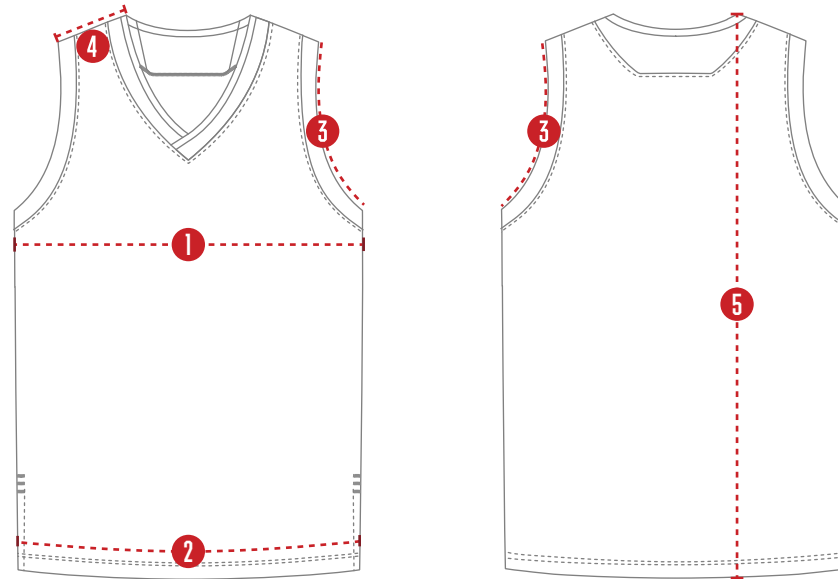

YOUTH JERSEYS

		TOLERANCE	XS	S	M	L	XL
1	CHEST WIDTH - 1" BELOW ARMHOLE	3/4	28 1/4	31	33 3/4	36 7/8	39 1/8
2	HEM OPENING	3/4	28 1/8	30 7/8	33 5/8	36 3/4	39
3	ARMHOLE LENGTH	1/2	18 3/4	19 3/8	20 1/4	20 3/4	21 1/4
4	SHOULDER LENGTH	1/8	3 5/8	3 5/8	3 5/8	4	4
5	FRONT/BACK BODY LENGTH	1/2	17 7/8	19 3/4	21 5/8	23 5/8	26 1/8

*All measurements are in inches.

*Applies to all Game Jersey