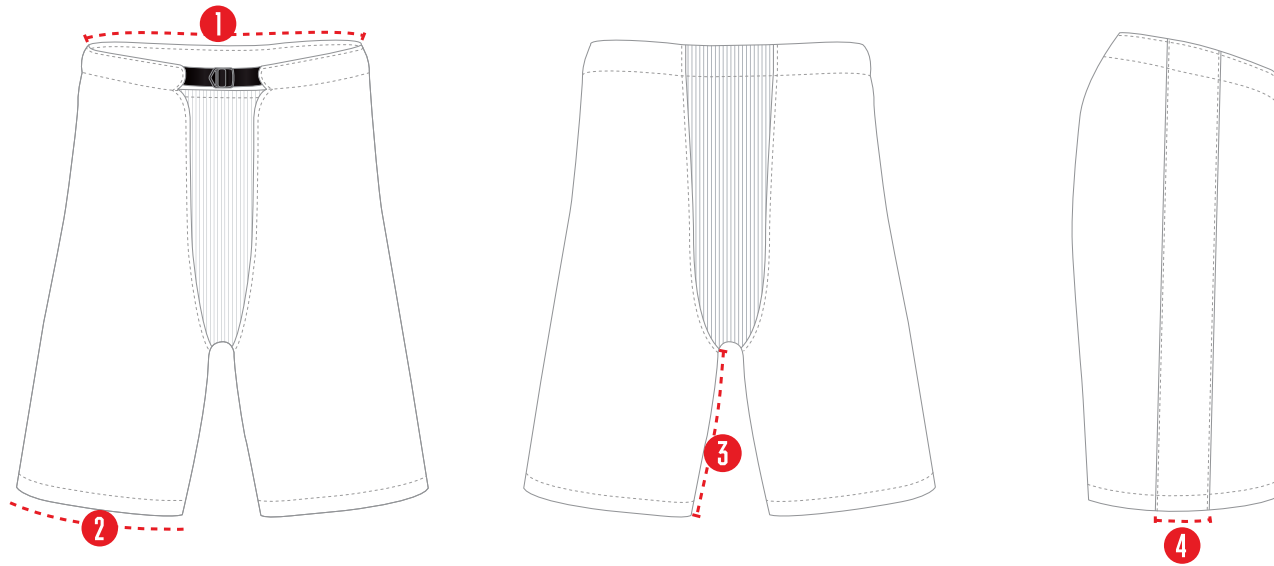

AD01370M
MEN'S SHELL PANTS

		TOLERANCE	42	44	46	48	50	52	54	56	58	60
1	WAIST	1/2	19	20	21	22	23	24	25	26 1/2	28	29 1/2
2	LEG OPENING - RELAXED	3/8	11 3/4	12 1/4	12 3/4	13 1/4	13 3/4	14 1/4	14 3/4	15 1/2	16 1/4	17
3	BACK RISE	3/8	15 1/2	16	16 1/2	17	17 1/2	18	18 1/2	19	19 1/2	20
4	SIDE PANEL WIDTH	1/8	3 1/4	3 1/4	3 1/4	3 1/4	3 1/4	3 1/4	3 1/4	3 1/4	3 1/4	3 1/4

*All measurements are in inches.