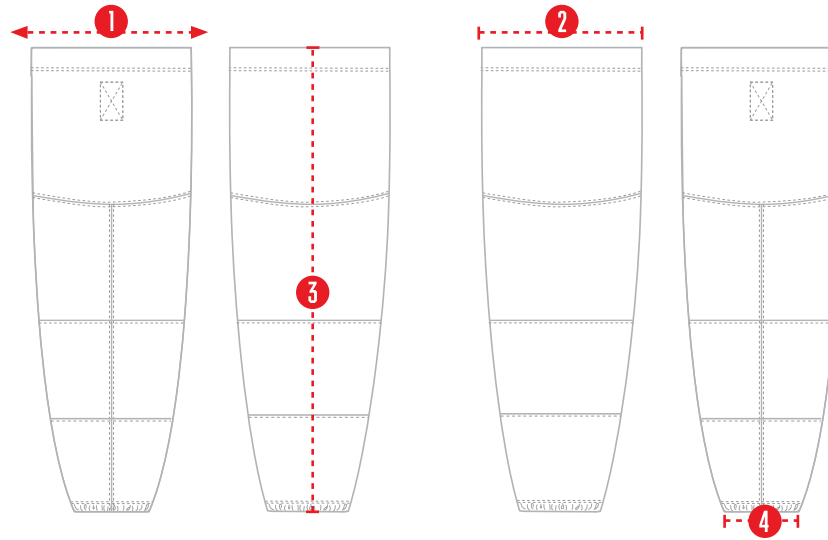

AD01756M H2
MEN'S FLYERS ADISPEED SOCK

		TOLERANCE	S	M	L	XL	2XL
1	TOP OPENING RELAXED	1/2	19	20	21	22	23
2	TOP OPENING STRETCHED	1/2	22 1/2	23 1/2	24 1/2	25 1/2	26 1/2
3	FRONT LENGTH	1/2	27 1/2	28 1/2	29 1/2	30 1/2	31 1/2
4	HEM OPENING RELAXED	3/8	11 1/8	11 1/8	11 1/8	11 1/8	11 1/8

*All measurements are in inches.