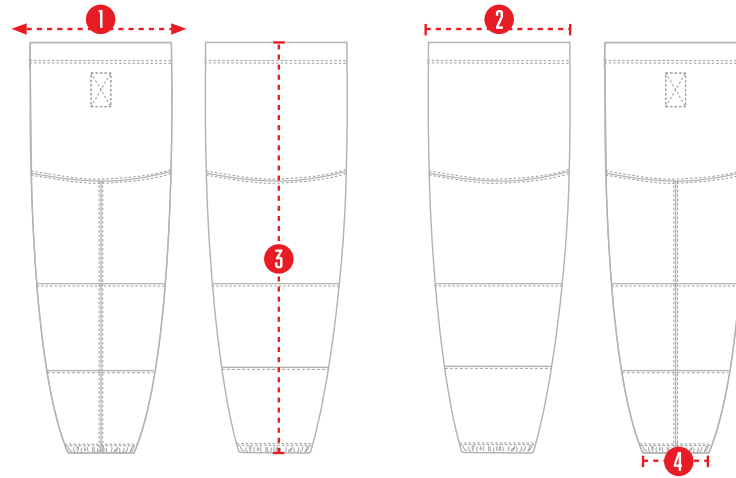

AD01756Y H2
YOUTH'S FLYERS ADISPEED SOCK

		TOLERANCE	S/M	L/XL
1	TOP OPENING RELAXED	1/2	8 1/4	9 1/4
2	TOP OPENING STRETCHED	1/2	9 3/4	10 3/4
3	FRONT LENGTH	1/2	22 1/2	25
4	HEM OPENING RELAXED	1/4	5	5 1/4

*All measurements are in inches.