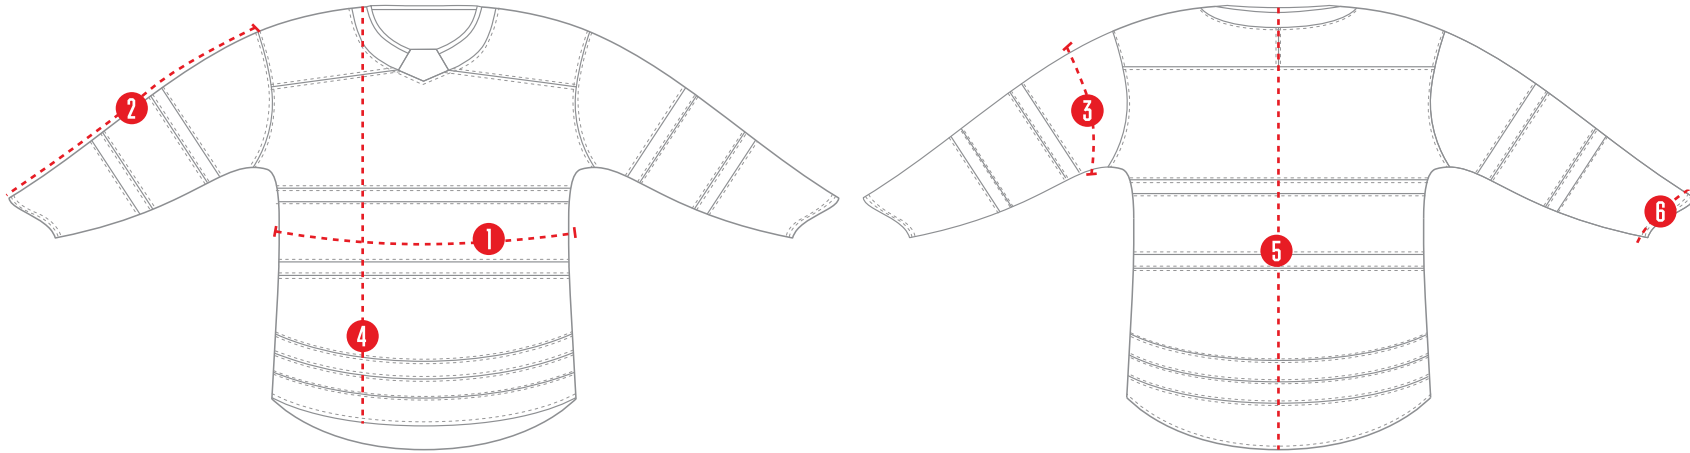

AD01705Y-H
CANADIENS YOUTH'S JERSEY

		TOLERANCE	S	M	L	XL
1	CHEST WIDTH	3/4	16 3/4	18 1/4	20 3/4	23 1/4
2	SLEEVE LENGTH	1/4	24	25 7/8	27 1/8	28 3/8
3	MUSCLE WIDTH 3" BELOW ARMHOLE	1/4	7 1/2	8	8 1/2	9
4	FRONT BODY LENGTH	3/4	25	26 1/4	28 1/4	30 1/4
5	BACK BODY LENGTH	3/4	26 3/4	28	30	32
6	SLEEVE OPENING	1/8	4 7/8	4 7/8	4 7/8	4 7/8

*All measurements are in inches.