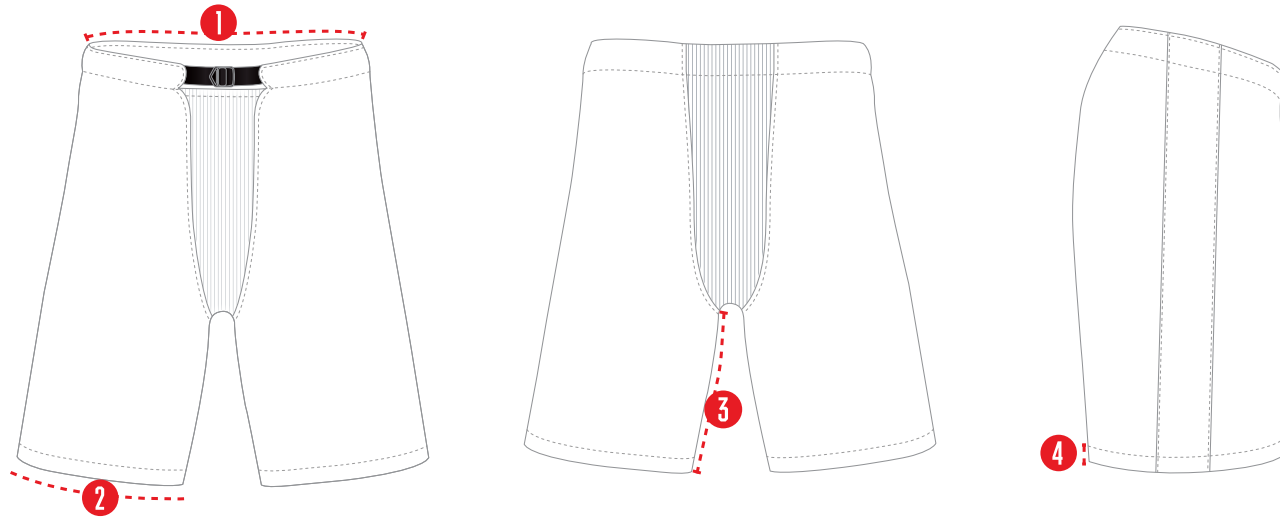

AD01370Y
YOUTH'S SHELL PANTS

		TOLERANCE	XS	S	M	L	XL	2XL
1	WAIST	3/4	34 3/4	36 7/8	38 7/8	41	43	45
2	LEG OPENING - RELAXED	3/8	10	10 3/4	11 1/2	12 1/4	13	13 3/4
3	BACK RISE	3/8	12 3/4	13 1/2	14 1/2	15 3/8	16 3/8	17 1/4
4	HEM	-	1	1	1	1	1	1

*All measurements are in inches.