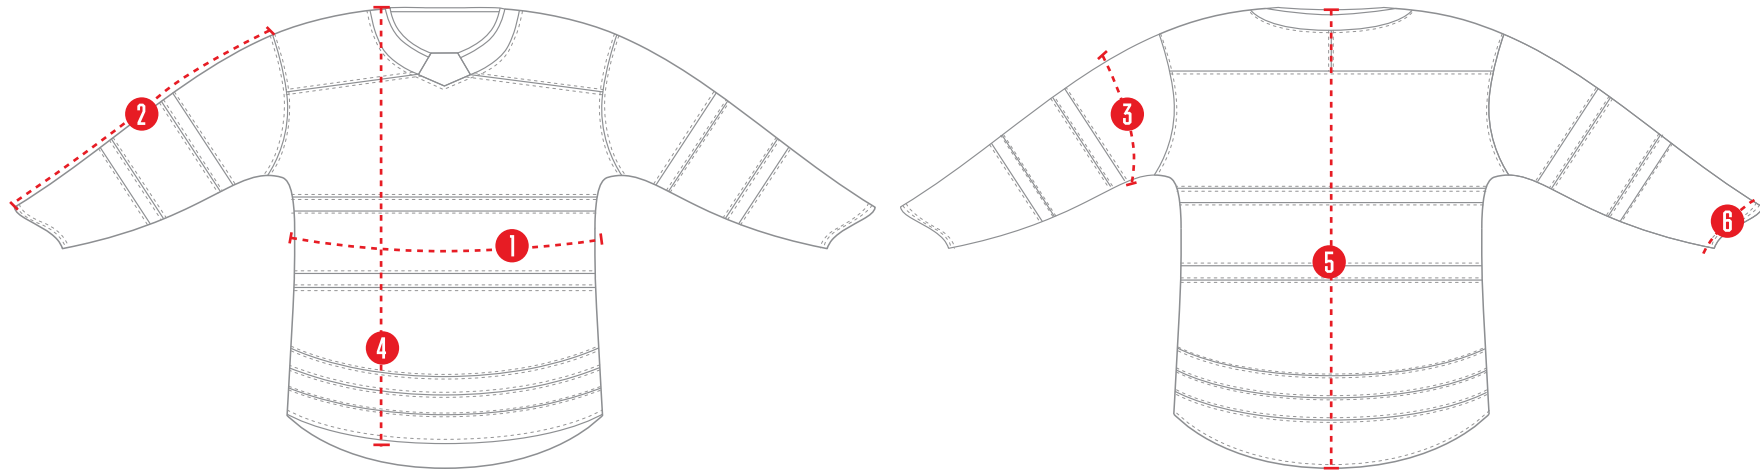

| | |
|---------|-------------------------|
| JERSEYS | 32 CLOTH: AIR KNIT MESH |
| SOCKS | 32 CLOTH: AIR KNIT MESH |

ICE HOCKEY

REFERENCE

2024 / ICE HOCKEY

AD01705M-H
CANADIENS MEN'S JERSEY

| | | TOLERANCE | 48 | 52 | 56 | 60 |
|----------|--------------------------------------|-----------|--------|--------|--------|--------|
| 1 | CHEST WIDTH | 3/4 | 25 1/2 | 27 1/2 | 29 1/2 | 31 1/2 |
| 2 | SLEEVE LENGTH | 1/4 | 29 1/4 | 30 3/4 | 31 3/4 | 32 3/4 |
| 3 | MUSCLE WIDTH 3" BELOW ARMHOLE | 1/4 | 14 | 14 1/2 | 15 | 15 1/2 |
| 4 | FRONT BODY LENGTH | 3/4 | 30 1/2 | 31 1/2 | 32 | 33 |
| 5 | BACK BODY LENGTH | 3/4 | 34 1/2 | 35 1/2 | 36 | 37 |
| 6 | SLEEVE OPENING | 1/8 | 8 3/4 | 8 3/4 | 8 3/4 | 8 3/4 |