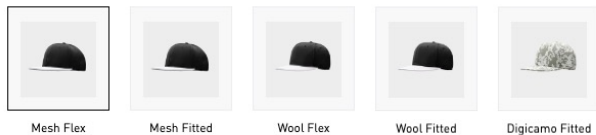

locker room product

FALL/WINTER2024 | ADIDAS TEAM SPORTS

CUSTOM BASEBALL HATS

CUSTOMIZE ON THE ADIDAS LOCKER ROOM

CUSTOM FITTED
EC2893 MSRP: \$25.00

Customize your baseball hats and keep your squad looking like a team. Designed with a low-profile shape and a flat visor, you can choose from a variety of colors, add your team logo or name and select the fit to get the perfect hat for your team.

FEATURES: Twill, AEROREADY, made in part with recycled materials.

1. SHAPE: CHOOSE YOUR SHAPE OPTION.

2. STYLE: EXPRESS YOURSELF WITH CUSTOM COLORS.

Front Panels, Side Panels, Back Panels, Visor, Front Eyelets, Back Eyelets, Button, adidas Logo & Piping – choose your team color(s)