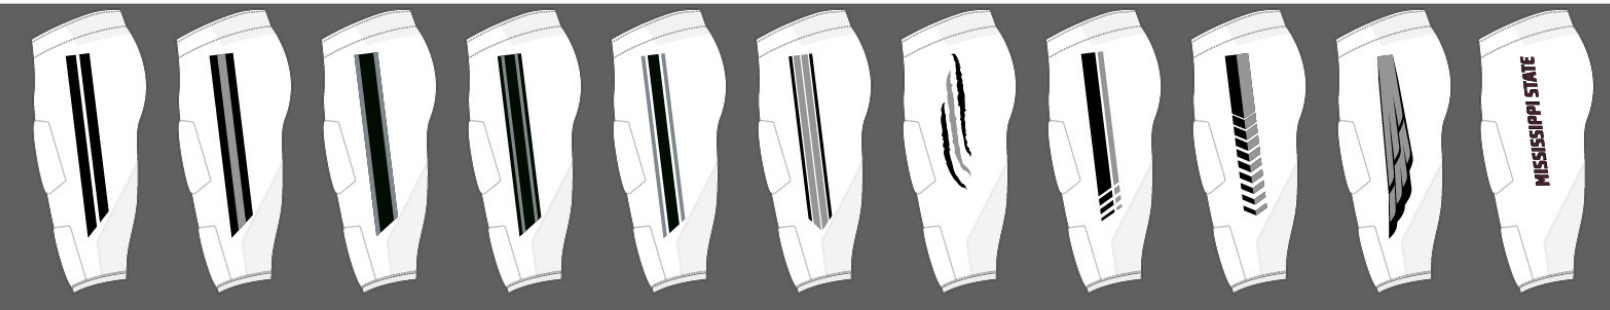

WING

SCHOOL
NAME

SOCCER CUSTOM UNIFORMS

CUSTOMIZE ON THE ADIDAS LOCKER ROOM

GRAPH 23 JERSEY

- M** HN7840 **MSRP: \$65.00**
- W** HN7837 **MSRP: \$65.00**
- Y** HN7843 **MSRP: \$60.00**

**ADDITIONAL ADD ONS MAY INCREASE MSRP