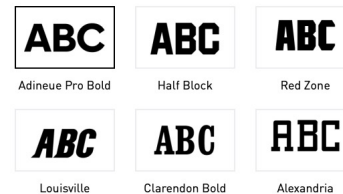

1. STYLE: EXPRESS YOURSELF WITH CUSTOM COLORS.

Base, Graphic Color, adidas Logo & Shoulder 3-Stripes – choose your team color(s)

2. ADD CUSTOM GRAPHIC OPTION.

3. PERSONALIZE: MAKE IT YOUR OWN WITH YOUR TEAM NAME, CREST AND MORE.

Team Name, Player Number & Player Name – Front or Back locations with font & color options

Customized Crest – Chest or Sleeve locations, upload your own logo files

Sponsor Logo – Front location, upload your own logo files