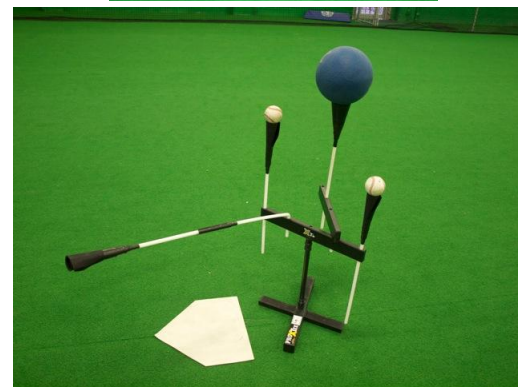

Never again will the players ask.... “Where do I go?” “When do I bat”? Easily attach to the fence with a durable snap hook. Write the player names one time on the magnetic strips, and you’re ready to go. Adjust lineup in seconds.

The most Complete Swing Training System for Baseball or Softball.

Tee Training With A Purpose!

Tee Training has a purpose, and that is to achieve enough perfect muscle memory repetition, so when you really need it to count, it happens naturally. Traditional single tee training will muscle memory but is the increased repetition, good or bad repetition???

The ProXTee Triple Swing Training provides over 30 drill options to give specific feedback for improving and monitoring correct swing mechanics. Drills include Swing Path, Launch Angle, Plate Coverage, Stride Length, Contact Zone Length, Power and more. Every setup is designed to improve consistent contact, plate discipline, and of course **POWER!** The Online Video Training Center gives you tips and drills from professional hitting instructions that will take your game to the next level.

*Stayback Bar
included*

Low Ball Setup

Includes: **PROXTee Tool Box**

- ✓ **ProXT3 Triple TeeCarry Bag** with shoulder strap
- ✓ **Qwik Connect Slide Extension System** extends 20" to 53" inches
- ✓ **Stayback Tool** - Checks Stride and prevent lunge
- ✓ **PowerBall Top** - Increases Power and Bat Speed (not included)
- ✓ **REAL LIFETIME WARRANTY**